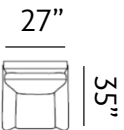

ARBON

Sizes (LxWxH)

MM 686 x 813 x 711
Inches 27 x 32 x 28
CBM 0.47

DAMON

Sizes (LxWxH)

MM 711 x 864 x 711
Inches 28 x 34 x 28
CBM 0.53

EDEN

Sizes (LxWxH)

MM 686 x 838 x 851
Inches 27 x 33 x 34
CBM 0.59

HUDSON

Sizes (LxWxH)

MM 711 x 762 x 838
Inches 28 x 30 x 33
CBM 0.41

YORK

Sizes (LxWxH)

MM	855 x 930 x 975
Inches	34 x 37 x 38
CBM	0.68

DANBURY

Sizes (LxWxH)

MM	875 x 975 x 1070
Inches	34 x 38 x 42
CBM	0.80

LESKO

Sizes (LxWxH)

MM	920 x 965 x 910
Inches	36 x 38 x 36
CBM	0.79

SERBIA

Sizes (LxWxH)

MM	780 x 975 x 1095
Inches	31 x 38 x 43
CBM	0.73

TENNESSEE

Sizes (LxWxH)

MM	686 x 889 x 737
Inches	27 x 35 x 29
CBM	0.54

**URBAN[®]
LIVING**

FURNITURE KRAFT INTERNATIONAL (P) LTD.

217/218, Vasan Udyog Bhavan, Sun Mill Compound,
Behind Manyavar Showroom,

Lower Parel (West), Maharashtra, Mumbai – 400 013