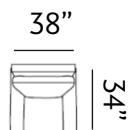

Sizes (LxWxH)

MM 900 x 860 x 880

1430 x 860 x 880

1955 x 860 x 880

Inches 35 x 34 x 35

56 x 34 x 35

77 x 34 x 35

CBM 0.49

Sizes (LxWxH)

MM	1120 x 915 x 920	1625 x 915 x 920	2165 x 915 x 920
Inches	44 x 36 x 36	64 x 36 x 36	85 x 36 x 36
CBM	0.82	1.17	1.52

GLASGOW

Glorious

Warmth is added to modern interiors by the creamy, neutral color scheme. Our Glasgow couch, which is upholstered in a rosy beige top-grain fabric, pairs robust wooden legs with plush cushioned seats.

Sizes (LxWxH)

MM	1000 x 875 x 885	1535 x 875 x 885	2080 x 875 x 885
Inches	39 x 34 x 35	60 x 34 x 35	82 x 34 x 35
CBM	0.52	0.79	1.06

SCOTTSDALE

Serenity

Scottsdale warms up living rooms with its simple yet classy form features and sleek stainless steel footing. The seats are broad and paired with gently sloping arms, providing maximum comfort.

Sizes (LxWxH)

MM	960 x 875 x 890	1495 x 875 x 890	2030 x 875 x 890
Inches	38 x 34 x 35	59 x 34 x 35	80 x 34 x 35
CBM	0.5	0.77	1.04

ANNISTON

Appeal

Anniston welcomes ultimate lounging and relaxation. The inviting arms are accentuated by graceful trimmings. Slender angled legs add to the sofa's light, contemporary look.