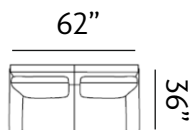

Sizes (LxWxH)

MM 900 x 860 x 880

1430 x 860 x 880

1955 x 860 x 880

Inches 35 x 34 x 35

56 x 34 x 35

77 x 34 x 35

CBM 0.49

Sizes (LxWxH)

MM	960 x 900 x 850	1500 x 900 x 850	2030 x 900 x 850
Inches	38 x 35 x 33	59 x 35 x 33	80 x 35 x 33
CBM	0.75	1.15	1.55

RIO

Lovely

Our unique Rio collection is a great option for smaller spaces since it provides a lot of comfort and style in a little package. A clean silhouette keeps the look neat, while comfy cushions washable make Rio a collection that's easy to live with and love.

Sizes (LxWxH)

MM	1100 x 905 x 970	1580 x 905 x 970	2110 x 905 x 970
Inches	43 x 36 x 38	62 x 36 x 38	83 x 36 x 38
CBM	0.79	1.12	1.49

CLARKSVILLE

Charisma

Clarksville presents a charismatic appeal, with its subtle rounded armrests. With plenty of plush cushioning and a broad base, Clarksville is an ideal space to lounge in and relax with friends.