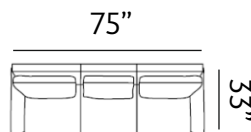

Sizes (LxWxH)

MM	875 x 860 x 915	1410 x 860 x 915	1945 x 860 x 915
Inches	34 x 34 x 36	56 x 34 x 36	77 x 34 x 36
CBM	0.48	0.76	1.04

JENA

Our Jena sofas possess clean lines and a laid-back attitude. They provide upright seating with generous backrest that lets you lounge with support.

Sizes (LxWxH)

MM	930 x 840 x 890	1465 x 840 x 890	2000 x 840 x 890
Inches	37 x 33 x 35	58 x 33 x 35	79 x 33 x 35
CBM	0.59	0.74	1.00

GRIMSBY

Grimsby welcomes ultimate lounging and makes everyday feel like a holiday. It features inviting arms and graceful trimmings. Uniquely shape legs add a touch of class.

Sizes (LxWxH)

MM	905 x 840 x 885	1410 x 840 x 885	1915 x 840 x 885
Inches	36 x 33 x 35	56 x 33 x 35	75 x 33 x 35
CBM	0.42	0.65	0.88

BEXHILL

Our Bexhill sofa offers deep seats and low back cushions that encourage lounging. Squarish armrests, delicate button tufting and neat tailoring, provides a refined look to suit living rooms.

Sizes (LxWxH)

MM 900 x 860 x 880

1430 x 860 x 880

1955 x 860 x 880

Inches 35 x 34 x 35

56 x 34 x 35

77 x 34 x 35

CBM 0.49