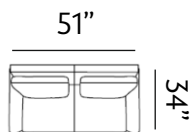

Sizes (LxWxH)

MM	930 x 840 x 890	1465 x 840 x 890	2000 x 840 x 890
Inches	37 x 33 x 35	58 x 33 x 35	79 x 33 x 35
CBM	0.59	0.74	1.00

GRIMSBY

Grimsby welcomes ultimate lounging and makes everyday feel like a holiday. It features inviting arms and graceful trimmings. Uniquely shape legs add a touch of class.

Sizes (LxWxH)

MM	905 x 840 x 885	1410 x 840 x 885	1915 x 840 x 885
Inches	36 x 33 x 35	56 x 33 x 35	75 x 33 x 35
CBM	0.42	0.65	0.88

BEXHILL

Our Bexhill sofa offers deep seats and low back cushions that encourage lounging. Squarish armrests, delicate button tufting and neat tailoring, provides a refined look to suit living rooms.

Sizes (LxWxH)

MM	1375 x 935 x 890	1910 x 935 x 890
Inches	54 x 37 x 35	75 x 37 x 35
CBM	0.8	1.1

ASHFORD

Our Ashford sofas are regal and functional, with side pouches for storage. Scaled for apartments, these compact sofas feature button-tufted cushions and slim arms.

Sizes (LxWxH)

MM 900 x 860 x 880

1430 x 860 x 880

1955 x 860 x 880

Inches 35 x 34 x 35

56 x 34 x 35

77 x 34 x 35

CBM 0.49