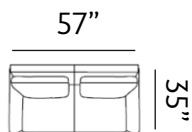

Sizes (LxWxH)

MM 900 x 860 x 880

1430 x 860 x 880

1955 x 860 x 880

Inches 35 x 34 x 35

56 x 34 x 35

77 x 34 x 35

CBM 0.49

Sizes (LxWxH)

MM	960 x 875 x 890	1495 x 875 x 890	2030 x 875 x 890
Inches	38 x 34 x 35	59 x 34 x 35	80 x 34 x 35
CBM	0.5	0.77	1.04

ANNISTON

Appeal

Anniston welcomes ultimate lounging and relaxation. The inviting arms are accentuated by graceful trimmings. Slender angled legs add to the sofa's light, contemporary look.

Sizes (LxWxH)

MM	900 x 870 x 900	1435 x 870 x 900	1970 x 870 x 900
Inches	35 x 34 x 35	56 x 34 x 35	78 x 34 x 35
CBM	0.49	0.76	1.02

FERNLEY

Friendly

Our Fernley sofas feature a neat look, with clean lines and formed cushioning. The sofas offer cosy seating, making it a repose for hours of friendly conversations.

Sizes (LxWxH)

MM	920 x 900 x 890	1450 x 900 x 890	1950 x 900 x 890
Inches	36 x 35 x 35	57 x 35 x 35	77 x 35 x 35
CBM	0.51	0.79	1.06

DAYTON

Dreamy

Dayton showcases a charismatic appeal, with rounded armrests and traditional style seating. Dayton sits on uniquely shaped wooden legs and sets a new standard for entertaining guests.