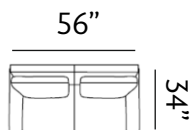

Sizes (LxWxH)

MM 900 x 860 x 880

1430 x 860 x 880

1955 x 860 x 880

Inches 35 x 34 x 35

56 x 34 x 35

77 x 34 x 35

CBM 0.49

Sizes (LxWxH)

MM	1115 x 950 x 925	1650 x 950 x 925	2180 x 950 x 925
Inches	44 x 37 x 36	65 x 37 x 36	86 x 37 x 36
CBM	0.93	1.35	1.77

LOS ANGELES

Luxuriant

Clean yet comfortable, our Los Angeles sofas strike a perfect balance of elegance. The sofas are fitted with tufted backrests and tapered wooden legs with delicate gold trimming. The deep base encourages hours of lounging.

Sizes (LxWxH)

MM	890 x 875 x 900	1430 x 875 x 900	1960 x 875 x 900
Inches	35 x 34 x 35	56 x 34 x 35	77 x 34 x 35
CBM	0.42	0.67	0.92

**URBAN[®]
LIVING**
INDIAN CRAFT

FURNITURE KRAFT INTERNATIONAL (P) LTD.
217/218, Vasan Udyog Bhavan, Sun Mill Compound,
Behind Manyavar Showroom,
Lower Parel (West), Maharashtra, Mumbai – 400 013