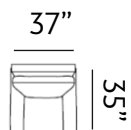

Sizes (LxWxH)

MM	945 x 895 x 885	1505 x 895 x 885	2065 x 895 x 885
Inches	37 x 35 x 35	59 x 35 x 35	81 x 35 x 35
CBM	0.52	0.82	1.12