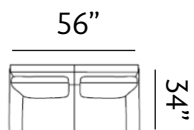

Sizes (LxWxH)

MM 900 x 860 x 880

1430 x 860 x 880

1955 x 860 x 880

Inches 35 x 34 x 35

56 x 34 x 35

77 x 34 x 35

CBM 0.49

Sizes (LxWxH)

MM	1000 x 875 x 885	1535 x 875 x 885	2080 x 875 x 885
Inches	39 x 34 x 35	60 x 34 x 35	82 x 34 x 35
CBM	0.52	0.79	1.06

SCOTTSDALE

Serenity

Scottsdale warms up living rooms with its simple yet classy form features and sleek stainless steel footing. The seats are broad and paired with gently sloping arms, providing maximum comfort.

Sizes (LxWxH)

MM	960 x 875 x 890	1495 x 875 x 890	2030 x 875 x 890
Inches	38 x 34 x 35	59 x 34 x 35	80 x 34 x 35
CBM	0.5	0.77	1.04

ANNISTON

Appeal

Anniston welcomes ultimate lounging and relaxation. The inviting arms are accentuated by graceful trimmings. Slender angled legs add to the sofa's light, contemporary look.

Sizes (LxWxH)

MM	920 x 900 x 890	1450 x 900 x 890	1950 x 900 x 890
Inches	36 x 35 x 35	57 x 35 x 35	77 x 35 x 35
CBM	0.51	0.79	1.06

DAYTON

Dreamy

Dayton showcases a charismatic appeal, with rounded armrests and traditional style seating. Dayton sits on uniquely shaped wooden legs and sets a new standard for entertaining guests.