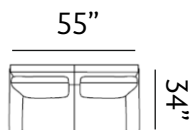

Sizes (LxWxH)

MM 900 x 860 x 880

1430 x 860 x 880

1955 x 860 x 880

Inches 35 x 34 x 35

56 x 34 x 35

77 x 34 x 35

CBM 0.49

Sizes (LxWxH)

MM	850 x 875 x 860	1385 x 875 x 860	1920 x 875 x 860
Inches	33 x 34 x 34	55 x 34 x 34	76 x 34 x 34
CBM	0.56	0.89	1.21

BRANDON

Beloved

Brandon is clean and unpretentious. The sofa goes beyond the everyday with its squarish, padded backrest. Angled legs finished in a dark-tone brown add a bit of lift to the generously cushioned seating.

Sizes (LxWxH)

MM	910 x 870 x 885	1440 x 870 x 885	1970 x 870 x 885
Inches	36 x 34 x 35	57 x 34 x 35	78 x 34 x 35
CBM	0.49	0.77	1.04

ANCHORAGE

Aura

Our Anchorage sofas welcome lounging with gentle arms and style. The rounded corners and generous seating create a contemporary and inviting look.

Sizes (LxWxH)

MM	880 x 865 x 940	1400 x 865 x 940	1945 x 865 x 940
Inches	35 x 34 x 37	55 x 34 x 37	77 x 34 x 37
CBM	0.49	0.78	1.07

CLAREMONT

Carefree

Our Claremont sofas are upright yet comfortable. Designed for casual conversations and gatherings, these sofas suit your space with a carefully crafted curving forms.