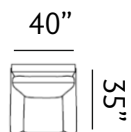

Sizes (LxWxH)

MM	1010 x 890 x 855	1545 x 890 x 855	2085 x 890 x 855
Inches	40 x 35 x 34	61 x 35 x 34	82 x 35 x 34
CBM	0.7	1.07	1.43