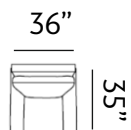

Sizes (LxWxH)

MM	1010 x 890 x 855	1545 x 890 x 855	2085 x 890 x 855
Inches	40 x 35 x 34	61 x 35 x 34	82 x 35 x 34
CBM	0.7	1.07	1.43

MELTON

The creamy, neutral palette brings warmth to modern spaces. Upholstered in a rosy beige top-grain fabric, our Melton sofa complements supple cushioned seating with sturdy wooden legs.

Sizes (LxWxH)

MM	1050 x 880 x 890	1585 x 880 x 890	2120 x 880 x 890
Inches	41 x 35 x 35	62 x 35 x 35	83 x 35 x 35
CBM	0.55	0.82	1.09

ADAMS

Our Adams sofas are a perfect solution for cosy rooms. Adam offers comfort and durability, featuring thin arms and a clean look. The tufted cushions and compact frame encourage much relaxation.

Sizes (LxWxH)

MM	750 x 860 x 870	1285 x 860 x 870	1820 x 860 x 870
Inches	30 x 34 x 34	51 x 34 x 34	72 x 34 x 34
CBM	0.42	0.7	0.98

DORSET

Our Dorset sofas are expertly-designed to fit smaller spaces with polished flair. They feature a soft tufted backrest and firm seat cushioning.

Sizes (LxWxH)

MM 900 x 860 x 880

1430 x 860 x 880

1955 x 860 x 880

Inches 35 x 34 x 35

56 x 34 x 35

77 x 34 x 35

CBM 0.49