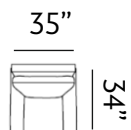

Sizes (LxWxH)

MM 900 x 860 x 880

1430 x 860 x 880

1955 x 860 x 880

Inches 35 x 34 x 35

56 x 34 x 35

77 x 34 x 35

CBM 0.49

Sizes (LxWxH)

MM	1115 x 950 x 925	1650 x 950 x 925	2180 x 950 x 925
Inches	44 x 37 x 36	65 x 37 x 36	86 x 37 x 36
CBM	0.93	1.35	1.77

LOS ANGELES

Luxuriant

Clean yet comfortable, our Los Angeles sofas strike a perfect balance of elegance. The sofas are fitted with tufted backrests and tapered wooden legs with delicate gold trimming. The deep base encourages hours of lounging.

Sizes (LxWxH)

MM	890 x 875 x 900	1430 x 875 x 900	1960 x 875 x 900
Inches	35 x 34 x 35	56 x 34 x 35	77 x 34 x 35
CBM	0.42	0.67	0.92

**URBAN[®]
LIVING**
INDIAN CRAFT

FURNITURE KRAFT INTERNATIONAL (P) LTD.
217/218, Vasan Udyog Bhavan, Sun Mill Compound,
Behind Manyavar Showroom,
Lower Parel (West), Maharashtra, Mumbai – 400 013