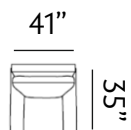

Sizes (LxWxH)

MM	1010 x 890 x 855	1545 x 890 x 855	2085 x 890 x 855
Inches	40 x 35 x 34	61 x 35 x 34	82 x 35 x 34
CBM	0.7	1.07	1.43

MELTON

The creamy, neutral palette brings warmth to modern spaces. Upholstered in a rosy beige top-grain fabric, our Melton sofa complements supple cushioned seating with sturdy wooden legs.

Sizes (LxWxH)

MM 900 x 860 x 880

1430 x 860 x 880

1955 x 860 x 880

Inches 35 x 34 x 35

56 x 34 x 35

77 x 34 x 35

CBM 0.49