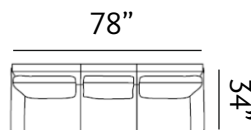

Sizes (LxWxH)

MM	930 x 840 x 890	1465 x 840 x 890	2000 x 840 x 890
Inches	37 x 33 x 35	58 x 33 x 35	79 x 33 x 35
CBM	0.59	0.74	1.00

GRIMSBY

Grimsby welcomes ultimate lounging and makes everyday feel like a holiday. It features inviting arms and graceful trimmings. Uniquely shape legs add a touch of class.

Sizes (LxWxH)

MM	905 x 840 x 885	1410 x 840 x 885	1915 x 840 x 885
Inches	36 x 33 x 35	56 x 33 x 35	75 x 33 x 35
CBM	0.42	0.65	0.88

BEXHILL

Our Bexhill sofa offers deep seats and low back cushions that encourage lounging. Squarish armrests, delicate button tufting and neat tailoring, provides a refined look to suit living rooms.

Sizes (LxWxH)

MM	1375 x 935 x 890	1910 x 935 x 890
Inches	54 x 37 x 35	75 x 37 x 35
CBM	0.8	1.1

ASHFORD

Our Ashford sofas are regal and functional, with side pouches for storage. Scaled for apartments, these compact sofas feature button-tufted cushions and slim arms.

Sizes (LxWxH)

MM	770 x 875 x 900	1290 x 875 x 900	1840 x 875 x 900
Inches	30 x 34 x 35	51 x 34 x 35	72 x 34 x 35
CBM	0.52	0.85	1.2

DEVON

Devon features ample seating, bolstered by its deep back pillow and comfortable frame. The sofa has welting along the arms, and adds a sense of majesty to any room.