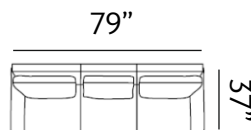

Sizes (LxWxH)

MM	1050 x 880 x 890	1585 x 880 x 890	2120 x 880 x 890
Inches	41 x 35 x 35	62 x 35 x 35	83 x 35 x 35
CBM	0.55	0.82	1.09

ADAMS

Our Adams sofas are a perfect solution for cosy rooms. Adam offers comfort and durability, featuring thin arms and a clean look. The tufted cushions and compact frame encourage much relaxation.

Sizes (LxWxH)

MM	750 x 860 x 870	1285 x 860 x 870	1820 x 860 x 870
Inches	30 x 34 x 34	51 x 34 x 34	72 x 34 x 34
CBM	0.42	0.7	0.98

DORSET

Our Dorset sofas are expertly-designed to fit smaller spaces with polished flair. They feature a soft tufted backrest and firm seat cushioning.

Sizes (LxWxH)

MM	925 x 900 x 920	1460 x 900 x 920	1990 x 900 x 920
Inches	36 x 35 x 36	57 x 35 x 36	78 x 35 x 36
CBM	0.61	0.95	1.34

MIRANO

Incomparable in its simplicity and comfort, the Mirano Sofa epitomises modern elegance. Its clean lines and tufted backrests exude sophistication, while sturdy legs provide stability. With meticulously crafted armrests, it defines contemporary design and luxurious comfort effortlessly.

Sizes (LxWxH)

MM 900 x 860 x 880

1430 x 860 x 880

1955 x 860 x 880

Inches 35 x 34 x 35

56 x 34 x 35

77 x 34 x 35

CBM 0.49