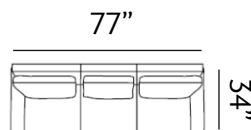

Sizes (LxWxH)

MM	1115 x 950 x 925	1650 x 950 x 925	2180 x 950 x 925
Inches	44 x 37 x 36	65 x 37 x 36	86 x 37 x 36
CBM	0.93	1.35	1.77

LOS ANGELES

Luxuriant

Clean yet comfortable, our Los Angeles sofas strike a perfect balance of elegance. The sofas are fitted with tufted backrests and tapered wooden legs with delicate gold trimming. The deep base encourages hours of lounging.

Sizes (LxWxH)

MM	890 x 875 x 900	1430 x 875 x 900	1960 x 875 x 900
Inches	35 x 34 x 35	56 x 34 x 35	77 x 34 x 35
CBM	0.42	0.67	0.92

**URBAN[®]
LIVING**
INDIAN CRAFT

FURNITURE KRAFT INTERNATIONAL (P) LTD.
217/218, Vasan Udyog Bhavan, Sun Mill Compound,
Behind Manyavar Showroom,
Lower Parel (West), Maharashtra, Mumbai – 400 013