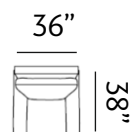

Sizes (LxWxH)

MM	910 x 965 x 930	1445 x 965 x 930	1980 x 965 x 930
Inches	36 x 38 x 37	57 x 38 x 37	78 x 38 x 37
CBM	0.62	1.04	1.42