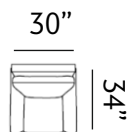

Sizes (LxWxH)

MM	1010 x 890 x 855	1545 x 890 x 855	2085 x 890 x 855
Inches	40 x 35 x 34	61 x 35 x 34	82 x 35 x 34
CBM	0.7	1.07	1.43

MELTON

The creamy, neutral palette brings warmth to modern spaces. Upholstered in a rosy beige top-grain fabric, our Melton sofa complements supple cushioned seating with sturdy wooden legs.

Sizes (LxWxH)

MM	1050 x 880 x 890	1585 x 880 x 890	2120 x 880 x 890
Inches	41 x 35 x 35	62 x 35 x 35	83 x 35 x 35
CBM	0.55	0.82	1.09

ADAMS

Our Adams sofas are a perfect solution for cosy rooms. Adam offers comfort and durability, featuring thin arms and a clean look. The tufted cushions and compact frame encourage much relaxation.

Sizes (LxWxH)

MM	750 x 860 x 870	1285 x 860 x 870	1820 x 860 x 870
Inches	30 x 34 x 34	51 x 34 x 34	72 x 34 x 34
CBM	0.42	0.7	0.98

DORSET

Our Dorset sofas are expertly-designed to fit smaller spaces with polished flair. They feature a soft tufted backrest and firm seat cushioning.

Sizes (LxWxH)

MM 900 x 860 x 880

1430 x 860 x 880

1955 x 860 x 880

Inches 35 x 34 x 35

56 x 34 x 35

77 x 34 x 35

CBM 0.49