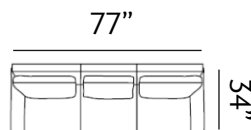

Sizes (LxWxH)

MM	875 x 860 x 915	1410 x 860 x 915	1945 x 860 x 915
Inches	34 x 34 x 36	56 x 34 x 36	77 x 34 x 36
CBM	0.48	0.76	1.04