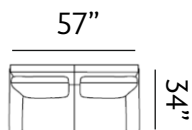

Sizes (LxWxH)

MM 900 x 860 x 880

1430 x 860 x 880

1955 x 860 x 880

Inches 35 x 34 x 35

56 x 34 x 35

77 x 34 x 35

CBM 0.49

Sizes (LxWxH)

MM	650 x 720 x 875	1390 x 865 x 900	1925 x 865 x 900
Inches	26 x 28 x 34	55 x 34 x 35	76 x 34 x 35
CBM	0.37	0.93	1.27

NELSON

Winsome

Nelson proves that great style drills down to the details. Clean and simple, the sofa features a gentle frame that sit on dark wooden tapered legs. Sink into the resilient foam seating and enjoy hours of fun with loved ones.

Sizes (LxWxH)

MM	850 x 875 x 860	1385 x 875 x 860	1920 x 875 x 860
Inches	33 x 34 x 34	55 x 34 x 34	76 x 34 x 34
CBM	0.56	0.89	1.21

BRANDON

Beloved

Brandon is clean and unpretentious. The sofa goes beyond the everyday with its squarish, padded backrest. Angled legs finished in a dark-tone brown add a bit of lift to the generously cushioned seating.

Sizes (LxWxH)

MM	910 x 870 x 885	1440 x 870 x 885	1970 x 870 x 885
Inches	36 x 34 x 35	57 x 34 x 35	78 x 34 x 35
CBM	0.49	0.77	1.04

ANCHORAGE

Aura

Our Anchorage sofas welcome lounging with gentle arms and style. The rounded corners and generous seating create a contemporary and inviting look.