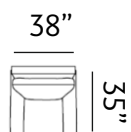

Sizes (LxWxH)

MM	930 x 840 x 890	1465 x 840 x 890	2000 x 840 x 890
Inches	37 x 33 x 35	58 x 33 x 35	79 x 33 x 35
CBM	0.59	0.74	1.00

GRIMSBY

Grimsby welcomes ultimate lounging and makes everyday feel like a holiday. It features inviting arms and graceful trimmings. Uniquely shape legs add a touch of class.

Sizes (LxWxH)

MM 900 x 860 x 880

1430 x 860 x 880

1955 x 860 x 880

Inches 35 x 34 x 35

56 x 34 x 35

77 x 34 x 35

CBM 0.49

Sizes (LxWxH)

MM	960 x 900 x 850	1500 x 900 x 850	2030 x 900 x 850
Inches	38 x 35 x 33	59 x 35 x 33	80 x 35 x 33
CBM	0.75	1.15	1.55

RIO

Lovely

Our unique Rio collection is a great option for smaller spaces since it provides a lot of comfort and style in a little package. A clean silhouette keeps the look neat, while comfy cushions washable make Rio a collection that's easy to live with and love.