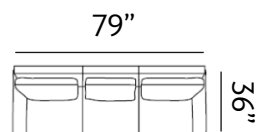

Sizes (LxWxH)

MM	945 x 895 x 885	1505 x 895 x 885	2065 x 895 x 885
Inches	37 x 35 x 35	59 x 35 x 35	81 x 35 x 35
CBM	0.52	0.82	1.12

VENOSA

The Venosa sofa boasts plush fabric upholstery, sleek legs, and a curved armrest for ergonomic support. Its design exudes elegance, blending style with comfort, and showcasing a softness that invites relaxation.

Sizes (LxWxH)

MM	930 x 840 x 890	1465 x 840 x 890	2000 x 840 x 890
Inches	37 x 33 x 35	58 x 33 x 35	79 x 33 x 35
CBM	0.59	0.74	1.00

GRIMSBY

Grimsby welcomes ultimate lounging and makes everyday feel like a holiday. It features inviting arms and graceful trimmings. Uniquely shape legs add a touch of class.

Sizes (LxWxH)

MM 900 x 860 x 880

1430 x 860 x 880

1955 x 860 x 880

Inches 35 x 34 x 35

56 x 34 x 35

77 x 34 x 35

CBM 0.49