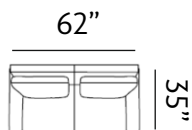

Sizes (LxWxH)

MM	1445 x 925 x 850	2000 x 925 x 850
Inches	57 x 36 x 33	79 x 36 x 33
CBM	0.82	1.12

SAN CARLOS

The San Carlos sofa boasts sumptuous fabric upholstery, supported by sturdy legs. Its generously cushioned armrests offer unparalleled comfort, while its sleek design exudes elegance and softness, embodying timeless style.

Sizes (LxWxH)

MM	1010 x 890 x 855	1545 x 890 x 855	2085 x 890 x 855
Inches	40 x 35 x 34	61 x 35 x 34	82 x 35 x 34
CBM	0.7	1.07	1.43

MELTON

The creamy, neutral palette brings warmth to modern spaces. Upholstered in a rosy beige top-grain fabric, our Melton sofa complements supple cushioned seating with sturdy wooden legs.

Sizes (LxWxH)

MM	930 x 840 x 890	1465 x 840 x 890	2000 x 840 x 890
Inches	37 x 33 x 35	58 x 33 x 35	79 x 33 x 35
CBM	0.59	0.74	1.00

GRIMSBY

Grimsby welcomes ultimate lounging and makes everyday feel like a holiday. It features inviting arms and graceful trimmings. Uniquely shape legs add a touch of class.

Sizes (LxWxH)

MM 900 x 860 x 880

1430 x 860 x 880

1955 x 860 x 880

Inches 35 x 34 x 35

56 x 34 x 35

77 x 34 x 35

CBM 0.49