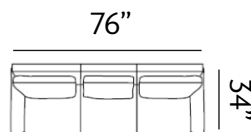

Sizes (LxWxH)

MM 900 x 860 x 880

1430 x 860 x 880

1955 x 860 x 880

Inches 35 x 34 x 35

56 x 34 x 35

77 x 34 x 35

CBM 0.49

Sizes (LxWxH)

MM	920 x 900 x 890	1450 x 900 x 890	1950 x 900 x 890
Inches	36 x 35 x 35	57 x 35 x 35	77 x 35 x 35
CBM	0.51	0.79	1.06

DAYTON

Dreamy

Dayton showcases a charismatic appeal, with rounded armrests and traditional style seating. Dayton sits on uniquely shaped wooden legs and sets a new standard for entertaining guests.

Sizes (LxWxH)

MM	870 x 840 x 885	1435 x 840 x 885	1880 x 840 x 885
Inches	34 x 33 x 35	56 x 33 x 35	74 x 33 x 35
CBM	0.42	0.65	0.88

ANTALYA

Amaze

Antalya features saddled backrests that add a smart, sophisticated look to spaces. These sofas have a low seating profile and offer unexpectedly deep cushioning.

Sizes (LxWxH)

MM	915 x 820 x 865	1445 x 820 x 865	1980 x 820 x 865
Inches	36 x 32 x 34	57 x 32 x 34	78 x 32 x 34
CBM	0.59	0.89	1.2

WARWICK

Warmth

Warwick presents a neat and elegant look with its lined backrest and low bench seating. The subtle curvaceous form of the sofas are complemented by gold-capped tapering legs and warm walnut finishing. The sofa sits upright and gives a royal charm to any sitting room.