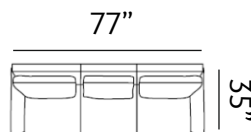

Sizes (LxWxH)

MM	960 x 875 x 890	1495 x 875 x 890	2030 x 875 x 890
Inches	38 x 34 x 35	59 x 34 x 35	80 x 34 x 35
CBM	0.5	0.77	1.04

ANNISTON

Appeal

Anniston welcomes ultimate lounging and relaxation. The inviting arms are accentuated by graceful trimmings. Slender angled legs add to the sofa's light, contemporary look.

Sizes (LxWxH)

MM	900 x 870 x 900	1435 x 870 x 900	1970 x 870 x 900
Inches	35 x 34 x 35	56 x 34 x 35	78 x 34 x 35
CBM	0.49	0.76	1.02

FERNLEY

Friendly

Our Fernley sofas feature a neat look, with clean lines and formed cushioning. The sofas offer cosy seating, making it a repose for hours of friendly conversations.

Sizes (LxWxH)

MM	920 x 900 x 890	1450 x 900 x 890	1950 x 900 x 890
Inches	36 x 35 x 35	57 x 35 x 35	77 x 35 x 35
CBM	0.51	0.79	1.06

DAYTON

Dreamy

Dayton showcases a charismatic appeal, with rounded armrests and traditional style seating. Dayton sits on uniquely shaped wooden legs and sets a new standard for entertaining guests.