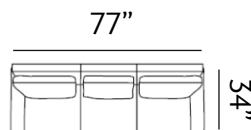

Sizes (LxWxH)

MM	910 x 870 x 885	1440 x 870 x 885	1970 x 870 x 885
Inches	36 x 34 x 35	57 x 34 x 35	78 x 34 x 35
CBM	0.49	0.77	1.04

ANCHORAGE

Aura

Our Anchorage sofas welcome lounging with gentle arms and style. The rounded corners and generous seating create a contemporary and inviting look.