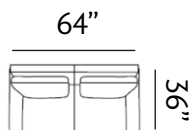

Sizes (LxWxH)

MM 900 x 860 x 880

1430 x 860 x 880

1955 x 860 x 880

Inches 35 x 34 x 35

56 x 34 x 35

77 x 34 x 35

CBM 0.49

Sizes (LxWxH)

MM	960 x 900 x 850	1500 x 900 x 850	2030 x 900 x 850
Inches	38 x 35 x 33	59 x 35 x 33	80 x 35 x 33
CBM	0.75	1.15	1.55

RIO

Lovely

Our unique Rio collection is a great option for smaller spaces since it provides a lot of comfort and style in a little package. A clean silhouette keeps the look neat, while comfy cushions washable make Rio a collection that's easy to live with and love.

Sizes (LxWxH)

MM	1100 x 905 x 970	1580 x 905 x 970	2110 x 905 x 970
Inches	43 x 36 x 38	62 x 36 x 38	83 x 36 x 38
CBM	0.79	1.12	1.49

CLARKSVILLE

Charisma

Clarksville presents a charismatic appeal, with its subtle rounded armrests. With plenty of plush cushioning and a broad base, Clarksville is an ideal space to lounge in and relax with friends.

Sizes (LxWxH)

MM	1120 x 915 x 920	1625 x 915 x 920	2165 x 915 x 920
Inches	44 x 36 x 36	64 x 36 x 36	85 x 36 x 36
CBM	0.82	1.17	1.52

GLASGOW

Glorious

Warmth is added to modern interiors by the creamy, neutral color scheme. Our Glasgow couch, which is upholstered in a rosy beige top-grain fabric, pairs robust wooden legs with plush cushioned seats.