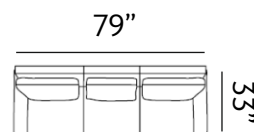

Sizes (LxWxH)

MM	890 x 930 x 930	1445 x 930 x 930	2005 x 930 x 930
Inches	35 x 37 x 37	57 x 37 x 37	79 x 37 x 37
CBM	0.64	1.03	1.43

PESCARA

The Pescara Sofa boasts exquisite fabric upholstery, offering both elegance and softness. Supported by sturdy yet stylish legs, its ergonomically designed armrests ensure comfort and style, epitomizing modern design with unparalleled sophistication and comfort.

Sizes (LxWxH)

MM	865 x 860 x 890	1510 x 860 x 890	2000 x 860 x 890
Inches	34 x 34 x 35	59 x 34 x 35	79 x 34 x 35
CBM	0.47	0.8	1.06

FRAGA

Fraga sofas strike the perfect balance between casual comfort and upscale style, with a squarish silhouette and recline-worthy cushioning.

Sizes (LxWxH)

MM	875 x 860 x 915	1410 x 860 x 915	1945 x 860 x 915
Inches	34 x 34 x 36	56 x 34 x 36	77 x 34 x 36
CBM	0.48	0.76	1.04

JENA

Our Jena sofas possess clean lines and a laid-back attitude. They provide upright seating with generous backrest that lets you lounge with support.

Sizes (LxWxH)

MM	930 x 840 x 890	1465 x 840 x 890	2000 x 840 x 890
Inches	37 x 33 x 35	58 x 33 x 35	79 x 33 x 35
CBM	0.59	0.74	1.00

GRIMSBY

Grimsby welcomes ultimate lounging and makes everyday feel like a holiday. It features inviting arms and graceful trimmings. Uniquely shape legs add a touch of class.