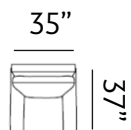

Sizes (LxWxH)

MM	1050 x 880 x 890	1585 x 880 x 890	2120 x 880 x 890
Inches	41 x 35 x 35	62 x 35 x 35	83 x 35 x 35
CBM	0.55	0.82	1.09

ADAMS

Our Adams sofas are a perfect solution for cosy rooms. Adam offers comfort and durability, featuring thin arms and a clean look. The tufted cushions and compact frame encourage much relaxation.

Sizes (LxWxH)

MM	750 x 860 x 870	1285 x 860 x 870	1820 x 860 x 870
Inches	30 x 34 x 34	51 x 34 x 34	72 x 34 x 34
CBM	0.42	0.7	0.98

DORSET

Our Dorset sofas are expertly-designed to fit smaller spaces with polished flair. They feature a soft tufted backrest and firm seat cushioning.

Sizes (LxWxH)

MM	925 x 900 x 920	1460 x 900 x 920	1990 x 900 x 920
Inches	36 x 35 x 36	57 x 35 x 36	78 x 35 x 36
CBM	0.61	0.95	1.34

MIRANO

Incomparable in its simplicity and comfort, the Mirano Sofa epitomises modern elegance. Its clean lines and tufted backrests exude sophistication, while sturdy legs provide stability. With meticulously crafted armrests, it defines contemporary design and luxurious comfort effortlessly.

Sizes (LxWxH)

MM 900 x 860 x 880

1430 x 860 x 880

1955 x 860 x 880

Inches 35 x 34 x 35

56 x 34 x 35

77 x 34 x 35

CBM 0.49