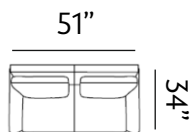

Sizes (LxWxH)

MM	1010 x 890 x 855	1545 x 890 x 855	2085 x 890 x 855
Inches	40 x 35 x 34	61 x 35 x 34	82 x 35 x 34
CBM	0.7	1.07	1.43

MELTON

The creamy, neutral palette brings warmth to modern spaces. Upholstered in a rosy beige top-grain fabric, our Melton sofa complements supple cushioned seating with sturdy wooden legs.

Sizes (LxWxH)

MM	1050 x 880 x 890	1585 x 880 x 890	2120 x 880 x 890
Inches	41 x 35 x 35	62 x 35 x 35	83 x 35 x 35
CBM	0.55	0.82	1.09

ADAMS

Our Adams sofas are a perfect solution for cosy rooms. Adam offers comfort and durability, featuring thin arms and a clean look. The tufted cushions and compact frame encourage much relaxation.

Sizes (LxWxH)

MM	750 x 860 x 870	1285 x 860 x 870	1820 x 860 x 870
Inches	30 x 34 x 34	51 x 34 x 34	72 x 34 x 34
CBM	0.42	0.7	0.98

DORSET

Our Dorset sofas are expertly-designed to fit smaller spaces with polished flair. They feature a soft tufted backrest and firm seat cushioning.

Sizes (LxWxH)

MM 900 x 860 x 880

1430 x 860 x 880

1955 x 860 x 880

Inches 35 x 34 x 35

56 x 34 x 35

77 x 34 x 35

CBM 0.49