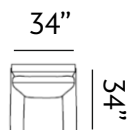

Sizes (LxWxH)

MM	750 x 860 x 870	1285 x 860 x 870	1820 x 860 x 870
Inches	30 x 34 x 34	51 x 34 x 34	72 x 34 x 34
CBM	0.42	0.7	0.98

DORSET

Our Dorset sofas are expertly-designed to fit smaller spaces with polished flair. They feature a soft tufted backrest and firm seat cushioning.

Sizes (LxWxH)

MM	925 x 900 x 920	1460 x 900 x 920	1990 x 900 x 920
Inches	36 x 35 x 36	57 x 35 x 36	78 x 35 x 36
CBM	0.61	0.95	1.34

MIRANO

Incomparable in its simplicity and comfort, the Mirano Sofa epitomises modern elegance. Its clean lines and tufted backrests exude sophistication, while sturdy legs provide stability. With meticulously crafted armrests, it defines contemporary design and luxurious comfort effortlessly.

Sizes (LxWxH)

MM	890 x 930 x 930	1445 x 930 x 930	2005 x 930 x 930
Inches	35 x 37 x 37	57 x 37 x 37	79 x 37 x 37
CBM	0.64	1.03	1.43

PESCARA

The Pescara Sofa boasts exquisite fabric upholstery, offering both elegance and softness. Supported by sturdy yet stylish legs, its ergonomically designed armrests ensure comfort and style, epitomizing modern design with unparalleled sophistication and comfort.

Sizes (LxWxH)

MM 900 x 860 x 880

1430 x 860 x 880

1955 x 860 x 880

Inches 35 x 34 x 35

56 x 34 x 35

77 x 34 x 35

CBM 0.49