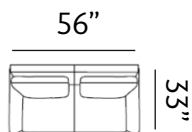

Sizes (LxWxH)

MM	875 x 860 x 915	1410 x 860 x 915	1945 x 860 x 915
Inches	34 x 34 x 36	56 x 34 x 36	77 x 34 x 36
CBM	0.48	0.76	1.04

JENA

Our Jena sofas possess clean lines and a laid-back attitude. They provide upright seating with generous backrest that lets you lounge with support.

Sizes (LxWxH)

MM	930 x 840 x 890	1465 x 840 x 890	2000 x 840 x 890
Inches	37 x 33 x 35	58 x 33 x 35	79 x 33 x 35
CBM	0.59	0.74	1.00

GRIMSBY

Grimsby welcomes ultimate lounging and makes everyday feel like a holiday. It features inviting arms and graceful trimmings. Uniquely shape legs add a touch of class.

Sizes (LxWxH)

MM	905 x 840 x 885	1410 x 840 x 885	1915 x 840 x 885
Inches	36 x 33 x 35	56 x 33 x 35	75 x 33 x 35
CBM	0.42	0.65	0.88

BEXHILL

Our Bexhill sofa offers deep seats and low back cushions that encourage lounging. Squarish armrests, delicate button tufting and neat tailoring, provides a refined look to suit living rooms.

Sizes (LxWxH)

MM 900 x 860 x 880

1430 x 860 x 880

1955 x 860 x 880

Inches 35 x 34 x 35

56 x 34 x 35

77 x 34 x 35

CBM 0.49