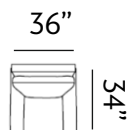

Sizes (LxWxH)

MM	915 x 875 x 880	1445 x 875 x 880	1980 x 875 x 880
Inches	36 x 34 x 35	57 x 34 x 35	78 x 34 x 35
CBM	0.5	0.77	1.05