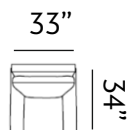

Sizes (LxWxH)

MM 900 x 860 x 880

1430 x 860 x 880

1955 x 860 x 880

Inches 35 x 34 x 35

56 x 34 x 35

77 x 34 x 35

CBM 0.49

Sizes (LxWxH)

MM	920 x 900 x 890	1450 x 900 x 890	1950 x 900 x 890
Inches	36 x 35 x 35	57 x 35 x 35	77 x 35 x 35
CBM	0.51	0.79	1.06

DAYTON

Dreamy

Dayton showcases a charismatic appeal, with rounded armrests and traditional style seating. Dayton sits on uniquely shaped wooden legs and sets a new standard for entertaining guests.

Sizes (LxWxH)

MM	650 x 720 x 875	1390 x 865 x 900	1925 x 865 x 900
Inches	26 x 28 x 34	55 x 34 x 35	76 x 34 x 35
CBM	0.37	0.93	1.27

NELSON

Winsome

Nelson proves that great style drills down to the details. Clean and simple, the sofa features a gentle frame that sit on dark wooden tapered legs. Sink into the resilient foam seating and enjoy hours of fun with loved ones.

Sizes (LxWxH)

MM	850 x 875 x 860	1385 x 875 x 860	1920 x 875 x 860
Inches	33 x 34 x 34	55 x 34 x 34	76 x 34 x 34
CBM	0.56	0.89	1.21

BRANDON

Beloved

Brandon is clean and unpretentious. The sofa goes beyond the everyday with its squarish, padded backrest. Angled legs finished in a dark-tone brown add a bit of lift to the generously cushioned seating.