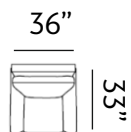

Sizes (LxWxH)

MM	875 x 860 x 915	1410 x 860 x 915	1945 x 860 x 915
Inches	34 x 34 x 36	56 x 34 x 36	77 x 34 x 36
CBM	0.48	0.76	1.04

JENA

Our Jena sofas possess clean lines and a laid-back attitude. They provide upright seating with generous backrest that lets you lounge with support.

Sizes (LxWxH)

MM	930 x 840 x 890	1465 x 840 x 890	2000 x 840 x 890
Inches	37 x 33 x 35	58 x 33 x 35	79 x 33 x 35
CBM	0.59	0.74	1.00

GRIMSBY

Grimsby welcomes ultimate lounging and makes everyday feel like a holiday. It features inviting arms and graceful trimmings. Uniquely shape legs add a touch of class.

Sizes (LxWxH)

MM	905 x 840 x 885	1410 x 840 x 885	1915 x 840 x 885
Inches	36 x 33 x 35	56 x 33 x 35	75 x 33 x 35
CBM	0.42	0.65	0.88

BEXHILL

Our Bexhill sofa offers deep seats and low back cushions that encourage lounging. Squarish armrests, delicate button tufting and neat tailoring, provides a refined look to suit living rooms.

Sizes (LxWxH)

MM 900 x 860 x 880

1430 x 860 x 880

1955 x 860 x 880

Inches 35 x 34 x 35

56 x 34 x 35

77 x 34 x 35

CBM 0.49