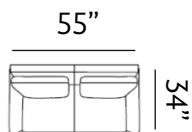

Sizes (LxWxH)

MM 900 x 860 x 880

1430 x 860 x 880

1955 x 860 x 880

Inches 35 x 34 x 35

56 x 34 x 35

77 x 34 x 35

CBM 0.49

Sizes (LxWxH)

MM	920 x 900 x 890	1450 x 900 x 890	1950 x 900 x 890
Inches	36 x 35 x 35	57 x 35 x 35	77 x 35 x 35
CBM	0.51	0.79	1.06

DAYTON

Dreamy

Dayton showcases a charismatic appeal, with rounded armrests and traditional style seating. Dayton sits on uniquely shaped wooden legs and sets a new standard for entertaining guests.

Sizes (LxWxH)

MM	870 x 840 x 885	1435 x 840 x 885	1880 x 840 x 885
Inches	34 x 33 x 35	56 x 33 x 35	74 x 33 x 35
CBM	0.42	0.65	0.88

ANTALYA

Amaze

Antalya features saddled backrests that add a smart, sophisticated look to spaces. These sofas have a low seating profile and offer unexpectedly deep cushioning.

Sizes (LxWxH)

MM	915 x 820 x 865	1445 x 820 x 865	1980 x 820 x 865
Inches	36 x 32 x 34	57 x 32 x 34	78 x 32 x 34
CBM	0.59	0.89	1.2

WARWICK

Warmth

Warwick presents a neat and elegant look with its lined backrest and low bench seating. The subtle curvaceous form of the sofas are complemented by gold-capped tapering legs and warm walnut finishing. The sofa sits upright and gives a royal charm to any sitting room.