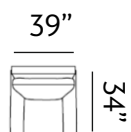

Sizes (LxWxH)

MM 900 x 860 x 880

1430 x 860 x 880

1955 x 860 x 880

Inches 35 x 34 x 35

56 x 34 x 35

77 x 34 x 35

CBM 0.49

Sizes (LxWxH)

MM	1100 x 905 x 970	1580 x 905 x 970	2110 x 905 x 970
Inches	43 x 36 x 38	62 x 36 x 38	83 x 36 x 38
CBM	0.79	1.12	1.49

CLARKSVILLE

Charisma

Clarksville presents a charismatic appeal, with its subtle rounded armrests. With plenty of plush cushioning and a broad base, Clarksville is an ideal space to lounge in and relax with friends.

Sizes (LxWxH)

MM	1120 x 915 x 920	1625 x 915 x 920	2165 x 915 x 920
Inches	44 x 36 x 36	64 x 36 x 36	85 x 36 x 36
CBM	0.82	1.17	1.52

GLASGOW

Glorious

Warmth is added to modern interiors by the creamy, neutral color scheme. Our Glasgow couch, which is upholstered in a rosy beige top-grain fabric, pairs robust wooden legs with plush cushioned seats.

Sizes (LxWxH)

MM	1000 x 875 x 885	1535 x 875 x 885	2080 x 875 x 885
Inches	39 x 34 x 35	60 x 34 x 35	82 x 34 x 35
CBM	0.52	0.79	1.06

SCOTTSDALE

Serenity

Scottsdale warms up living rooms with its simple yet classy form features and sleek stainless steel footing. The seats are broad and paired with gently sloping arms, providing maximum comfort.