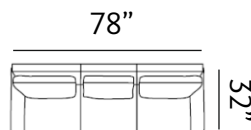

Sizes (LxWxH)

MM 900 x 860 x 880

1430 x 860 x 880

1955 x 860 x 880

Inches 35 x 34 x 35

56 x 34 x 35

77 x 34 x 35

CBM 0.49

Sizes (LxWxH)

MM	920 x 900 x 890	1450 x 900 x 890	1950 x 900 x 890
Inches	36 x 35 x 35	57 x 35 x 35	77 x 35 x 35
CBM	0.51	0.79	1.06

DAYTON

Dreamy

Dayton showcases a charismatic appeal, with rounded armrests and traditional style seating. Dayton sits on uniquely shaped wooden legs and sets a new standard for entertaining guests.

Sizes (LxWxH)

MM	870 x 840 x 885	1435 x 840 x 885	1880 x 840 x 885
Inches	34 x 33 x 35	56 x 33 x 35	74 x 33 x 35
CBM	0.42	0.65	0.88

ANTALYA

Amaze

Antalya features saddled backrests that add a smart, sophisticated look to spaces. These sofas have a low seating profile and offer unexpectedly deep cushioning.

Sizes (LxWxH)

MM	915 x 820 x 865	1445 x 820 x 865	1980 x 820 x 865
Inches	36 x 32 x 34	57 x 32 x 34	78 x 32 x 34
CBM	0.59	0.89	1.2

WARWICK

Warmth

Warwick presents a neat and elegant look with its lined backrest and low bench seating. The subtle curvaceous form of the sofas are complemented by gold-capped tapering legs and warm walnut finishing. The sofa sits upright and gives a royal charm to any sitting room.