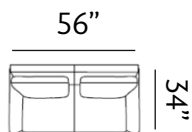

Sizes (LxWxH)

MM	905 x 840 x 885	1410 x 840 x 885	1915 x 840 x 885
Inches	36 x 33 x 35	56 x 33 x 35	75 x 33 x 35
CBM	0.42	0.65	0.88

BEXHILL

Our Bexhill sofa offers deep seats and low back cushions that encourage lounging. Squarish armrests, delicate button tufting and neat tailoring, provides a refined look to suit living rooms.

Sizes (LxWxH)

MM	1375 x 935 x 890	1910 x 935 x 890
Inches	54 x 37 x 35	75 x 37 x 35
CBM	0.8	1.1

ASHFORD

Our Ashford sofas are regal and functional, with side pouches for storage. Scaled for apartments, these compact sofas feature button-tufted cushions and slim arms.

Sizes (LxWxH)

MM	770 x 875 x 900	1290 x 875 x 900	1840 x 875 x 900
Inches	30 x 34 x 35	51 x 34 x 35	72 x 34 x 35
CBM	0.52	0.85	1.2

DEVON

Devon features ample seating, bolstered by its deep back pillow and comfortable frame. The sofa has welting along the arms, and adds a sense of majesty to any room.

Sizes (LxWxH)

MM 900 x 860 x 880

1430 x 860 x 880

1955 x 860 x 880

Inches 35 x 34 x 35

56 x 34 x 35

77 x 34 x 35

CBM 0.49