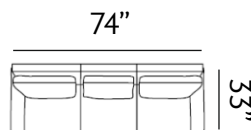

Sizes (LxWxH)

MM	920 x 900 x 890	1450 x 900 x 890	1950 x 900 x 890
Inches	36 x 35 x 35	57 x 35 x 35	77 x 35 x 35
CBM	0.51	0.79	1.06

DAYTON

Dreamy

Dayton showcases a charismatic appeal, with rounded armrests and traditional style seating. Dayton sits on uniquely shaped wooden legs and sets a new standard for entertaining guests.

Sizes (LxWxH)

MM	870 x 840 x 885	1435 x 840 x 885	1880 x 840 x 885
Inches	34 x 33 x 35	56 x 33 x 35	74 x 33 x 35
CBM	0.42	0.65	0.88

ANTALYA

Amaze

Antalya features saddled backrests that add a smart, sophisticated look to spaces. These sofas have a low seating profile and offer unexpectedly deep cushioning.