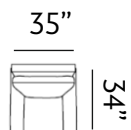

Sizes (LxWxH)

MM 900 x 860 x 880

1430 x 860 x 880

1955 x 860 x 880

Inches 35 x 34 x 35

56 x 34 x 35

77 x 34 x 35

CBM 0.49

Sizes (LxWxH)

MM	1000 x 875 x 885	1535 x 875 x 885	2080 x 875 x 885
Inches	39 x 34 x 35	60 x 34 x 35	82 x 34 x 35
CBM	0.52	0.79	1.06

SCOTTSDALE

Serenity

Scottsdale warms up living rooms with its simple yet classy form features and sleek stainless steel footing. The seats are broad and paired with gently sloping arms, providing maximum comfort.

Sizes (LxWxH)

MM	960 x 875 x 890	1495 x 875 x 890	2030 x 875 x 890
Inches	38 x 34 x 35	59 x 34 x 35	80 x 34 x 35
CBM	0.5	0.77	1.04

ANNISTON

Appeal

Anniston welcomes ultimate lounging and relaxation. The inviting arms are accentuated by graceful trimmings. Slender angled legs add to the sofa's light, contemporary look.

Sizes (LxWxH)

MM	920 x 900 x 890	1450 x 900 x 890	1950 x 900 x 890
Inches	36 x 35 x 35	57 x 35 x 35	77 x 35 x 35
CBM	0.51	0.79	1.06

DAYTON

Dreamy

Dayton showcases a charismatic appeal, with rounded armrests and traditional style seating. Dayton sits on uniquely shaped wooden legs and sets a new standard for entertaining guests.