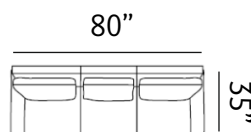

Sizes (LxWxH)

MM 900 x 860 x 880

1430 x 860 x 880

1955 x 860 x 880

Inches 35 x 34 x 35

56 x 34 x 35

77 x 34 x 35

CBM 0.49

Sizes (LxWxH)

MM	960 x 900 x 850	1500 x 900 x 850	2030 x 900 x 850
Inches	38 x 35 x 33	59 x 35 x 33	80 x 35 x 33
CBM	0.75	1.15	1.55

RIO

Lovely

Our unique Rio collection is a great option for smaller spaces since it provides a lot of comfort and style in a little package. A clean silhouette keeps the look neat, while comfy cushions washable make Rio a collection that's easy to live with and love.