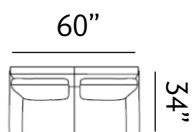

Sizes (LxWxH)

MM 900 x 860 x 880

1430 x 860 x 880

1955 x 860 x 880

Inches 35 x 34 x 35

56 x 34 x 35

77 x 34 x 35

CBM 0.49

Sizes (LxWxH)

MM	1100 x 905 x 970	1580 x 905 x 970	2110 x 905 x 970
Inches	43 x 36 x 38	62 x 36 x 38	83 x 36 x 38
CBM	0.79	1.12	1.49

CLARKSVILLE

Charisma

Clarksville presents a charismatic appeal, with its subtle rounded armrests. With plenty of plush cushioning and a broad base, Clarksville is an ideal space to lounge in and relax with friends.

Sizes (LxWxH)

MM	1120 x 915 x 920	1625 x 915 x 920	2165 x 915 x 920
Inches	44 x 36 x 36	64 x 36 x 36	85 x 36 x 36
CBM	0.82	1.17	1.52

GLASGOW

Glorious

Warmth is added to modern interiors by the creamy, neutral color scheme. Our Glasgow couch, which is upholstered in a rosy beige top-grain fabric, pairs robust wooden legs with plush cushioned seats.

Sizes (LxWxH)

MM	1000 x 875 x 885	1535 x 875 x 885	2080 x 875 x 885
Inches	39 x 34 x 35	60 x 34 x 35	82 x 34 x 35
CBM	0.52	0.79	1.06

SCOTTSDALE

Serenity

Scottsdale warms up living rooms with its simple yet classy form features and sleek stainless steel footing. The seats are broad and paired with gently sloping arms, providing maximum comfort.