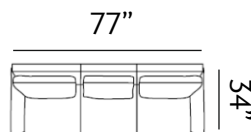

Sizes (LxWxH)

MM	905 x 840 x 885	1410 x 840 x 885	1915 x 840 x 885
Inches	36 x 33 x 35	56 x 33 x 35	75 x 33 x 35
CBM	0.42	0.65	0.88

BEXHILL

Our Bexhill sofa offers deep seats and low back cushions that encourage lounging. Squarish armrests, delicate button tufting and neat tailoring, provides a refined look to suit living rooms.

Sizes (LxWxH)

MM	1375 x 935 x 890	1910 x 935 x 890
Inches	54 x 37 x 35	75 x 37 x 35
CBM	0.8	1.1

ASHFORD

Our Ashford sofas are regal and functional, with side pouches for storage. Scaled for apartments, these compact sofas feature button-tufted cushions and slim arms.

Sizes (LxWxH)

MM	770 x 875 x 900	1290 x 875 x 900	1840 x 875 x 900
Inches	30 x 34 x 35	51 x 34 x 35	72 x 34 x 35
CBM	0.52	0.85	1.2

DEVON

Devon features ample seating, bolstered by its deep back pillow and comfortable frame. The sofa has welting along the arms, and adds a sense of majesty to any room.

Sizes (LxWxH)

MM 900 x 860 x 880

1430 x 860 x 880

1955 x 860 x 880

Inches 35 x 34 x 35

56 x 34 x 35

77 x 34 x 35

CBM 0.49