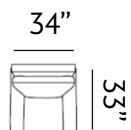

Sizes (LxWxH)

MM 900 x 860 x 880

1430 x 860 x 880

1955 x 860 x 880

Inches 35 x 34 x 35

56 x 34 x 35

77 x 34 x 35

CBM 0.49

Sizes (LxWxH)

MM	920 x 900 x 890	1450 x 900 x 890	1950 x 900 x 890
Inches	36 x 35 x 35	57 x 35 x 35	77 x 35 x 35
CBM	0.51	0.79	1.06

DAYTON

Dreamy

Dayton showcases a charismatic appeal, with rounded armrests and traditional style seating. Dayton sits on uniquely shaped wooden legs and sets a new standard for entertaining guests.

Sizes (LxWxH)

MM	870 x 840 x 885	1435 x 840 x 885	1880 x 840 x 885
Inches	34 x 33 x 35	56 x 33 x 35	74 x 33 x 35
CBM	0.42	0.65	0.88

ANTALYA

Amaze

Antalya features saddled backrests that add a smart, sophisticated look to spaces. These sofas have a low seating profile and offer unexpectedly deep cushioning.