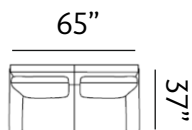

Sizes (LxWxH)

MM 900 x 860 x 880

1430 x 860 x 880

1955 x 860 x 880

Inches 35 x 34 x 35

56 x 34 x 35

77 x 34 x 35

CBM 0.49

Sizes (LxWxH)

MM	880 x 865 x 940	1400 x 865 x 940	1945 x 865 x 940
Inches	35 x 34 x 37	55 x 34 x 37	77 x 34 x 37
CBM	0.49	0.78	1.07

CLAREMONT

Carefree

Our Claremont sofas are upright yet comfortable. Designed for casual conversations and gatherings, these sofas suit your space with a carefully crafted curving forms.

Sizes (LxWxH)

MM	910 x 965 x 930	1445 x 965 x 930	1980 x 965 x 930
Inches	36 x 38 x 37	57 x 38 x 37	78 x 38 x 37
CBM	0.62	1.04	1.42

BERN

Radiance

Bern offers comfortable bench-like cushioned seating, set in a broad frame. Contrast welting traces the arms and outlines the silhouette, creating a grand impression.

Sizes (LxWxH)

MM	890 x 875 x 900	1430 x 875 x 900	1960 x 875 x 900
Inches	35 x 34 x 35	56 x 34 x 35	77 x 34 x 35
CBM	0.42	0.67	0.92

**URBAN[®]
LIVING**
INDIAN CRAFT

FURNITURE KRAFT INTERNATIONAL (P) LTD.
217/218, Vasan Udyog Bhavan, Sun Mill Compound,
Behind Manyavar Showroom,
Lower Parel (West), Maharashtra, Mumbai – 400 013