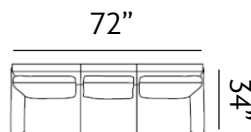

Sizes (LxWxH)

MM	1010 x 890 x 855	1545 x 890 x 855	2085 x 890 x 855
Inches	40 x 35 x 34	61 x 35 x 34	82 x 35 x 34
CBM	0.7	1.07	1.43

MELTON

The creamy, neutral palette brings warmth to modern spaces. Upholstered in a rosy beige top-grain fabric, our Melton sofa complements supple cushioned seating with sturdy wooden legs.

Sizes (LxWxH)

MM	1050 x 880 x 890	1585 x 880 x 890	2120 x 880 x 890
Inches	41 x 35 x 35	62 x 35 x 35	83 x 35 x 35
CBM	0.55	0.82	1.09

ADAMS

Our Adams sofas are a perfect solution for cosy rooms. Adam offers comfort and durability, featuring thin arms and a clean look. The tufted cushions and compact frame encourage much relaxation.

Sizes (LxWxH)

MM	750 x 860 x 870	1285 x 860 x 870	1820 x 860 x 870
Inches	30 x 34 x 34	51 x 34 x 34	72 x 34 x 34
CBM	0.42	0.7	0.98

DORSET

Our Dorset sofas are expertly-designed to fit smaller spaces with polished flair. They feature a soft tufted backrest and firm seat cushioning.

Sizes (LxWxH)

MM 900 x 860 x 880

1430 x 860 x 880

1955 x 860 x 880

Inches 35 x 34 x 35

56 x 34 x 35

77 x 34 x 35

CBM 0.49