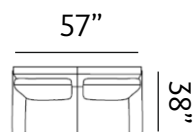

Sizes (LxWxH)

MM	910 x 965 x 930	1445 x 965 x 930	1980 x 965 x 930
Inches	36 x 38 x 37	57 x 38 x 37	78 x 38 x 37
CBM	0.62	1.04	1.42