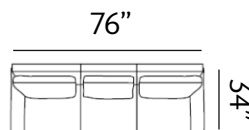

Sizes (LxWxH)

MM	920 x 900 x 890	1450 x 900 x 890	1950 x 900 x 890
Inches	36 x 35 x 35	57 x 35 x 35	77 x 35 x 35
CBM	0.51	0.79	1.06

DAYTON

Dreamy

Dayton showcases a charismatic appeal, with rounded armrests and traditional style seating. Dayton sits on uniquely shaped wooden legs and sets a new standard for entertaining guests.

Sizes (LxWxH)

MM	915 x 820 x 865	1445 x 820 x 865	1980 x 820 x 865
Inches	36 x 32 x 34	57 x 32 x 34	78 x 32 x 34
CBM	0.59	0.89	1.2

WARWICK

Warmth

Warwick presents a neat and elegant look with its lined backrest and low bench seating. The subtle curvaceous form of the sofas are complemented by gold-capped tapering legs and warm walnut finishing. The sofa sits upright and gives a royal charm to any sitting room.

Sizes (LxWxH)

MM	650 x 720 x 875	1390 x 865 x 900	1925 x 865 x 900
Inches	26 x 28 x 34	55 x 34 x 35	76 x 34 x 35
CBM	0.37	0.93	1.27

NELSON

Winsome

Nelson proves that great style drills down to the details. Clean and simple, the sofa features a gentle frame that sit on dark wooden tapered legs. Sink into the resilient foam seating and enjoy hours of fun with loved ones.