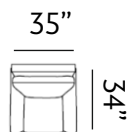

Sizes (LxWxH)

MM	930 x 840 x 890	1465 x 840 x 890	2000 x 840 x 890
Inches	37 x 33 x 35	58 x 33 x 35	79 x 33 x 35
CBM	0.59	0.74	1.00

GRIMSBY

Grimsby welcomes ultimate lounging and makes everyday feel like a holiday. It features inviting arms and graceful trimmings. Uniquely shape legs add a touch of class.

Sizes (LxWxH)

MM	1375 x 935 x 890	1910 x 935 x 890
Inches	54 x 37 x 35	75 x 37 x 35
CBM	0.8	1.1

ASHFORD

Our Ashford sofas are regal and functional, with side pouches for storage. Scaled for apartments, these compact sofas feature button-tufted cushions and slim arms.

Sizes (LxWxH)

MM	770 x 875 x 900	1290 x 875 x 900	1840 x 875 x 900
Inches	30 x 34 x 35	51 x 34 x 35	72 x 34 x 35
CBM	0.52	0.85	1.2

DEVON

Devon features ample seating, bolstered by its deep back pillow and comfortable frame. The sofa has welting along the arms, and adds a sense of majesty to any room.

Sizes (LxWxH)

MM 900 x 860 x 880

1430 x 860 x 880

1955 x 860 x 880

Inches 35 x 34 x 35

56 x 34 x 35

77 x 34 x 35

CBM 0.49