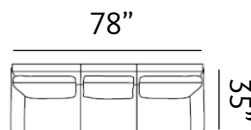

Sizes (LxWxH)

MM	1050 x 880 x 890	1585 x 880 x 890	2120 x 880 x 890
Inches	41 x 35 x 35	62 x 35 x 35	83 x 35 x 35
CBM	0.55	0.82	1.09

ADAMS

Our Adams sofas are a perfect solution for cosy rooms. Adam offers comfort and durability, featuring thin arms and a clean look. The tufted cushions and compact frame encourage much relaxation.

Sizes (LxWxH)

MM	750 x 860 x 870	1285 x 860 x 870	1820 x 860 x 870
Inches	30 x 34 x 34	51 x 34 x 34	72 x 34 x 34
CBM	0.42	0.7	0.98

DORSET

Our Dorset sofas are expertly-designed to fit smaller spaces with polished flair. They feature a soft tufted backrest and firm seat cushioning.