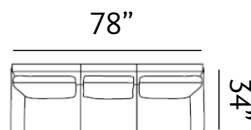

Sizes (LxWxH)

MM 900 x 860 x 880

1430 x 860 x 880

1955 x 860 x 880

Inches 35 x 34 x 35

56 x 34 x 35

77 x 34 x 35

CBM 0.49

Sizes (LxWxH)

MM	1000 x 875 x 885	1535 x 875 x 885	2080 x 875 x 885
Inches	39 x 34 x 35	60 x 34 x 35	82 x 34 x 35
CBM	0.52	0.79	1.06

SCOTTSDALE

Serenity

Scottsdale warms up living rooms with its simple yet classy form features and sleek stainless steel footing. The seats are broad and paired with gently sloping arms, providing maximum comfort.

Sizes (LxWxH)

MM	960 x 875 x 890	1495 x 875 x 890	2030 x 875 x 890
Inches	38 x 34 x 35	59 x 34 x 35	80 x 34 x 35
CBM	0.5	0.77	1.04

ANNISTON

Appeal

Anniston welcomes ultimate lounging and relaxation. The inviting arms are accentuated by graceful trimmings. Slender angled legs add to the sofa's light, contemporary look.

Sizes (LxWxH)

MM	920 x 900 x 890	1450 x 900 x 890	1950 x 900 x 890
Inches	36 x 35 x 35	57 x 35 x 35	77 x 35 x 35
CBM	0.51	0.79	1.06

DAYTON

Dreamy

Dayton showcases a charismatic appeal, with rounded armrests and traditional style seating. Dayton sits on uniquely shaped wooden legs and sets a new standard for entertaining guests.