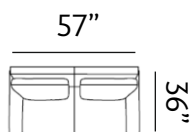

Sizes (LxWxH)

MM	945 x 895 x 885	1505 x 895 x 885	2065 x 895 x 885
Inches	37 x 35 x 35	59 x 35 x 35	81 x 35 x 35
CBM	0.52	0.82	1.12

VENOSA

The Venosa sofa boasts plush fabric upholstery, sleek legs, and a curved armrest for ergonomic support. Its design exudes elegance, blending style with comfort, and showcasing a softness that invites relaxation.

Sizes (LxWxH)

MM	750 x 860 x 870	1285 x 860 x 870	1820 x 860 x 870
Inches	30 x 34 x 34	51 x 34 x 34	72 x 34 x 34
CBM	0.42	0.7	0.98

DORSET

Our Dorset sofas are expertly-designed to fit smaller spaces with polished flair. They feature a soft tufted backrest and firm seat cushioning.

Sizes (LxWxH)

MM	930 x 840 x 890	1465 x 840 x 890	2000 x 840 x 890
Inches	37 x 33 x 35	58 x 33 x 35	79 x 33 x 35
CBM	0.59	0.74	1.00

GRIMSBY

Grimsby welcomes ultimate lounging and makes everyday feel like a holiday. It features inviting arms and graceful trimmings. Uniquely shape legs add a touch of class.

Sizes (LxWxH)

MM 900 x 860 x 880

1430 x 860 x 880

1955 x 860 x 880

Inches 35 x 34 x 35

56 x 34 x 35

77 x 34 x 35

CBM 0.49