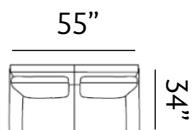

Sizes (LxWxH)

MM 900 x 860 x 880

1430 x 860 x 880

1955 x 860 x 880

Inches 35 x 34 x 35

56 x 34 x 35

77 x 34 x 35

CBM 0.49

Sizes (LxWxH)

MM	920 x 900 x 890	1450 x 900 x 890	1950 x 900 x 890
Inches	36 x 35 x 35	57 x 35 x 35	77 x 35 x 35
CBM	0.51	0.79	1.06

DAYTON

Dreamy

Dayton showcases a charismatic appeal, with rounded armrests and traditional style seating. Dayton sits on uniquely shaped wooden legs and sets a new standard for entertaining guests.

Sizes (LxWxH)

MM	650 x 720 x 875	1390 x 865 x 900	1925 x 865 x 900
Inches	26 x 28 x 34	55 x 34 x 35	76 x 34 x 35
CBM	0.37	0.93	1.27

NELSON

Winsome

Nelson proves that great style drills down to the details. Clean and simple, the sofa features a gentle frame that sit on dark wooden tapered legs. Sink into the resilient foam seating and enjoy hours of fun with loved ones.

Sizes (LxWxH)

MM	850 x 875 x 860	1385 x 875 x 860	1920 x 875 x 860
Inches	33 x 34 x 34	55 x 34 x 34	76 x 34 x 34
CBM	0.56	0.89	1.21

BRANDON

Beloved

Brandon is clean and unpretentious. The sofa goes beyond the everyday with its squarish, padded backrest. Angled legs finished in a dark-tone brown add a bit of lift to the generously cushioned seating.