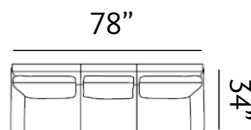

Sizes (LxWxH)

MM	850 x 875 x 860	1385 x 875 x 860	1920 x 875 x 860
Inches	33 x 34 x 34	55 x 34 x 34	76 x 34 x 34
CBM	0.56	0.89	1.21

BRANDON

Beloved

Brandon is clean and unpretentious. The sofa goes beyond the everyday with its squarish, padded backrest. Angled legs finished in a dark-tone brown add a bit of lift to the generously cushioned seating.

Sizes (LxWxH)

MM	910 x 870 x 885	1440 x 870 x 885	1970 x 870 x 885
Inches	36 x 34 x 35	57 x 34 x 35	78 x 34 x 35
CBM	0.49	0.77	1.04

ANCHORAGE

Aura

Our Anchorage sofas welcome lounging with gentle arms and style. The rounded corners and generous seating create a contemporary and inviting look.