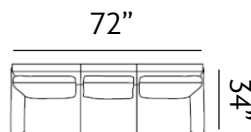

Sizes (LxWxH)

MM	930 x 840 x 890	1465 x 840 x 890	2000 x 840 x 890
Inches	37 x 33 x 35	58 x 33 x 35	79 x 33 x 35
CBM	0.59	0.74	1.00

GRIMSBY

Grimsby welcomes ultimate lounging and makes everyday feel like a holiday. It features inviting arms and graceful trimmings. Uniquely shape legs add a touch of class.

Sizes (LxWxH)

MM	905 x 840 x 885	1410 x 840 x 885	1915 x 840 x 885
Inches	36 x 33 x 35	56 x 33 x 35	75 x 33 x 35
CBM	0.42	0.65	0.88

BEXHILL

Our Bexhill sofa offers deep seats and low back cushions that encourage lounging. Squarish armrests, delicate button tufting and neat tailoring, provides a refined look to suit living rooms.

Sizes (LxWxH)

MM	1375 x 935 x 890	1910 x 935 x 890
Inches	54 x 37 x 35	75 x 37 x 35
CBM	0.8	1.1

ASHFORD

Our Ashford sofas are regal and functional, with side pouches for storage. Scaled for apartments, these compact sofas feature button-tufted cushions and slim arms.

Sizes (LxWxH)

MM 900 x 860 x 880

1430 x 860 x 880

1955 x 860 x 880

Inches 35 x 34 x 35

56 x 34 x 35

77 x 34 x 35

CBM 0.49