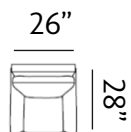

Sizes (LxWxH)

MM 900 x 860 x 880

1430 x 860 x 880

1955 x 860 x 880

Inches 35 x 34 x 35

56 x 34 x 35

77 x 34 x 35

CBM 0.49

Sizes (LxWxH)

MM	920 x 900 x 890	1450 x 900 x 890	1950 x 900 x 890
Inches	36 x 35 x 35	57 x 35 x 35	77 x 35 x 35
CBM	0.51	0.79	1.06

DAYTON

Dreamy

Dayton showcases a charismatic appeal, with rounded armrests and traditional style seating. Dayton sits on uniquely shaped wooden legs and sets a new standard for entertaining guests.

Sizes (LxWxH)

MM	870 x 840 x 885	1435 x 840 x 885	1880 x 840 x 885
Inches	34 x 33 x 35	56 x 33 x 35	74 x 33 x 35
CBM	0.42	0.65	0.88

ANTALYA

Amaze

Antalya features saddled backrests that add a smart, sophisticated look to spaces. These sofas have a low seating profile and offer unexpectedly deep cushioning.

Sizes (LxWxH)

MM	915 x 820 x 865	1445 x 820 x 865	1980 x 820 x 865
Inches	36 x 32 x 34	57 x 32 x 34	78 x 32 x 34
CBM	0.59	0.89	1.2

WARWICK

Warmth

Warwick presents a neat and elegant look with its lined backrest and low bench seating. The subtle curvaceous form of the sofas are complemented by gold-capped tapering legs and warm walnut finishing. The sofa sits upright and gives a royal charm to any sitting room.