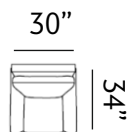

Sizes (LxWxH)

MM	930 x 840 x 890	1465 x 840 x 890	2000 x 840 x 890
Inches	37 x 33 x 35	58 x 33 x 35	79 x 33 x 35
CBM	0.59	0.74	1.00

GRIMSBY

Grimsby welcomes ultimate lounging and makes everyday feel like a holiday. It features inviting arms and graceful trimmings. Uniquely shape legs add a touch of class.

Sizes (LxWxH)

MM	905 x 840 x 885	1410 x 840 x 885	1915 x 840 x 885
Inches	36 x 33 x 35	56 x 33 x 35	75 x 33 x 35
CBM	0.42	0.65	0.88

BEXHILL

Our Bexhill sofa offers deep seats and low back cushions that encourage lounging. Squarish armrests, delicate button tufting and neat tailoring, provides a refined look to suit living rooms.

Sizes (LxWxH)

MM	1375 x 935 x 890	1910 x 935 x 890
Inches	54 x 37 x 35	75 x 37 x 35
CBM	0.8	1.1

ASHFORD

Our Ashford sofas are regal and functional, with side pouches for storage. Scaled for apartments, these compact sofas feature button-tufted cushions and slim arms.

Sizes (LxWxH)

MM 900 x 860 x 880

1430 x 860 x 880

1955 x 860 x 880

Inches 35 x 34 x 35

56 x 34 x 35

77 x 34 x 35

CBM 0.49