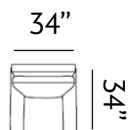

Sizes (LxWxH)

MM	875 x 860 x 915	1410 x 860 x 915	1945 x 860 x 915
Inches	34 x 34 x 36	56 x 34 x 36	77 x 34 x 36
CBM	0.48	0.76	1.04