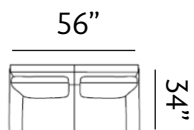

Sizes (LxWxH)

MM	875 x 860 x 915	1410 x 860 x 915	1945 x 860 x 915
Inches	34 x 34 x 36	56 x 34 x 36	77 x 34 x 36
CBM	0.48	0.76	1.04