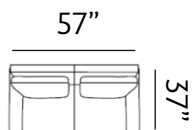

Sizes (LxWxH)

MM	1050 x 880 x 890	1585 x 880 x 890	2120 x 880 x 890
Inches	41 x 35 x 35	62 x 35 x 35	83 x 35 x 35
CBM	0.55	0.82	1.09

ADAMS

Our Adams sofas are a perfect solution for cosy rooms. Adam offers comfort and durability, featuring thin arms and a clean look. The tufted cushions and compact frame encourage much relaxation.

Sizes (LxWxH)

MM	750 x 860 x 870	1285 x 860 x 870	1820 x 860 x 870
Inches	30 x 34 x 34	51 x 34 x 34	72 x 34 x 34
CBM	0.42	0.7	0.98

DORSET

Our Dorset sofas are expertly-designed to fit smaller spaces with polished flair. They feature a soft tufted backrest and firm seat cushioning.

Sizes (LxWxH)

MM	925 x 900 x 920	1460 x 900 x 920	1990 x 900 x 920
Inches	36 x 35 x 36	57 x 35 x 36	78 x 35 x 36
CBM	0.61	0.95	1.34

MIRANO

Incomparable in its simplicity and comfort, the Mirano Sofa epitomises modern elegance. Its clean lines and tufted backrests exude sophistication, while sturdy legs provide stability. With meticulously crafted armrests, it defines contemporary design and luxurious comfort effortlessly.

Sizes (LxWxH)

MM 900 x 860 x 880

1430 x 860 x 880

1955 x 860 x 880

Inches 35 x 34 x 35

56 x 34 x 35

77 x 34 x 35

CBM 0.49