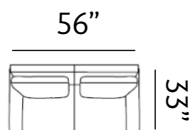

Sizes (LxWxH)

MM 900 x 860 x 880

1430 x 860 x 880

1955 x 860 x 880

Inches 35 x 34 x 35

56 x 34 x 35

77 x 34 x 35

CBM 0.49

Sizes (LxWxH)

MM	900 x 870 x 900	1435 x 870 x 900	1970 x 870 x 900
Inches	35 x 34 x 35	56 x 34 x 35	78 x 34 x 35
CBM	0.49	0.76	1.02

FERNLEY

Friendly

Our Fernley sofas feature a neat look, with clean lines and formed cushioning. The sofas offer cosy seating, making it a repose for hours of friendly conversations.

Sizes (LxWxH)

MM	920 x 900 x 890	1450 x 900 x 890	1950 x 900 x 890
Inches	36 x 35 x 35	57 x 35 x 35	77 x 35 x 35
CBM	0.51	0.79	1.06

DAYTON

Dreamy

Dayton showcases a charismatic appeal, with rounded armrests and traditional style seating. Dayton sits on uniquely shaped wooden legs and sets a new standard for entertaining guests.

Sizes (LxWxH)

MM	870 x 840 x 885	1435 x 840 x 885	1880 x 840 x 885
Inches	34 x 33 x 35	56 x 33 x 35	74 x 33 x 35
CBM	0.42	0.65	0.88

ANTALYA

Amaze

Antalya features saddled backrests that add a smart, sophisticated look to spaces. These sofas have a low seating profile and offer unexpectedly deep cushioning.