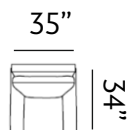

Sizes (LxWxH)

MM 900 x 860 x 880

1430 x 860 x 880

1955 x 860 x 880

Inches 35 x 34 x 35

56 x 34 x 35

77 x 34 x 35

CBM 0.49

Sizes (LxWxH)

MM	850 x 875 x 860	1385 x 875 x 860	1920 x 875 x 860
Inches	33 x 34 x 34	55 x 34 x 34	76 x 34 x 34
CBM	0.56	0.89	1.21

BRANDON

Beloved

Brandon is clean and unpretentious. The sofa goes beyond the everyday with its squarish, padded backrest. Angled legs finished in a dark-tone brown add a bit of lift to the generously cushioned seating.

Sizes (LxWxH)

MM	910 x 870 x 885	1440 x 870 x 885	1970 x 870 x 885
Inches	36 x 34 x 35	57 x 34 x 35	78 x 34 x 35
CBM	0.49	0.77	1.04

ANCHORAGE

Aura

Our Anchorage sofas welcome lounging with gentle arms and style. The rounded corners and generous seating create a contemporary and inviting look.