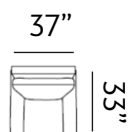

Sizes (LxWxH)

MM	865 x 860 x 890	1510 x 860 x 890	2000 x 860 x 890
Inches	34 x 34 x 35	59 x 34 x 35	79 x 34 x 35
CBM	0.47	0.8	1.06

FRAGA

Fraga sofas strike the perfect balance between casual comfort and upscale style, with a squarish silhouette and recline-worthy cushioning.

Sizes (LxWxH)

MM	875 x 860 x 915	1410 x 860 x 915	1945 x 860 x 915
Inches	34 x 34 x 36	56 x 34 x 36	77 x 34 x 36
CBM	0.48	0.76	1.04

JENA

Our Jena sofas possess clean lines and a laid-back attitude. They provide upright seating with generous backrest that lets you lounge with support.

Sizes (LxWxH)

MM	930 x 840 x 890	1465 x 840 x 890	2000 x 840 x 890
Inches	37 x 33 x 35	58 x 33 x 35	79 x 33 x 35
CBM	0.59	0.74	1.00

GRIMSBY

Grimsby welcomes ultimate lounging and makes everyday feel like a holiday. It features inviting arms and graceful trimmings. Uniquely shape legs add a touch of class.

Sizes (LxWxH)

MM 900 x 860 x 880

1430 x 860 x 880

1955 x 860 x 880

Inches 35 x 34 x 35

56 x 34 x 35

77 x 34 x 35

CBM 0.49