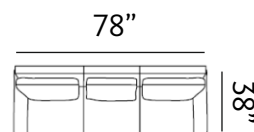

Sizes (LxWxH)

MM	910 x 965 x 930	1445 x 965 x 930	1980 x 965 x 930
Inches	36 x 38 x 37	57 x 38 x 37	78 x 38 x 37
CBM	0.62	1.04	1.42