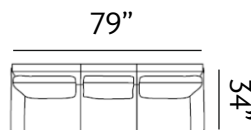

Sizes (LxWxH)

MM	750 x 860 x 870	1285 x 860 x 870	1820 x 860 x 870
Inches	30 x 34 x 34	51 x 34 x 34	72 x 34 x 34
CBM	0.42	0.7	0.98

DORSET

Our Dorset sofas are expertly-designed to fit smaller spaces with polished flair. They feature a soft tufted backrest and firm seat cushioning.

Sizes (LxWxH)

MM	925 x 900 x 920	1460 x 900 x 920	1990 x 900 x 920
Inches	36 x 35 x 36	57 x 35 x 36	78 x 35 x 36
CBM	0.61	0.95	1.34

MIRANO

Incomparable in its simplicity and comfort, the Mirano Sofa epitomises modern elegance. Its clean lines and tufted backrests exude sophistication, while sturdy legs provide stability. With meticulously crafted armrests, it defines contemporary design and luxurious comfort effortlessly.

Sizes (LxWxH)

MM	890 x 930 x 930	1445 x 930 x 930	2005 x 930 x 930
Inches	35 x 37 x 37	57 x 37 x 37	79 x 37 x 37
CBM	0.64	1.03	1.43

PESCARA

The Pescara Sofa boasts exquisite fabric upholstery, offering both elegance and softness. Supported by sturdy yet stylish legs, its ergonomically designed armrests ensure comfort and style, epitomizing modern design with unparalleled sophistication and comfort.

Sizes (LxWxH)

MM 900 x 860 x 880

1430 x 860 x 880

1955 x 860 x 880

Inches 35 x 34 x 35

56 x 34 x 35

77 x 34 x 35

CBM 0.49