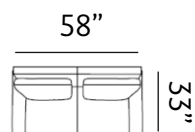

Sizes (LxWxH)

MM	890 x 930 x 930	1445 x 930 x 930	2005 x 930 x 930
Inches	35 x 37 x 37	57 x 37 x 37	79 x 37 x 37
CBM	0.64	1.03	1.43

PESCARA

The Pescara Sofa boasts exquisite fabric upholstery, offering both elegance and softness. Supported by sturdy yet stylish legs, its ergonomically designed armrests ensure comfort and style, epitomizing modern design with unparalleled sophistication and comfort.

Sizes (LxWxH)

MM	865 x 860 x 890	1510 x 860 x 890	2000 x 860 x 890
Inches	34 x 34 x 35	59 x 34 x 35	79 x 34 x 35
CBM	0.47	0.8	1.06

FRAGA

Fraga sofas strike the perfect balance between casual comfort and upscale style, with a squarish silhouette and recline-worthy cushioning.

Sizes (LxWxH)

MM	875 x 860 x 915	1410 x 860 x 915	1945 x 860 x 915
Inches	34 x 34 x 36	56 x 34 x 36	77 x 34 x 36
CBM	0.48	0.76	1.04

JENA

Our Jena sofas possess clean lines and a laid-back attitude. They provide upright seating with generous backrest that lets you lounge with support.

Sizes (LxWxH)

MM	930 x 840 x 890	1465 x 840 x 890	2000 x 840 x 890
Inches	37 x 33 x 35	58 x 33 x 35	79 x 33 x 35
CBM	0.59	0.74	1.00

GRIMSBY

Grimsby welcomes ultimate lounging and makes everyday feel like a holiday. It features inviting arms and graceful trimmings. Uniquely shape legs add a touch of class.