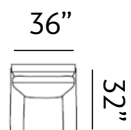

Sizes (LxWxH)

MM 900 x 860 x 880

1430 x 860 x 880

1955 x 860 x 880

Inches 35 x 34 x 35

56 x 34 x 35

77 x 34 x 35

CBM 0.49

Sizes (LxWxH)

MM	920 x 900 x 890	1450 x 900 x 890	1950 x 900 x 890
Inches	36 x 35 x 35	57 x 35 x 35	77 x 35 x 35
CBM	0.51	0.79	1.06

DAYTON

Dreamy

Dayton showcases a charismatic appeal, with rounded armrests and traditional style seating. Dayton sits on uniquely shaped wooden legs and sets a new standard for entertaining guests.

Sizes (LxWxH)

MM	870 x 840 x 885	1435 x 840 x 885	1880 x 840 x 885
Inches	34 x 33 x 35	56 x 33 x 35	74 x 33 x 35
CBM	0.42	0.65	0.88

ANTALYA

Amaze

Antalya features saddled backrests that add a smart, sophisticated look to spaces. These sofas have a low seating profile and offer unexpectedly deep cushioning.