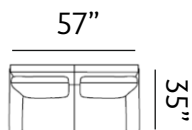

Sizes (LxWxH)

MM	1010 x 890 x 855	1545 x 890 x 855	2085 x 890 x 855
Inches	40 x 35 x 34	61 x 35 x 34	82 x 35 x 34
CBM	0.7	1.07	1.43

MELTON

The creamy, neutral palette brings warmth to modern spaces. Upholstered in a rosy beige top-grain fabric, our Melton sofa complements supple cushioned seating with sturdy wooden legs.

Sizes (LxWxH)

MM	1050 x 880 x 890	1585 x 880 x 890	2120 x 880 x 890
Inches	41 x 35 x 35	62 x 35 x 35	83 x 35 x 35
CBM	0.55	0.82	1.09

ADAMS

Our Adams sofas are a perfect solution for cosy rooms. Adam offers comfort and durability, featuring thin arms and a clean look. The tufted cushions and compact frame encourage much relaxation.

Sizes (LxWxH)

MM	750 x 860 x 870	1285 x 860 x 870	1820 x 860 x 870
Inches	30 x 34 x 34	51 x 34 x 34	72 x 34 x 34
CBM	0.42	0.7	0.98

DORSET

Our Dorset sofas are expertly-designed to fit smaller spaces with polished flair. They feature a soft tufted backrest and firm seat cushioning.

Sizes (LxWxH)

MM 900 x 860 x 880

1430 x 860 x 880

1955 x 860 x 880

Inches 35 x 34 x 35

56 x 34 x 35

77 x 34 x 35

CBM 0.49