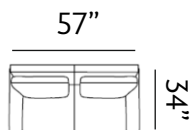

Sizes (LxWxH)

MM	915 x 875 x 880	1445 x 875 x 880	1980 x 875 x 880
Inches	36 x 34 x 35	57 x 34 x 35	78 x 34 x 35
CBM	0.5	0.77	1.05