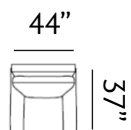

Sizes (LxWxH)

MM	1115 x 950 x 925	1650 x 950 x 925	2180 x 950 x 925
Inches	44 x 37 x 36	65 x 37 x 36	86 x 37 x 36
CBM	0.93	1.35	1.77