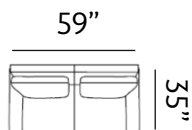

Sizes (LxWxH)

MM	945 x 895 x 885	1505 x 895 x 885	2065 x 895 x 885
Inches	37 x 35 x 35	59 x 35 x 35	81 x 35 x 35
CBM	0.52	0.82	1.12