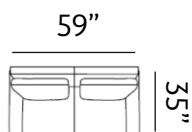

Sizes (LxWxH)

MM	930 x 840 x 890	1465 x 840 x 890	2000 x 840 x 890
Inches	37 x 33 x 35	58 x 33 x 35	79 x 33 x 35
CBM	0.59	0.74	1.00

GRIMSBY

Grimsby welcomes ultimate lounging and makes everyday feel like a holiday. It features inviting arms and graceful trimmings. Uniquely shape legs add a touch of class.

Sizes (LxWxH)

MM	905 x 840 x 885	1410 x 840 x 885	1915 x 840 x 885
Inches	36 x 33 x 35	56 x 33 x 35	75 x 33 x 35
CBM	0.42	0.65	0.88

BEXHILL

Our Bexhill sofa offers deep seats and low back cushions that encourage lounging. Squarish armrests, delicate button tufting and neat tailoring, provides a refined look to suit living rooms.

Sizes (LxWxH)

MM 900 x 860 x 880

1430 x 860 x 880

1955 x 860 x 880

Inches 35 x 34 x 35

56 x 34 x 35

77 x 34 x 35

CBM 0.49

Sizes (LxWxH)

MM	960 x 900 x 850	1500 x 900 x 850	2030 x 900 x 850
Inches	38 x 35 x 33	59 x 35 x 33	80 x 35 x 33
CBM	0.75	1.15	1.55

RIO

Lovely

Our unique Rio collection is a great option for smaller spaces since it provides a lot of comfort and style in a little package. A clean silhouette keeps the look neat, while comfy cushions washable make Rio a collection that's easy to live with and love.