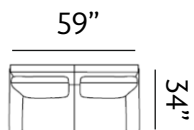

Sizes (LxWxH)

MM	750 x 860 x 870	1285 x 860 x 870	1820 x 860 x 870
Inches	30 x 34 x 34	51 x 34 x 34	72 x 34 x 34
CBM	0.42	0.7	0.98

DORSET

Our Dorset sofas are expertly-designed to fit smaller spaces with polished flair. They feature a soft tufted backrest and firm seat cushioning.

Sizes (LxWxH)

MM	925 x 900 x 920	1460 x 900 x 920	1990 x 900 x 920
Inches	36 x 35 x 36	57 x 35 x 36	78 x 35 x 36
CBM	0.61	0.95	1.34

MIRANO

Incomparable in its simplicity and comfort, the Mirano Sofa epitomises modern elegance. Its clean lines and tufted backrests exude sophistication, while sturdy legs provide stability. With meticulously crafted armrests, it defines contemporary design and luxurious comfort effortlessly.

Sizes (LxWxH)

MM	890 x 930 x 930	1445 x 930 x 930	2005 x 930 x 930
Inches	35 x 37 x 37	57 x 37 x 37	79 x 37 x 37
CBM	0.64	1.03	1.43

PESCARA

The Pescara Sofa boasts exquisite fabric upholstery, offering both elegance and softness. Supported by sturdy yet stylish legs, its ergonomically designed armrests ensure comfort and style, epitomizing modern design with unparalleled sophistication and comfort.

Sizes (LxWxH)

MM 900 x 860 x 880

1430 x 860 x 880

1955 x 860 x 880

Inches 35 x 34 x 35

56 x 34 x 35

77 x 34 x 35

CBM 0.49