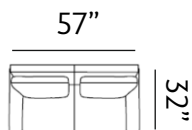

Sizes (LxWxH)

MM 900 x 860 x 880

1430 x 860 x 880

1955 x 860 x 880

Inches 35 x 34 x 35

56 x 34 x 35

77 x 34 x 35

CBM 0.49

Sizes (LxWxH)

MM	920 x 900 x 890	1450 x 900 x 890	1950 x 900 x 890
Inches	36 x 35 x 35	57 x 35 x 35	77 x 35 x 35
CBM	0.51	0.79	1.06

DAYTON

Dreamy

Dayton showcases a charismatic appeal, with rounded armrests and traditional style seating. Dayton sits on uniquely shaped wooden legs and sets a new standard for entertaining guests.

Sizes (LxWxH)

MM	870 x 840 x 885	1435 x 840 x 885	1880 x 840 x 885
Inches	34 x 33 x 35	56 x 33 x 35	74 x 33 x 35
CBM	0.42	0.65	0.88

ANTALYA

Amaze

Antalya features saddled backrests that add a smart, sophisticated look to spaces. These sofas have a low seating profile and offer unexpectedly deep cushioning.

Sizes (LxWxH)

MM	915 x 820 x 865	1445 x 820 x 865	1980 x 820 x 865
Inches	36 x 32 x 34	57 x 32 x 34	78 x 32 x 34
CBM	0.59	0.89	1.2

WARWICK

Warmth

Warwick presents a neat and elegant look with its lined backrest and low bench seating. The subtle curvaceous form of the sofas are complemented by gold-capped tapering legs and warm walnut finishing. The sofa sits upright and gives a royal charm to any sitting room.