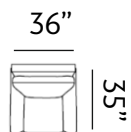

Sizes (LxWxH)

MM 900 x 860 x 880

1430 x 860 x 880

1955 x 860 x 880

Inches 35 x 34 x 35

56 x 34 x 35

77 x 34 x 35

CBM 0.49

Sizes (LxWxH)

MM	960 x 875 x 890	1495 x 875 x 890	2030 x 875 x 890
Inches	38 x 34 x 35	59 x 34 x 35	80 x 34 x 35
CBM	0.5	0.77	1.04

ANNISTON

Appeal

Anniston welcomes ultimate lounging and relaxation. The inviting arms are accentuated by graceful trimmings. Slender angled legs add to the sofa's light, contemporary look.

Sizes (LxWxH)

MM	900 x 870 x 900	1435 x 870 x 900	1970 x 870 x 900
Inches	35 x 34 x 35	56 x 34 x 35	78 x 34 x 35
CBM	0.49	0.76	1.02

FERNLEY

Friendly

Our Fernley sofas feature a neat look, with clean lines and formed cushioning. The sofas offer cosy seating, making it a repose for hours of friendly conversations.

Sizes (LxWxH)

MM	920 x 900 x 890	1450 x 900 x 890	1950 x 900 x 890
Inches	36 x 35 x 35	57 x 35 x 35	77 x 35 x 35
CBM	0.51	0.79	1.06

DAYTON

Dreamy

Dayton showcases a charismatic appeal, with rounded armrests and traditional style seating. Dayton sits on uniquely shaped wooden legs and sets a new standard for entertaining guests.