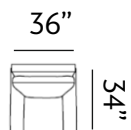

Sizes (LxWxH)

MM 900 x 860 x 880

1430 x 860 x 880

1955 x 860 x 880

Inches 35 x 34 x 35

56 x 34 x 35

77 x 34 x 35

CBM 0.49

Sizes (LxWxH)

MM	650 x 720 x 875	1390 x 865 x 900	1925 x 865 x 900
Inches	26 x 28 x 34	55 x 34 x 35	76 x 34 x 35
CBM	0.37	0.93	1.27

NELSON

Winsome

Nelson proves that great style drills down to the details. Clean and simple, the sofa features a gentle frame that sit on dark wooden tapered legs. Sink into the resilient foam seating and enjoy hours of fun with loved ones.

Sizes (LxWxH)

MM	850 x 875 x 860	1385 x 875 x 860	1920 x 875 x 860
Inches	33 x 34 x 34	55 x 34 x 34	76 x 34 x 34
CBM	0.56	0.89	1.21

BRANDON

Beloved

Brandon is clean and unpretentious. The sofa goes beyond the everyday with its squarish, padded backrest. Angled legs finished in a dark-tone brown add a bit of lift to the generously cushioned seating.

Sizes (LxWxH)

MM	910 x 870 x 885	1440 x 870 x 885	1970 x 870 x 885
Inches	36 x 34 x 35	57 x 34 x 35	78 x 34 x 35
CBM	0.49	0.77	1.04

ANCHORAGE

Aura

Our Anchorage sofas welcome lounging with gentle arms and style. The rounded corners and generous seating create a contemporary and inviting look.