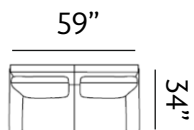

Sizes (LxWxH)

MM 900 x 860 x 880

1430 x 860 x 880

1955 x 860 x 880

Inches 35 x 34 x 35

56 x 34 x 35

77 x 34 x 35

CBM 0.49

Sizes (LxWxH)

MM	1120 x 915 x 920	1625 x 915 x 920	2165 x 915 x 920
Inches	44 x 36 x 36	64 x 36 x 36	85 x 36 x 36
CBM	0.82	1.17	1.52

GLASGOW

Glorious

Warmth is added to modern interiors by the creamy, neutral color scheme. Our Glasgow couch, which is upholstered in a rosy beige top-grain fabric, pairs robust wooden legs with plush cushioned seats.

Sizes (LxWxH)

MM	1000 x 875 x 885	1535 x 875 x 885	2080 x 875 x 885
Inches	39 x 34 x 35	60 x 34 x 35	82 x 34 x 35
CBM	0.52	0.79	1.06

SCOTTSDALE

Serenity

Scottsdale warms up living rooms with its simple yet classy form features and sleek stainless steel footing. The seats are broad and paired with gently sloping arms, providing maximum comfort.

Sizes (LxWxH)

MM	960 x 875 x 890	1495 x 875 x 890	2030 x 875 x 890
Inches	38 x 34 x 35	59 x 34 x 35	80 x 34 x 35
CBM	0.5	0.77	1.04

ANNISTON

Appeal

Anniston welcomes ultimate lounging and relaxation. The inviting arms are accentuated by graceful trimmings. Slender angled legs add to the sofa's light, contemporary look.