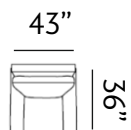

Sizes (LxWxH)

MM 900 x 860 x 880

1430 x 860 x 880

1955 x 860 x 880

Inches 35 x 34 x 35

56 x 34 x 35

77 x 34 x 35

CBM 0.49

Sizes (LxWxH)

MM	960 x 900 x 850	1500 x 900 x 850	2030 x 900 x 850
Inches	38 x 35 x 33	59 x 35 x 33	80 x 35 x 33
CBM	0.75	1.15	1.55

RIO

Lovely

Our unique Rio collection is a great option for smaller spaces since it provides a lot of comfort and style in a little package. A clean silhouette keeps the look neat, while comfy cushions washable make Rio a collection that's easy to live with and love.

Sizes (LxWxH)

MM	1100 x 905 x 970	1580 x 905 x 970	2110 x 905 x 970
Inches	43 x 36 x 38	62 x 36 x 38	83 x 36 x 38
CBM	0.79	1.12	1.49

CLARKSVILLE

Charisma

Clarksville presents a charismatic appeal, with its subtle rounded armrests. With plenty of plush cushioning and a broad base, Clarksville is an ideal space to lounge in and relax with friends.