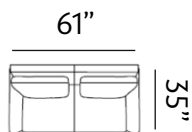

Sizes (LxWxH)

MM	1010 x 890 x 855	1545 x 890 x 855	2085 x 890 x 855
Inches	40 x 35 x 34	61 x 35 x 34	82 x 35 x 34
CBM	0.7	1.07	1.43