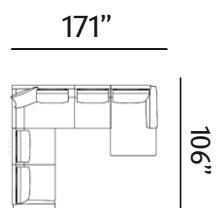

Sizes (LxWxH)

Out To Out

| | |
|--------|---------------------|
| MM | 3910 x 2810 x 885 |
| Inches | 154 x 111 x 35 |
| CBM | 7.05 (with Ottoman) |

LATINA

Our Latina series is a haven for good times. Sheltered with a supportive backrest and gently sloping curved arms, Latina provided ample cushioning along with fluffy side pillows.

Sizes (LxWxH)

Out To Out

MM 3505 x 2990 x 830

Inches 138 x 118 x 33

CBM 3.42

KONRAD

Konrad is a fine, modern lounge with low and broad seating for up to five. This seating is modular and comfy, fitted with soft fabric that feels fantastic to the touch and is stain resilient.

Sizes (LxWxH)

Out To Out

MM 4345 x 2690 x 945

Inches 171 x 106 x 37

CBM 5.32

KIA

Kia is the ultimate family lounge that adds a luxe look to living spaces. Admire its angular seated cushioning paired with a squarish base, offering a haven for hours of fun lounging together.

Sizes (LxWxH)

Out To Out

MM 3350 x 3350 x 940

Inches 132 x 132 x 37

CBM 4.5

NAPOLI

4+L

Our Napoli series rounds out modern spaces with a conversation-sparking figure and clean, cool lines. The seats provide tailored support with gently sloped cushions. Headrest cushions can be propped up at each seat for additional relaxation.