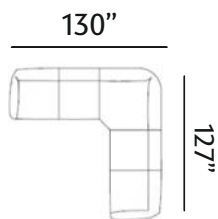

Sizes (LxWxH)

Out To Out

| | |
|--------|---------------------|
| MM | 3910 x 2810 x 885 |
| Inches | 154 x 111 x 35 |
| CBM | 7.05 (with Ottoman) |

LATINA

Our Latina series is a haven for good times. Sheltered with a supportive backrest and gently sloping curved arms, Latina provided ample cushioning along with fluffy side pillows.

Sizes (LxWxH)

Out To Out

MM 3600 x 1720 x 770

Inches 142 x 68 x 30

CBM 3.3

NAPOLI

3+L

Our Napoli series rounds out modern spaces with a conversation-sparking figure and clean, cool lines. The seats provide tailored support with gently sloped cushions. Headrest cushions can be propped up at each seat for additional relaxation.

Sizes (LxWxH)

Out To Out

MM 2780 x 1720 x 770

Inches 109 x 68 x 30

CBM 2.65

PALMSPRING

Immerse yourself in the expansive luxury of the Palm Springs Sectional, where generous dimensions meet sumptuous comfort. This richly upholstered sofa, adorned with lavish throw cushions, commands attention as the centerpiece of any refined living area.

NEW
LAUNCH

Sizes (LxWxH)

Out To Out

MM 3290 x 3220 x 740

Inches 130 x 127 x 29

CBM 4.52

CLAREMONT CORNER

Striking the perfect balance between comfort and modern style, Claremont Corner is clean-lined and current. The lounge breaks new ground with a low base that puts focus on its boxy, extra-plush seat cushions.