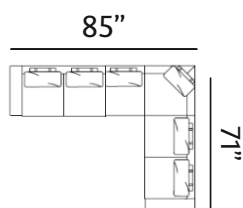

Sizes (LxWxH)

Out To Out

| | |
|--------|---------------------|
| MM | 3910 x 2810 x 885 |
| Inches | 154 x 111 x 35 |
| CBM | 7.05 (with Ottoman) |

LATINA

Our Latina series is a haven for good times. Sheltered with a supportive backrest and gently sloping curved arms, Latina provided ample cushioning along with fluffy side pillows.

Sizes (LxWxH)

Out To Out

MM 2780 x 1720 x 770

Inches 109 x 68 x 30

CBM 2.65

PALMSPRING

Immerse yourself in the expansive luxury of the Palm Springs Sectional, where generous dimensions meet sumptuous comfort. This richly upholstered sofa, adorned with lavish throw cushions, commands attention as the centerpiece of any refined living area.

NEW
LAUNCH

Sizes (LxWxH)

Out To Out

MM 3290 x 3220 x 740

Inches 130 x 127 x 29

CBM 4.52

CLAREMONT CORNER

Striking the perfect balance between comfort and modern style, Claremont Corner is clean-lined and current. The lounge breaks new ground with a low base that puts focus on its boxy, extra-plush seat cushions.

Sizes (LxWxH)

Out To Out

MM 2160 x 1800 x 960

Inches 85 x 71 x 38

CBM 2.65

BRETON

Enhance your living space with our sleek gray sectional, combining comfort with a modern edge. Its durable design and plush cushions offer both style and relaxation. Ideal for any contemporary home, this sofa is a statement of elegance.