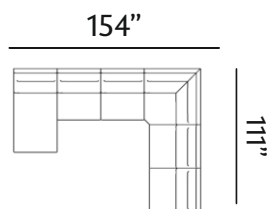

Sizes (LxWxH)

Out To Out

| | |
|--------|---------------------|
| MM | 3910 x 2810 x 885 |
| Inches | 154 x 111 x 35 |
| CBM | 7.05 (with Ottoman) |

LATINA

Our Latina series is a haven for good times. Sheltered with a supportive backrest and gently sloping curved arms, Latina provided ample cushioning along with fluffy side pillows.

Sizes (LxWxH)

Out To Out

MM 3505 x 2990 x 830

Inches 138 x 118 x 33

CBM 3.42

KONRAD

Konrad is a fine, modern lounge with low and broad seating for up to five. This seating is modular and comfy, fitted with soft fabric that feels fantastic to the touch and is stain resilient.

Sizes (LxWxH)

Out To Out

MM 3350 x 3350 x 940

Inches 132 x 132 x 37

CBM 4.5

NAPOLI

4+L

Our Napoli series rounds out modern spaces with a conversation-sparking figure and clean, cool lines. The seats provide tailored support with gently sloped cushions. Headrest cushions can be propped up at each seat for additional relaxation.

Sizes (LxWxH)

Out To Out

MM 3600 x 1720 x 770

Inches 142 x 68 x 30

CBM 3.3

NAPOLI

3+L

Our Napoli series rounds out modern spaces with a conversation-sparking figure and clean, cool lines. The seats provide tailored support with gently sloped cushions. Headrest cushions can be propped up at each seat for additional relaxation.