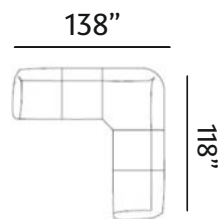

Sizes (LxWxH)

Out To Out

| | |
|--------|---------------------|
| MM | 3910 x 2810 x 885 |
| Inches | 154 x 111 x 35 |
| CBM | 7.05 (with Ottoman) |

LATINA

Our Latina series is a haven for good times. Sheltered with a supportive backrest and gently sloping curved arms, Latina provided ample cushioning along with fluffy side pillows.

Sizes (LxWxH)

Out To Out

MM 3505 x 2990 x 830

Inches 138 x 118 x 33

CBM 3.42

KONRAD

Konrad is a fine, modern lounge with low and broad seating for up to five. This seating is modular and comfy, fitted with soft fabric that feels fantastic to the touch and is stain resilient.

Sizes (LxWxH)

Out To Out

MM 4345 x 2690 x 945

Inches 171 x 106 x 37

CBM 5.32

KIA

Kia is the ultimate family lounge that adds a luxe look to living spaces. Admire its angular seated cushioning paired with a squarish base, offering a haven for hours of fun lounging together.

Sizes (LxWxH)

Out To Out

MM 3350 x 3350 x 940

Inches 132 x 132 x 37

CBM 4.5

NAPOLI

4+L

Our Napoli series rounds out modern spaces with a conversation-sparking figure and clean, cool lines. The seats provide tailored support with gently sloped cushions. Headrest cushions can be propped up at each seat for additional relaxation.