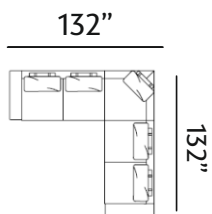

Sizes (LxWxH)

Out To Out

| | |
|--------|---------------------|
| MM | 3910 x 2810 x 885 |
| Inches | 154 x 111 x 35 |
| CBM | 7.05 (with Ottoman) |

LATINA

Our Latina series is a haven for good times. Sheltered with a supportive backrest and gently sloping curved arms, Latina provided ample cushioning along with fluffy side pillows.

Sizes (LxWxH)

Out To Out

MM 3505 x 2990 x 830

Inches 138 x 118 x 33

CBM 3.42

KONRAD

Konrad is a fine, modern lounge with low and broad seating for up to five. This seating is modular and comfy, fitted with soft fabric that feels fantastic to the touch and is stain resilient.

Sizes (LxWxH)

Out To Out

MM 4345 x 2690 x 945

Inches 171 x 106 x 37

CBM 5.32

KIA

Kia is the ultimate family lounge that adds a luxe look to living spaces. Admire its angular seated cushioning paired with a squarish base, offering a haven for hours of fun lounging together.

Sizes (LxWxH)

Out To Out

MM 3350 x 3350 x 940

Inches 132 x 132 x 37

CBM 4.5

NAPOLI

4+L

Our Napoli series rounds out modern spaces with a conversation-sparking figure and clean, cool lines. The seats provide tailored support with gently sloped cushions. Headrest cushions can be propped up at each seat for additional relaxation.