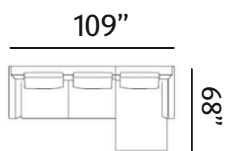

Sizes (LxWxH)

Out To Out

| | |
|--------|---------------------|
| MM | 3910 x 2810 x 885 |
| Inches | 154 x 111 x 35 |
| CBM | 7.05 (with Ottoman) |

LATINA

Our Latina series is a haven for good times. Sheltered with a supportive backrest and gently sloping curved arms, Latina provided ample cushioning along with fluffy side pillows.

Sizes (LxWxH)

Out To Out

MM 3350 x 3350 x 940

Inches 132 x 132 x 37

CBM 4.5

NAPOLI

4+L

Our Napoli series rounds out modern spaces with a conversation-sparking figure and clean, cool lines. The seats provide tailored support with gently sloped cushions. Headrest cushions can be propped up at each seat for additional relaxation.

Sizes (LxWxH)

Out To Out

MM 3600 x 1720 x 770

Inches 142 x 68 x 30

CBM 3.3

NAPOLI

3+L

Our Napoli series rounds out modern spaces with a conversation-sparking figure and clean, cool lines. The seats provide tailored support with gently sloped cushions. Headrest cushions can be propped up at each seat for additional relaxation.

Sizes (LxWxH)

Out To Out

MM 2780 x 1720 x 770

Inches 109 x 68 x 30

CBM 2.65

PALMSPRING

Immerse yourself in the expansive luxury of the Palm Springs Sectional, where generous dimensions meet sumptuous comfort. This richly upholstered sofa, adorned with lavish throw cushions, commands attention as the centerpiece of any refined living area.