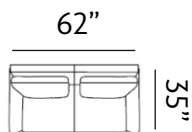

Sizes (LxWxH)

MM	1445 x 925 x 850	2000 x 925 x 850
Inches	57 x 36 x 33	79 x 36 x 33
CBM	0.82	1.12

SAN CARLOS

The San Carlos sofa boasts sumptuous fabric upholstery, supported by sturdy legs. Its generously cushioned armrests offer unparalleled comfort, while its sleek design exudes elegance and softness, embodying timeless style.

Sizes (LxWxH)

MM	1010 x 890 x 855	1545 x 890 x 855	2085 x 890 x 855
Inches	40 x 35 x 34	61 x 35 x 34	82 x 35 x 34
CBM	0.7	1.07	1.43

MELTON

The creamy, neutral palette brings warmth to modern spaces. Upholstered in a rosy beige top-grain fabric, our Melton sofa complements supple cushioned seating with sturdy wooden legs.

Sizes (LxWxH)

MM 875 x 860 x 915

1410 x 860 x 915

1945 x 860 x 915

Inches 34 x 34 x 36

56 x 34 x 36

77 x 34 x 36

CBM 0.48

Sizes (LxWxH)

MM 900 x 860 x 880

Inches 35 x 34 x 35

CBM 0.49

1430 x 860 x 880

56 x 34 x 35

0.77

1955 x 860 x 880