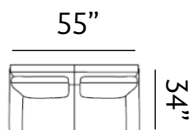

Sizes (LxWxH)

MM 875 x 860 x 915

1410 x 860 x 915

1945 x 860 x 915

Inches 34 x 34 x 36

56 x 34 x 36

77 x 34 x 36

CBM 0.48

Sizes (LxWxH)

MM 900 x 860 x 880

Inches 35 x 34 x 35

CBM 0.49

1430 x 860 x 880

56 x 34 x 35

0.77

1955 x 860 x 880

Sizes (LxWxH)

MM	920 x 900 x 890	1450 x 900 x 890	1950 x 900 x 890
Inches	36 x 35 x 35	57 x 35 x 35	77 x 35 x 35
CBM	0.51	0.79	1.06

DAYTON

Dreamy

Dayton showcases a charismatic appeal, with rounded armrests and traditional style seating. Dayton sits on uniquely shaped wooden legs and sets a new standard for entertaining guests.

Sizes (LxWxH)

MM	650 x 720 x 875	1390 x 865 x 900	1925 x 865 x 900
Inches	26 x 28 x 34	55 x 34 x 35	76 x 34 x 35
CBM	0.37	0.93	1.27

NELSON

Winsome

Nelson proves that great style drills down to the details. Clean and simple, the sofa features a gentle frame that sit on dark wooden tapered legs. Sink into the resilient foam seating and enjoy hours of fun with loved ones.