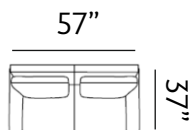

Sizes (LxWxH)

MM	750 x 860 x 870	1285 x 860 x 870	1820 x 860 x 870
Inches	30 x 34 x 34	51 x 34 x 34	72 x 34 x 34
CBM	0.42	0.7	0.98

DORSET

Our Dorset sofas are expertly-designed to fit smaller spaces with polished flair. They feature a soft tufted backrest and firm seat cushioning.

Sizes (LxWxH)

MM	925 x 900 x 920	1460 x 900 x 920	1990 x 900 x 920
Inches	36 x 35 x 36	57 x 35 x 36	78 x 35 x 36
CBM	0.61	0.95	1.34

MIRANO

Incomparable in its simplicity and comfort, the Mirano Sofa epitomises modern elegance. Its clean lines and tufted backrests exude sophistication, while sturdy legs provide stability. With meticulously crafted armrests, it defines contemporary design and luxurious comfort effortlessly.

Sizes (LxWxH)

MM 875 x 860 x 915

1410 x 860 x 915

1945 x 860 x 915

Inches 34 x 34 x 36

56 x 34 x 36

77 x 34 x 36

CBM 0.48

Sizes (LxWxH)

MM 900 x 860 x 880

Inches 35 x 34 x 35

CBM 0.49

1430 x 860 x 880

56 x 34 x 35

0.77

1955 x 860 x 880