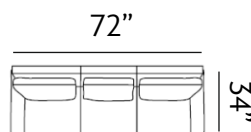

Sizes (LxWxH)

MM 875 x 860 x 915

1410 x 860 x 915

1945 x 860 x 915

Inches 34 x 34 x 36

56 x 34 x 36

77 x 34 x 36

CBM 0.48

GRIMSBY

Grimsby welcomes ultimate lounging and makes everyday feel like a holiday. It features inviting arms and graceful trimmings. Uniquely shape legs add a touch of class.

Sizes (LxWxH)

MM	905 x 840 x 885	1410 x 840 x 885	1915 x 840 x 885
Inches	36 x 33 x 35	56 x 33 x 35	75 x 33 x 35
CBM	0.42	0.65	0.88

MM	1375 x 935 x 890	1910 x 935 x 890
Inches	54 x 37 x 35	75 x 37 x 35
CBM	0.8	1.1

ASHFORD

Our Ashford sofas are regal and functional, with side pouches for storage. Scaled for apartments, these compact sofas feature button-tufted cushions and slim arms.

Sizes (LxWxH)

MM 900 x 860 x 880

Inches 35 x 34 x 35

CBM 0.49

1430 x 860 x 880

56 x 34 x 35

0.77

1955 x 860 x 880