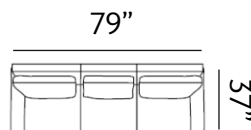

Sizes (LxWxH)

MM	750 x 860 x 870	1285 x 860 x 870	1820 x 860 x 870
Inches	30 x 34 x 34	51 x 34 x 34	72 x 34 x 34
CBM	0.42	0.7	0.98

DORSET

Our Dorset sofas are expertly-designed to fit smaller spaces with polished flair. They feature a soft tufted backrest and firm seat cushioning.

Sizes (LxWxH)

MM	925 x 900 x 920	1460 x 900 x 920	1990 x 900 x 920
Inches	36 x 35 x 36	57 x 35 x 36	78 x 35 x 36
CBM	0.61	0.95	1.34

MIRANO

Incomparable in its simplicity and comfort, the Mirano Sofa epitomises modern elegance. Its clean lines and tufted backrests exude sophistication, while sturdy legs provide stability. With meticulously crafted armrests, it defines contemporary design and luxurious comfort effortlessly.

Sizes (LxWxH)

MM 875 x 860 x 915

1410 x 860 x 915

1945 x 860 x 915

Inches 34 x 34 x 36

56 x 34 x 36

77 x 34 x 36

CBM 0.48

Sizes (LxWxH)

MM 900 x 860 x 880

Inches 35 x 34 x 35

CBM 0.49

1430 x 860 x 880

56 x 34 x 35

0.77

1955 x 860 x 880