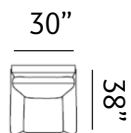

Sizes (LxWxH)

CHARLOTTE CHAIR

MM	950 x 950 x 920	1630 x 965 x 980	2215 x 965 x 980
Inches	37 x 37 x 36	64 x 38 x 39	87 x 38 x 39
CBM	0.8	1.16	1.56

CHICAGO

Cozy

Chicago is a modern classic featuring slender armrests for ultimate comfort. The sofa offers plush cushions supported with sturdy legs, easily making it an ideal choice for all homes.