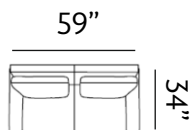

Sizes (LxWxH)

MM 875 x 860 x 915

1410 x 860 x 915

1945 x 860 x 915

Inches 34 x 34 x 36

56 x 34 x 36

77 x 34 x 36

CBM 0.48

Sizes (LxWxH)

MM 900 x 860 x 880

Inches 35 x 34 x 35

CBM 0.49

1430 x 860 x 880

56 x 34 x 35

0.77

1955 x 860 x 880

Sizes (LxWxH)

MM	1120 x 915 x 920	1625 x 915 x 920	2165 x 915 x 920
Inches	44 x 36 x 36	64 x 36 x 36	85 x 36 x 36
CBM	0.82	1.17	1.52

GLASGOW

Glorious

Warmth is added to modern interiors by the creamy, neutral color scheme. Our Glasgow couch, which is upholstered in a rosy beige top-grain fabric, pairs robust wooden legs with plush cushioned seats.

Sizes (LxWxH)

MM	1000 x 875 x 885	1535 x 875 x 885	2080 x 875 x 885
Inches	39 x 34 x 35	60 x 34 x 35	82 x 34 x 35
CBM	0.52	0.79	1.06

SCOTTSDALE

Serenity

Scottsdale warms up living rooms with its simple yet classy form features and sleek stainless steel footing. The seats are broad and paired with gently sloping arms, providing maximum comfort.