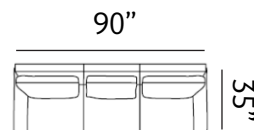

Sizes (LxWxH)

MM	1120 x 900 x 900	1705 x 900 x 900	2290 x 900 x 900
Inches	44 x 35 x 35	67 x 35 x 35	90 x 35 x 35
CBM	0.69	1.03	1.37

URBAN[®]
LIVING

FURNITURE KRAFT INTERNATIONAL (P) LTD.

217/218, Vasan Udyog Bhavan, Sun Mill Compound,
Behind Manyavar Showroom,