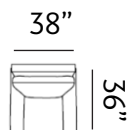

Sizes (LxWxH)

MM	960 x 920 x 900	1525 x 920 x 900	2105 x 920 x 900
Inches	38 x 36 x 35	60 x 36 x 35	83 x 36 x 35
CBM	0.61	0.97	1.33