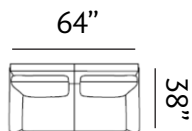

Sizes (LxWxH)

BEACHWOOD CHAIR

MM	1210 x 960 x 930	1820 x 955 x 950	2430 x 955 x 950
Inches	48 x 38 x 37	72 x 38 x 37	96 x 38 x 37
CBM	0.86	1.27	1.68

ST LUCIE

Splendid

Our St Lucie sofas are wide and spacious, featuring curved and buttoned armrests and soft back cushions. It's an ideal choice for family and friends to lounge in.

Sizes (LxWxH)

NAPLES CHAIR

MM 850 x 940 x 920
 Inches 33 x 37 x 36
 CBM 0.72

MM 1705 x 930 x 975
 Inches 67 x 37 x 38
 CBM 1.16

MM 2290 x 930 x 975
 Inches 90 x 37 x 38
 CBM 1.54

OXFORD

Original

Oxford has gently curved arms that provide comfort and a relaxed vibe. The sofa provides a upright seating with generous back cushions, ideally built for family-friendly gatherings.