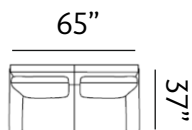

Sizes (LxWxH)

MM 875 x 860 x 915

1410 x 860 x 915

1945 x 860 x 915

Inches 34 x 34 x 36

56 x 34 x 36

77 x 34 x 36

CBM 0.48

Sizes (LxWxH)

MM 900 x 860 x 880

Inches 35 x 34 x 35

CBM 0.49

1430 x 860 x 880

56 x 34 x 35

0.77

1955 x 860 x 880

Sizes (LxWxH)

MM	880 x 865 x 940	1400 x 865 x 940	1945 x 865 x 940
Inches	35 x 34 x 37	55 x 34 x 37	77 x 34 x 37
CBM	0.49	0.78	1.07

CLAREMONT

Carefree

Our Claremont sofas are upright yet comfortable. Designed for casual conversations and gatherings, these sofas suit your space with a carefully crafted curving forms.

Sizes (LxWxH)

MM	910 x 965 x 930	1445 x 965 x 930	1980 x 965 x 930
Inches	36 x 38 x 37	57 x 38 x 37	78 x 38 x 37
CBM	0.62	1.04	1.42

BERN

Radiance

Bern offers comfortable bench-like cushioned seating, set in a broad frame. Contrast welting traces the arms and outlines the silhouette, creating a grand impression.