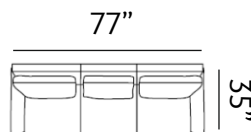

Sizes (LxWxH)

MM 875 x 860 x 915

1410 x 860 x 915

1945 x 860 x 915

Inches 34 x 34 x 36

56 x 34 x 36

77 x 34 x 36

CBM 0.48

Sizes (LxWxH)

MM	960 x 875 x 890	1495 x 875 x 890	2030 x 875 x 890
Inches	38 x 34 x 35	59 x 34 x 35	80 x 34 x 35
CBM	0.5	0.77	1.04

ANNISTON

Appeal

Anniston welcomes ultimate lounging and relaxation. The inviting arms are accentuated by graceful trimmings. Slender angled legs add to the sofa's light, contemporary look.

Sizes (LxWxH)

MM	900 x 870 x 900	1435 x 870 x 900	1970 x 870 x 900
Inches	35 x 34 x 35	56 x 34 x 35	78 x 34 x 35
CBM	0.49	0.76	1.02

FERNLEY

Friendly

Our Fernley sofas feature a neat look, with clean lines and formed cushioning. The sofas offer cosy seating, making it a repose for hours of friendly conversations.

Sizes (LxWxH)

MM	920 x 900 x 890	1450 x 900 x 890	1950 x 900 x 890
Inches	36 x 35 x 35	57 x 35 x 35	77 x 35 x 35
CBM	0.51	0.79	1.06

DAYTON

Dreamy

Dayton showcases a charismatic appeal, with rounded armrests and traditional style seating. Dayton sits on uniquely shaped wooden legs and sets a new standard for entertaining guests.