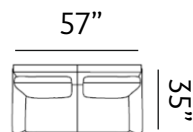

Sizes (LxWxH)

MM	1050 x 880 x 890	1585 x 880 x 890	2120 x 880 x 890
Inches	41 x 35 x 35	62 x 35 x 35	83 x 35 x 35
CBM	0.55	0.82	1.09

ADAMS

Our Adams sofas are a perfect solution for cosy rooms. Adam offers comfort and durability, featuring thin arms and a clean look. The tufted cushions and compact frame encourage much relaxation.

Sizes (LxWxH)

MM	750 x 860 x 870	1285 x 860 x 870	1820 x 860 x 870
Inches	30 x 34 x 34	51 x 34 x 34	72 x 34 x 34
CBM	0.42	0.7	0.98

DORSET

Our Dorset sofas are expertly-designed to fit smaller spaces with polished flair. They feature a soft tufted backrest and firm seat cushioning.

Sizes (LxWxH)

MM 875 x 860 x 915

1410 x 860 x 915

1945 x 860 x 915

Inches 34 x 34 x 36

56 x 34 x 36

77 x 34 x 36

CBM 0.48

Sizes (LxWxH)

MM 900 x 860 x 880

Inches 35 x 34 x 35

CBM 0.49

1430 x 860 x 880

56 x 34 x 35

0.77

1955 x 860 x 880