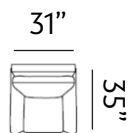

Sizes (LxWxH)

MONTREAL CHAIR

MM	785 x 875 x 910	1780 x 1010 x 965	2295 x 1010 x 965
Inches	31 x 34 x 36	70 x 40 x 38	90 x 40 x 38
CBM	0.7	1.73	2.22

ISTANBUL

Enchant

Lighten the mood with this space-conscious, Istanbul 3-piece sofa, a breath of fresh air against the cookie-cutter sets of today. Covered in cream-tone upholstery and loaded with supple texture, this less-is-more contemporary set is dressed to impress with its track armrests and angled side profiling, wrapped in a drape of softness for that little extra. Talk about sensational looks.