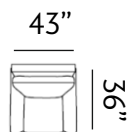

Sizes (LxWxH)

MM 875 x 860 x 915

1410 x 860 x 915

1945 x 860 x 915

Inches 34 x 34 x 36

56 x 34 x 36

77 x 34 x 36

CBM 0.48

Sizes (LxWxH)

MM 900 x 860 x 880

Inches 35 x 34 x 35

CBM 0.49

1430 x 860 x 880

56 x 34 x 35

0.77

1955 x 860 x 880

Sizes (LxWxH)

MM	960 x 900 x 850	1500 x 900 x 850	2030 x 900 x 850
Inches	38 x 35 x 33	59 x 35 x 33	80 x 35 x 33
CBM	0.75	1.15	1.55

RIO

Lovely

Our unique Rio collection is a great option for smaller spaces since it provides a lot of comfort and style in a little package. A clean silhouette keeps the look neat, while comfy cushions washable make Rio a collection that's easy to live with and love.

Sizes (LxWxH)

MM	1100 x 905 x 970	1580 x 905 x 970	2110 x 905 x 970
Inches	43 x 36 x 38	62 x 36 x 38	83 x 36 x 38
CBM	0.79	1.12	1.49

CLARKSVILLE

Charisma

Clarksville presents a charismatic appeal, with its subtle rounded armrests. With plenty of plush cushioning and a broad base, Clarksville is an ideal space to lounge in and relax with friends.