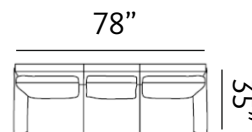

Sizes (LxWxH)

MM	1050 x 880 x 890	1585 x 880 x 890	2120 x 880 x 890
Inches	41 x 35 x 35	62 x 35 x 35	83 x 35 x 35
CBM	0.55	0.82	1.09

ADAMS

Our Adams sofas are a perfect solution for cosy rooms. Adam offers comfort and durability, featuring thin arms and a clean look. The tufted cushions and compact frame encourage much relaxation.

Sizes (LxWxH)

MM	750 x 860 x 870	1285 x 860 x 870	1820 x 860 x 870
Inches	30 x 34 x 34	51 x 34 x 34	72 x 34 x 34
CBM	0.42	0.7	0.98

DORSET

Our Dorset sofas are expertly-designed to fit smaller spaces with polished flair. They feature a soft tufted backrest and firm seat cushioning.

Sizes (LxWxH)

MM 875 x 860 x 915

1410 x 860 x 915

1945 x 860 x 915

Inches 34 x 34 x 36

56 x 34 x 36

77 x 34 x 36

CBM 0.48

Sizes (LxWxH)

MM 900 x 860 x 880

Inches 35 x 34 x 35

CBM 0.49

1430 x 860 x 880

56 x 34 x 35

0.77

1955 x 860 x 880