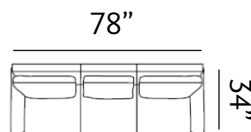

Sizes (LxWxH)

MM	915 x 875 x 880	1445 x 875 x 880	1980 x 875 x 880
Inches	36 x 34 x 35	57 x 34 x 35	78 x 34 x 35
CBM	0.5	0.77	1.05