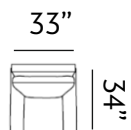

Sizes (LxWxH)

MM 875 x 860 x 915

1410 x 860 x 915

1945 x 860 x 915

Inches 34 x 34 x 36

56 x 34 x 36

77 x 34 x 36

CBM 0.48

Sizes (LxWxH)

MM 900 x 860 x 880

Inches 35 x 34 x 35

CBM 0.49

1430 x 860 x 880

56 x 34 x 35

0.77

1955 x 860 x 880

Sizes (LxWxH)

MM	650 x 720 x 875	1390 x 865 x 900	1925 x 865 x 900
Inches	26 x 28 x 34	55 x 34 x 35	76 x 34 x 35
CBM	0.37	0.93	1.27

NELSON

Winsome

Nelson proves that great style drills down to the details. Clean and simple, the sofa features a gentle frame that sit on dark wooden tapered legs. Sink into the resilient foam seating and enjoy hours of fun with loved ones.

Sizes (LxWxH)

MM	850 x 875 x 860	1385 x 875 x 860	1920 x 875 x 860
Inches	33 x 34 x 34	55 x 34 x 34	76 x 34 x 34
CBM	0.56	0.89	1.21

BRANDON

Beloved

Brandon is clean and unpretentious. The sofa goes beyond the everyday with its squarish, padded backrest. Angled legs finished in a dark-tone brown add a bit of lift to the generously cushioned seating.