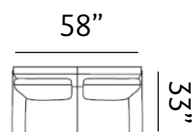

Sizes (LxWxH)

MM	930 x 840 x 890	1465 x 840 x 890	2000 x 840 x 890
Inches	37 x 33 x 35	58 x 33 x 35	79 x 33 x 35
CBM	0.59	0.74	1.00