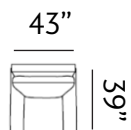

**NEW
LAUNCH**

Sizes (LxWxH)

MM	1005 x 870 x 990	1685 x 870 x 990	2370 x 870 x 990
Inches	40 x 34 x 39	66 x 34 x 39	93 x 34 x 39
CBM	0.54	0.9	1.25

HALESWORTH

Opulent

The Halesworth Sofa, graced with plush cushions, is a testament to exceptional craftsmanship. Its wooden legs enhance its plush comfort, while the skillful artisans' touch is evident in every detail. The addition of decorative metal nails further elevates its timeless elegance.

Sizes (LxWxH)

MM	1090 x 990 x 970	1650 x 990 x 970	2250 x 990 x 970
Inches	43 x 39 x 38	65 x 39 x 38	89 x 39 x 38
CBM	1.09	1.62	2.2

ST. HELENS

Tranquil

The St. Helens sofa radiates contemporary style, featuring premium upholstery, elegant metal nail accents, graceful wooden legs that add a touch of refinement, and sophisticated headrests for added comfort and style.