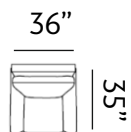

Sizes (LxWxH)

MM 875 x 860 x 915

1410 x 860 x 915

1945 x 860 x 915

Inches 34 x 34 x 36

56 x 34 x 36

77 x 34 x 36

CBM 0.48

Sizes (LxWxH)

MM 900 x 860 x 880

Inches 35 x 34 x 35

CBM 0.49

1430 x 860 x 880

56 x 34 x 35

0.77

1955 x 860 x 880

Sizes (LxWxH)

MM	900 x 870 x 900	1435 x 870 x 900	1970 x 870 x 900
Inches	35 x 34 x 35	56 x 34 x 35	78 x 34 x 35
CBM	0.49	0.76	1.02

FERNLEY

Friendly

Our Fernley sofas feature a neat look, with clean lines and formed cushioning. The sofas offer cosy seating, making it a repose for hours of friendly conversations.

Sizes (LxWxH)

MM	920 x 900 x 890	1450 x 900 x 890	1950 x 900 x 890
Inches	36 x 35 x 35	57 x 35 x 35	77 x 35 x 35
CBM	0.51	0.79	1.06

DAYTON

Dreamy

Dayton showcases a charismatic appeal, with rounded armrests and traditional style seating. Dayton sits on uniquely shaped wooden legs and sets a new standard for entertaining guests.