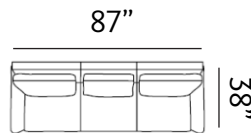

Sizes (LxWxH)

GIZZA CHAIR

MM 800 x 900 x 1005
 Inches 31 x 35 x 40
 CBM 0.73

MM 1670 x 1040 x 980
 Inches 66 x 41 x 39
 CBM 1.6

MM 2335 x 1040 x 980
 Inches 92 x 41 x 39
 CBM 2.22

SAN ANTONIO

Homely

San Antonio sofas combine warm tones, patterned cushions, and thick cozy seats so that you'll want to curl up and stay for a long time. The sofa provides a slightly upright sit on generous seat and back cushions so you can relax with some support.