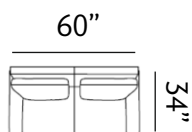

Sizes (LxWxH)

MM 875 x 860 x 915

1410 x 860 x 915

1945 x 860 x 915

Inches 34 x 34 x 36

56 x 34 x 36

77 x 34 x 36

CBM 0.48

Sizes (LxWxH)

MM 900 x 860 x 880

Inches 35 x 34 x 35

CBM 0.49

1430 x 860 x 880

56 x 34 x 35

0.77

1955 x 860 x 880

Sizes (LxWxH)

MM	1120 x 915 x 920	1625 x 915 x 920	2165 x 915 x 920
Inches	44 x 36 x 36	64 x 36 x 36	85 x 36 x 36
CBM	0.82	1.17	1.52

GLASGOW

Glorious

Warmth is added to modern interiors by the creamy, neutral color scheme. Our Glasgow couch, which is upholstered in a rosy beige top-grain fabric, pairs robust wooden legs with plush cushioned seats.

Sizes (LxWxH)

MM	1000 x 875 x 885	1535 x 875 x 885	2080 x 875 x 885
Inches	39 x 34 x 35	60 x 34 x 35	82 x 34 x 35
CBM	0.52	0.79	1.06

SCOTTSDALE

Serenity

Scottsdale warms up living rooms with its simple yet classy form features and sleek stainless steel footing. The seats are broad and paired with gently sloping arms, providing maximum comfort.