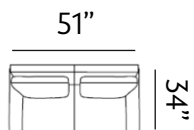

Sizes (LxWxH)

MM	1010 x 890 x 855	1545 x 890 x 855	2085 x 890 x 855
Inches	40 x 35 x 34	61 x 35 x 34	82 x 35 x 34
CBM	0.7	1.07	1.43

MELTON

The creamy, neutral palette brings warmth to modern spaces. Upholstered in a rosy beige top-grain fabric, our Melton sofa complements supple cushioned seating with sturdy wooden legs.

Sizes (LxWxH)

MM	1050 x 880 x 890	1585 x 880 x 890	2120 x 880 x 890
Inches	41 x 35 x 35	62 x 35 x 35	83 x 35 x 35
CBM	0.55	0.82	1.09

ADAMS

Our Adams sofas are a perfect solution for cosy rooms. Adam offers comfort and durability, featuring thin arms and a clean look. The tufted cushions and compact frame encourage much relaxation.

Sizes (LxWxH)

MM 875 x 860 x 915

1410 x 860 x 915

1945 x 860 x 915

Inches 34 x 34 x 36

56 x 34 x 36

77 x 34 x 36

CBM 0.48

Sizes (LxWxH)

MM 900 x 860 x 880

Inches 35 x 34 x 35

CBM 0.49

1430 x 860 x 880

56 x 34 x 35

0.77

1955 x 860 x 880