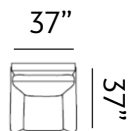

Sizes (LxWxH)

NAPLES CHAIR

MM 850 x 940 x 920
 Inches 33 x 37 x 36
 CBM 0.72

MM 1705 x 930 x 975
 Inches 67 x 37 x 38
 CBM 1.16

MM 2290 x 930 x 975
 Inches 90 x 37 x 38
 CBM 1.54

OXFORD

Original

Oxford has gently curved arms that provide comfort and a relaxed vibe. The sofa provides a upright seating with generous back cushions, ideally built for family-friendly gatherings.