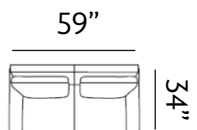

Sizes (LxWxH)

MM	865 x 860 x 890	1510 x 860 x 890	2000 x 860 x 890
Inches	34 x 34 x 35	59 x 34 x 35	79 x 34 x 35
CBM	0.47	0.8	1.06