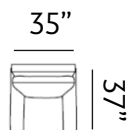

Sizes (LxWxH)

MM	890 x 930 x 930	1445 x 930 x 930	2005 x 930 x 930
Inches	35 x 37 x 37	57 x 37 x 37	79 x 37 x 37
CBM	0.64	1.03	1.43