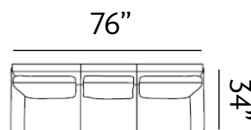

Sizes (LxWxH)

MM 875 x 860 x 915

1410 x 860 x 915

1945 x 860 x 915

Inches 34 x 34 x 36

56 x 34 x 36

77 x 34 x 36

CBM 0.48

Sizes (LxWxH)

MM	920 x 900 x 890	1450 x 900 x 890	1950 x 900 x 890
Inches	36 x 35 x 35	57 x 35 x 35	77 x 35 x 35
CBM	0.51	0.79	1.06

DAYTON

Dreamy

Dayton showcases a charismatic appeal, with rounded armrests and traditional style seating. Dayton sits on uniquely shaped wooden legs and sets a new standard for entertaining guests.

Sizes (LxWxH)

MM	650 x 720 x 875	1390 x 865 x 900	1925 x 865 x 900
Inches	26 x 28 x 34	55 x 34 x 35	76 x 34 x 35
CBM	0.37	0.93	1.27

NELSON

Winsome

Nelson proves that great style drills down to the details. Clean and simple, the sofa features a gentle frame that sit on dark wooden tapered legs. Sink into the resilient foam seating and enjoy hours of fun with loved ones.

Sizes (LxWxH)

MM	850 x 875 x 860	1385 x 875 x 860	1920 x 875 x 860
Inches	33 x 34 x 34	55 x 34 x 34	76 x 34 x 34
CBM	0.56	0.89	1.21

BRANDON

Beloved

Brandon is clean and unpretentious. The sofa goes beyond the everyday with its squarish, padded backrest. Angled legs finished in a dark-tone brown add a bit of lift to the generously cushioned seating.