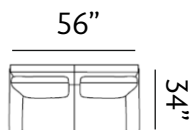

Sizes (LxWxH)

MM	750 x 860 x 870	1285 x 860 x 870	1820 x 860 x 870
Inches	30 x 34 x 34	51 x 34 x 34	72 x 34 x 34
CBM	0.42	0.7	0.98

DORSET

Our Dorset sofas are expertly-designed to fit smaller spaces with polished flair. They feature a soft tufted backrest and firm seat cushioning.

Sizes (LxWxH)

MM	890 x 930 x 930	1445 x 930 x 930	2005 x 930 x 930
Inches	35 x 37 x 37	57 x 37 x 37	79 x 37 x 37
CBM	0.64	1.03	1.43

PESCARA

The Pescara Sofa boasts exquisite fabric upholstery, offering both elegance and softness. Supported by sturdy yet stylish legs, its ergonomically designed armrests ensure comfort and style, epitomizing modern design with unparalleled sophistication and comfort.

Sizes (LxWxH)

MM 875 x 860 x 915

1410 x 860 x 915

1945 x 860 x 915

Inches 34 x 34 x 36

56 x 34 x 36

77 x 34 x 36

CBM 0.48

Sizes (LxWxH)

MM 900 x 860 x 880

Inches 35 x 34 x 35

CBM 0.49

1430 x 860 x 880

56 x 34 x 35

0.77

1955 x 860 x 880