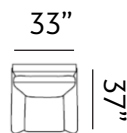

Sizes (LxWxH)

MM 900 x 860 x 880

Inches 35 x 34 x 35

CBM 0.49

1430 x 860 x 880

56 x 34 x 35

0.77

1955 x 860 x 880

NEW
LAUNCH

Sizes (LxWxH)

MM	1110 x 915 x 980	1670 x 915 x 980	2265 x 915 x 980
Inches	44 x 36 x 39	66 x 36 x 39	89 x 36 x 39
CBM	0.71	1.06	1.43

BEAUMONT

Balmy

Elevate your living space with this sophisticated sofa set, adorned with antique brass nail head trim, offering a perfect blend of luxury and comfort. Its contemporary design and plush seating are crafted for those who aspire to a lifestyle of elegance and superior comfort. This sofa set is not just furniture; it's a statement of refined taste.

NEW
LAUNCH

Sizes (LxWxH)

MM	960 x 920 x 900	1525 x 920 x 900	2105 x 920 x 900
Inches	38 x 36 x 35	60 x 36 x 35	83 x 36 x 35
CBM	0.61	0.97	1.33

ACTON

Allure

This sofa set embodies a contemporary aesthetic with its clean lines, complemented by blue pillows for a pop of color. The plush cushioning ensures comfort, while the modern design invites a stylish yet relaxed atmosphere.

NEW
LAUNCH

Sizes (LxWxH)

TRINSIC CHAIR

MM 850 x 930 x 910
 Inches 33 x 37 x 38
 CBM 0.68

MM 1755 x 980 x 965
 Inches 69 x 39 x 38
 CBM 1.38

MM 2340 x 980 x 965
 Inches 92 x 39 x 38
 CBM 1.83

BODRUM

Brawny