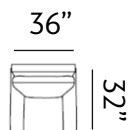

Sizes (LxWxH)

MM 875 x 860 x 915

1410 x 860 x 915

1945 x 860 x 915

Inches 34 x 34 x 36

56 x 34 x 36

77 x 34 x 36

CBM 0.48

Sizes (LxWxH)

MM 900 x 860 x 880

Inches 35 x 34 x 35

CBM 0.49

1430 x 860 x 880

56 x 34 x 35

0.77

1955 x 860 x 880

Sizes (LxWxH)

MM	920 x 900 x 890	1450 x 900 x 890	1950 x 900 x 890
Inches	36 x 35 x 35	57 x 35 x 35	77 x 35 x 35
CBM	0.51	0.79	1.06

DAYTON

Dreamy

Dayton showcases a charismatic appeal, with rounded armrests and traditional style seating. Dayton sits on uniquely shaped wooden legs and sets a new standard for entertaining guests.

Sizes (LxWxH)

MM	870 x 840 x 885	1435 x 840 x 885	1880 x 840 x 885
Inches	34 x 33 x 35	56 x 33 x 35	74 x 33 x 35
CBM	0.42	0.65	0.88

ANTALYA

Amaze

Antalya features saddled backrests that add a smart, sophisticated look to spaces. These sofas have a low seating profile and offer unexpectedly deep cushioning.