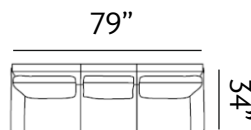

Sizes (LxWxH)

MM	750 x 860 x 870	1285 x 860 x 870	1820 x 860 x 870
Inches	30 x 34 x 34	51 x 34 x 34	72 x 34 x 34
CBM	0.42	0.7	0.98

DORSET

Our Dorset sofas are expertly-designed to fit smaller spaces with polished flair. They feature a soft tufted backrest and firm seat cushioning.

Sizes (LxWxH)

MM	925 x 900 x 920	1460 x 900 x 920	1990 x 900 x 920
Inches	36 x 35 x 36	57 x 35 x 36	78 x 35 x 36
CBM	0.61	0.95	1.34

MIRANO

Incomparable in its simplicity and comfort, the Mirano Sofa epitomises modern elegance. Its clean lines and tufted backrests exude sophistication, while sturdy legs provide stability. With meticulously crafted armrests, it defines contemporary design and luxurious comfort effortlessly.

Sizes (LxWxH)

MM	890 x 930 x 930	1445 x 930 x 930	2005 x 930 x 930
Inches	35 x 37 x 37	57 x 37 x 37	79 x 37 x 37
CBM	0.64	1.03	1.43

PESCARA

The Pescara Sofa boasts exquisite fabric upholstery, offering both elegance and softness. Supported by sturdy yet stylish legs, its ergonomically designed armrests ensure comfort and style, epitomizing modern design with unparalleled sophistication and comfort.

Sizes (LxWxH)

MM 875 x 860 x 915

1410 x 860 x 915

1945 x 860 x 915

Inches 34 x 34 x 36

56 x 34 x 36

77 x 34 x 36

CBM 0.48