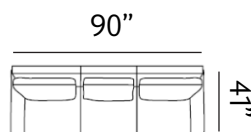

Sizes (LxWxH)

MM	955 x 1040 x 950	1615 x 1040 x 950	2275 x 1040 x 950
Inches	38 x 41 x 37	64 x 41 x 37	90 x 41 x 37
CBM	0.73	1.21	1.7