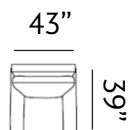

NEW
LAUNCH

Sizes (LxWxH)

MM	955 x 1040 x 950	1615 x 1040 x 950	2275 x 1040 x 950
Inches	38 x 41 x 37	64 x 41 x 37	90 x 41 x 37
CBM	0.73	1.21	1.7

EXTER

Elite

This sofa exemplifies refined comfort, featuring deep, plush seating with chic, patterned cushions and gracefully crafted dark wooden legs, crafted to elevate the sophistication of elegant interiors.

**NEW
LAUNCH**

Sizes (LxWxH)

MM	1005 x 870 x 990	1685 x 870 x 990	2370 x 870 x 990
Inches	40 x 34 x 39	66 x 34 x 39	93 x 34 x 39
CBM	0.54	0.9	1.25

HALESWORTH

Opulent

The Halesworth Sofa, graced with plush cushions, is a testament to exceptional craftsmanship. Its wooden legs enhance its plush comfort, while the skillful artisans' touch is evident in every detail. The addition of decorative metal nails further elevates its timeless elegance.