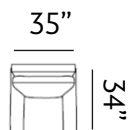

Sizes (LxWxH)

MM 875 x 860 x 915

1410 x 860 x 915

1945 x 860 x 915

Inches 34 x 34 x 36

56 x 34 x 36

77 x 34 x 36

CBM 0.48

Sizes (LxWxH)

MM 900 x 860 x 880

Inches 35 x 34 x 35

CBM 0.49

1430 x 860 x 880

56 x 34 x 35

0.77

1955 x 860 x 880

Sizes (LxWxH)

MM	1115 x 950 x 925	1650 x 950 x 925	2180 x 950 x 925
Inches	44 x 37 x 36	65 x 37 x 36	86 x 37 x 36
CBM	0.93	1.35	1.77

LOS ANGELES

Luxuriant

Clean yet comfortable, our Los Angeles sofas strike a perfect balance of elegance. The sofas are fitted with tufted backrests and tapered wooden legs with delicate gold trimming. The deep base encourages hours of lounging.