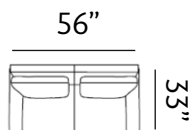

Sizes (LxWxH)

MM 875 x 860 x 915

1410 x 860 x 915

1945 x 860 x 915

Inches 34 x 34 x 36

56 x 34 x 36

77 x 34 x 36

CBM 0.48

Sizes (LxWxH)

MM 900 x 860 x 880

Inches 35 x 34 x 35

CBM 0.49

1430 x 860 x 880

56 x 34 x 35

0.77

1955 x 860 x 880

Sizes (LxWxH)

MM	920 x 900 x 890	1450 x 900 x 890	1950 x 900 x 890
Inches	36 x 35 x 35	57 x 35 x 35	77 x 35 x 35
CBM	0.51	0.79	1.06

DAYTON

Dreamy

Dayton showcases a charismatic appeal, with rounded armrests and traditional style seating. Dayton sits on uniquely shaped wooden legs and sets a new standard for entertaining guests.

Sizes (LxWxH)

MM	870 x 840 x 885	1435 x 840 x 885	1880 x 840 x 885
Inches	34 x 33 x 35	56 x 33 x 35	74 x 33 x 35
CBM	0.42	0.65	0.88

ANTALYA

Amaze

Antalya features saddled backrests that add a smart, sophisticated look to spaces. These sofas have a low seating profile and offer unexpectedly deep cushioning.