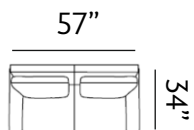

Sizes (LxWxH)

MM 875 x 860 x 915

1410 x 860 x 915

1945 x 860 x 915

Inches 34 x 34 x 36

56 x 34 x 36

77 x 34 x 36

CBM 0.48

Sizes (LxWxH)

MM 900 x 860 x 880

Inches 35 x 34 x 35

CBM 0.49

1430 x 860 x 880

56 x 34 x 35

0.77

1955 x 860 x 880

Sizes (LxWxH)

MM	850 x 875 x 860	1385 x 875 x 860	1920 x 875 x 860
Inches	33 x 34 x 34	55 x 34 x 34	76 x 34 x 34
CBM	0.56	0.89	1.21

BRANDON

Beloved

Brandon is clean and unpretentious. The sofa goes beyond the everyday with its squarish, padded backrest. Angled legs finished in a dark-tone brown add a bit of lift to the generously cushioned seating.

Sizes (LxWxH)

MM	910 x 870 x 885	1440 x 870 x 885	1970 x 870 x 885
Inches	36 x 34 x 35	57 x 34 x 35	78 x 34 x 35
CBM	0.49	0.77	1.04

ANCHORAGE

Aura

Our Anchorage sofas welcome lounging with gentle arms and style. The rounded corners and generous seating create a contemporary and inviting look.