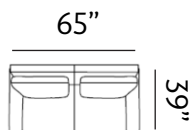

Sizes (LxWxH)

MM 900 x 860 x 880

Inches 35 x 34 x 35

CBM 0.49

1430 x 860 x 880

56 x 34 x 35

0.77

1955 x 860 x 880

NEW
LAUNCH

Sizes (LxWxH)

MM	955 x 1040 x 950	1615 x 1040 x 950	2275 x 1040 x 950
Inches	38 x 41 x 37	64 x 41 x 37	90 x 41 x 37
CBM	0.73	1.21	1.7

EXTER

Elite

This sofa exemplifies refined comfort, featuring deep, plush seating with chic, patterned cushions and gracefully crafted dark wooden legs, crafted to elevate the sophistication of elegant interiors.

**NEW
LAUNCH**

Sizes (LxWxH)

MM	1005 x 870 x 990	1685 x 870 x 990	2370 x 870 x 990
Inches	40 x 34 x 39	66 x 34 x 39	93 x 34 x 39
CBM	0.54	0.9	1.25

HALESWORTH

Opulent

The Halesworth Sofa, graced with plush cushions, is a testament to exceptional craftsmanship. Its wooden legs enhance its plush comfort, while the skillful artisans' touch is evident in every detail. The addition of decorative metal nails further elevates its timeless elegance.

Sizes (LxWxH)

MM	1090 x 990 x 970	1650 x 990 x 970	2250 x 990 x 970
Inches	43 x 39 x 38	65 x 39 x 38	89 x 39 x 38
CBM	1.09	1.62	2.2

ST. HELENS

Tranquil

The St. Helens sofa radiates contemporary style, featuring premium upholstery, elegant metal nail accents, graceful wooden legs that add a touch of refinement, and sophisticated headrests for added comfort and style.