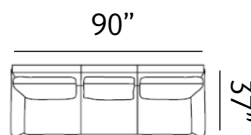

Sizes (LxWxH)

BEACHWOOD CHAIR

MM	1210 x 960 x 930	1820 x 955 x 950	2430 x 955 x 950
Inches	48 x 38 x 37	72 x 38 x 37	96 x 38 x 37
CBM	0.86	1.27	1.68

ST LUCIE

Splendid

Our St Lucie sofas are wide and spacious, featuring curved and buttoned armrests and soft back cushions. It's an ideal choice for family and friends to lounge in.