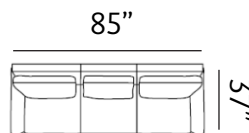

Sizes (LxWxH)

CHARLOTTE CHAIR

MM	950 x 950 x 920	1630 x 965 x 980	2215 x 965 x 980
Inches	37 x 37 x 36	64 x 38 x 39	87 x 38 x 39
CBM	0.8	1.16	1.56

CHICAGO

Cozy

Chicago is a modern classic featuring slender armrests for ultimate comfort. The sofa offers plush cushions supported with sturdy legs, easily making it an ideal choice for all homes.

Sizes (LxWxH)

CAIRNS CHAIR

MM 765 x 975 x 960
 Inches 30 x 38 x 38
 CBM 0.72

MM 1575 x 940 x 975
 Inches 62 x 37 x 38
 CBM 1.16

MM 2165 x 940 x 975
 Inches 85 x 37 x 38
 CBM 1.54

DENVER

Dream

Featuring bold patterns, complementary colours and cosy seating, the Denver collection makes your living room stand out and imprints a lasting impression.