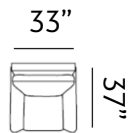

Sizes (LxWxH)

GIZZA CHAIR

MM 800 x 900 x 1005
 Inches 31 x 35 x 40
 CBM 0.73

MM 1670 x 1040 x 980
 Inches 66 x 41 x 39
 CBM 1.6

MM 2335 x 1040 x 980
 Inches 92 x 41 x 39
 CBM 2.22

SAN ANTONIO

Homely

San Antonio sofas combine warm tones, patterned cushions, and thick cozy seats so that you'll want to curl up and stay for a long time. The sofa provides a slightly upright sit on generous seat and back cushions so you can relax with some support.