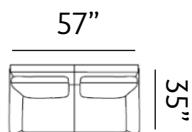

Sizes (LxWxH)

MM 875 x 860 x 915

1410 x 860 x 915

1945 x 860 x 915

Inches 34 x 34 x 36

56 x 34 x 36

77 x 34 x 36

CBM 0.48

Sizes (LxWxH)

MM 900 x 860 x 880

Inches 35 x 34 x 35

CBM 0.49

1430 x 860 x 880

56 x 34 x 35

0.77

1955 x 860 x 880

Sizes (LxWxH)

MM	900 x 870 x 900	1435 x 870 x 900	1970 x 870 x 900
Inches	35 x 34 x 35	56 x 34 x 35	78 x 34 x 35
CBM	0.49	0.76	1.02

FERNLEY

Friendly

Our Fernley sofas feature a neat look, with clean lines and formed cushioning. The sofas offer cosy seating, making it a repose for hours of friendly conversations.

Sizes (LxWxH)

MM	920 x 900 x 890	1450 x 900 x 890	1950 x 900 x 890
Inches	36 x 35 x 35	57 x 35 x 35	77 x 35 x 35
CBM	0.51	0.79	1.06

DAYTON

Dreamy

Dayton showcases a charismatic appeal, with rounded armrests and traditional style seating. Dayton sits on uniquely shaped wooden legs and sets a new standard for entertaining guests.