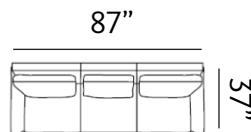

Sizes (LxWxH)

CAIRNS CHAIR

MM 765 x 975 x 960
 Inches 30 x 38 x 38
 CBM 0.72

MM 1575 x 940 x 975
 Inches 62 x 37 x 38
 CBM 1.16

MM 2165 x 940 x 975
 Inches 85 x 37 x 38
 CBM 1.54

DENVER

Dream

Featuring bold patterns, complementary colours and cosy seating, the Denver collection makes your living room stand out and imprints a lasting impression.