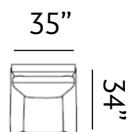

Sizes (LxWxH)

MM 875 x 860 x 915

1410 x 860 x 915

1945 x 860 x 915

Inches 34 x 34 x 36

56 x 34 x 36

77 x 34 x 36

CBM 0.48

Sizes (LxWxH)

MM 900 x 860 x 880

Inches 35 x 34 x 35

CBM 0.49

1430 x 860 x 880

56 x 34 x 35

0.77

1955 x 860 x 880

Sizes (LxWxH)

MM	1000 x 875 x 885	1535 x 875 x 885	2080 x 875 x 885
Inches	39 x 34 x 35	60 x 34 x 35	82 x 34 x 35
CBM	0.52	0.79	1.06

SCOTTSDALE

Serenity

Scottsdale warms up living rooms with its simple yet classy form features and sleek stainless steel footing. The seats are broad and paired with gently sloping arms, providing maximum comfort.

Sizes (LxWxH)

MM	960 x 875 x 890	1495 x 875 x 890	2030 x 875 x 890
Inches	38 x 34 x 35	59 x 34 x 35	80 x 34 x 35
CBM	0.5	0.77	1.04

ANNISTON

Appeal

Anniston welcomes ultimate lounging and relaxation. The inviting arms are accentuated by graceful trimmings. Slender angled legs add to the sofa's light, contemporary look.