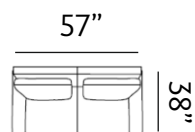

Sizes (LxWxH)

MM 875 x 860 x 915

1410 x 860 x 915

1945 x 860 x 915

Inches 34 x 34 x 36

56 x 34 x 36

77 x 34 x 36

CBM 0.48

Sizes (LxWxH)

MM 900 x 860 x 880

Inches 35 x 34 x 35

CBM 0.49

1430 x 860 x 880

56 x 34 x 35

0.77

1955 x 860 x 880

Sizes (LxWxH)

MM	910 x 870 x 885	1440 x 870 x 885	1970 x 870 x 885
Inches	36 x 34 x 35	57 x 34 x 35	78 x 34 x 35
CBM	0.49	0.77	1.04

ANCHORAGE

Aura

Our Anchorage sofas welcome lounging with gentle arms and style. The rounded corners and generous seating create a contemporary and inviting look.

Sizes (LxWxH)

MM	880 x 865 x 940	1400 x 865 x 940	1945 x 865 x 940
Inches	35 x 34 x 37	55 x 34 x 37	77 x 34 x 37
CBM	0.49	0.78	1.07

CLAREMONT

Carefree

Our Claremont sofas are upright yet comfortable. Designed for casual conversations and gatherings, these sofas suit your space with a carefully crafted curving forms.