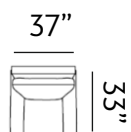

Sizes (LxWxH)

MM	930 x 840 x 890	1465 x 840 x 890	2000 x 840 x 890
Inches	37 x 33 x 35	58 x 33 x 35	79 x 33 x 35
CBM	0.59	0.74	1.00