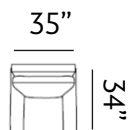

Sizes (LxWxH)

MM 875 x 860 x 915

1410 x 860 x 915

1945 x 860 x 915

Inches 34 x 34 x 36

56 x 34 x 36

77 x 34 x 36

CBM 0.48

MM	1375 x 935 x 890	1910 x 935 x 890
Inches	54 x 37 x 35	75 x 37 x 35
CBM	0.8	1.1

ASHFORD

Our Ashford sofas are regal and functional, with side pouches for storage. Scaled for apartments, these compact sofas feature button-tufted cushions and slim arms.

Sizes (LxWxH)

MM	770 x 875 x 900	1290 x 875 x 900	1840 x 875 x 900
Inches	30 x 34 x 35	51 x 34 x 35	72 x 34 x 35
CBM	0.52	0.85	1.2

DEVON

Devon features ample seating, bolstered by its deep back pillow and comfortable frame. The sofa has welting along the arms, and adds a sense of majesty to any room.

Sizes (LxWxH)

MM 900 x 860 x 880

Inches 35 x 34 x 35

CBM 0.49

1430 x 860 x 880

56 x 34 x 35

0.77

1955 x 860 x 880