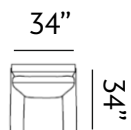

Sizes (LxWxH)

MM	865 x 860 x 890	1510 x 860 x 890	2000 x 860 x 890
Inches	34 x 34 x 35	59 x 34 x 35	79 x 34 x 35
CBM	0.47	0.8	1.06