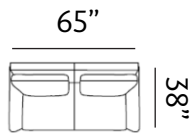

Sizes (LxWxH)

MM 900 x 860 x 880

Inches 35 x 34 x 35

CBM 0.49

1430 x 860 x 880

56 x 34 x 35

0.77

1955 x 860 x 880

Sizes (LxWxH)

GIZZA CHAIR

MM 800 x 900 x 1005
 Inches 31 x 35 x 40
 CBM 0.73

MM 1670 x 1040 x 980
 Inches 66 x 41 x 39
 CBM 1.6

MM 2335 x 1040 x 980
 Inches 92 x 41 x 39
 CBM 2.22

SAN ANTONIO

Homely

San Antonio sofas combine warm tones, patterned cushions, and thick cozy seats so that you'll want to curl up and stay for a long time. The sofa provides a slightly upright sit on generous seat and back cushions so you can relax with some support.