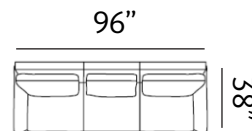

Sizes (LxWxH)

NAPLES CHAIR

MM 850 x 940 x 920
 Inches 33 x 37 x 36
 CBM 0.72

MM 1660 x 970 x 980
 Inches 65 x 38 x 39
 CBM 1.1

MM 2240 x 970 x 980
 Inches 88 x 38 x 39
 CBM 1.5

TORONTO

Treasure

Our Toronto sofas are extra-long and spacious, featuring deep, low seats and soft back cushions. It's an ideal choice for hosting family and friends over.