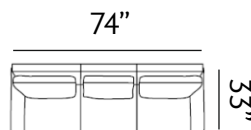

Sizes (LxWxH)

MM 875 x 860 x 915

1410 x 860 x 915

1945 x 860 x 915

Inches 34 x 34 x 36

56 x 34 x 36

77 x 34 x 36

CBM 0.48

Sizes (LxWxH)

MM	920 x 900 x 890	1450 x 900 x 890	1950 x 900 x 890
Inches	36 x 35 x 35	57 x 35 x 35	77 x 35 x 35
CBM	0.51	0.79	1.06

DAYTON

Dreamy

Dayton showcases a charismatic appeal, with rounded armrests and traditional style seating. Dayton sits on uniquely shaped wooden legs and sets a new standard for entertaining guests.

Sizes (LxWxH)

MM	870 x 840 x 885	1435 x 840 x 885	1880 x 840 x 885
Inches	34 x 33 x 35	56 x 33 x 35	74 x 33 x 35
CBM	0.42	0.65	0.88

ANTALYA

Amaze

Antalya features saddled backrests that add a smart, sophisticated look to spaces. These sofas have a low seating profile and offer unexpectedly deep cushioning.