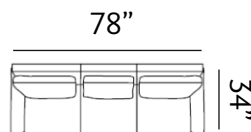

Sizes (LxWxH)

MM 875 x 860 x 915

1410 x 860 x 915

1945 x 860 x 915

Inches 34 x 34 x 36

56 x 34 x 36

77 x 34 x 36

CBM 0.48

Sizes (LxWxH)

MM	1000 x 875 x 885	1535 x 875 x 885	2080 x 875 x 885
Inches	39 x 34 x 35	60 x 34 x 35	82 x 34 x 35
CBM	0.52	0.79	1.06

SCOTTSDALE

Serenity

Scottsdale warms up living rooms with its simple yet classy form features and sleek stainless steel footing. The seats are broad and paired with gently sloping arms, providing maximum comfort.

Sizes (LxWxH)

MM	960 x 875 x 890	1495 x 875 x 890	2030 x 875 x 890
Inches	38 x 34 x 35	59 x 34 x 35	80 x 34 x 35
CBM	0.5	0.77	1.04

ANNISTON

Appeal

Anniston welcomes ultimate lounging and relaxation. The inviting arms are accentuated by graceful trimmings. Slender angled legs add to the sofa's light, contemporary look.

Sizes (LxWxH)

MM	920 x 900 x 890	1450 x 900 x 890	1950 x 900 x 890
Inches	36 x 35 x 35	57 x 35 x 35	77 x 35 x 35
CBM	0.51	0.79	1.06

DAYTON

Dreamy

Dayton showcases a charismatic appeal, with rounded armrests and traditional style seating. Dayton sits on uniquely shaped wooden legs and sets a new standard for entertaining guests.