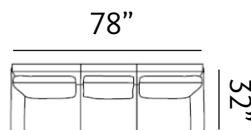

Sizes (LxWxH)

MM 875 x 860 x 915

1410 x 860 x 915

1945 x 860 x 915

Inches 34 x 34 x 36

56 x 34 x 36

77 x 34 x 36

CBM 0.48

Sizes (LxWxH)

MM	920 x 900 x 890	1450 x 900 x 890	1950 x 900 x 890
Inches	36 x 35 x 35	57 x 35 x 35	77 x 35 x 35
CBM	0.51	0.79	1.06

DAYTON

Dreamy

Dayton showcases a charismatic appeal, with rounded armrests and traditional style seating. Dayton sits on uniquely shaped wooden legs and sets a new standard for entertaining guests.

Sizes (LxWxH)

MM	870 x 840 x 885	1435 x 840 x 885	1880 x 840 x 885
Inches	34 x 33 x 35	56 x 33 x 35	74 x 33 x 35
CBM	0.42	0.65	0.88

ANTALYA

Amaze

Antalya features saddled backrests that add a smart, sophisticated look to spaces. These sofas have a low seating profile and offer unexpectedly deep cushioning.