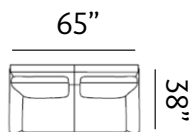

Sizes (LxWxH)

MM 900 x 860 x 880

Inches 35 x 34 x 35

CBM 0.49

1430 x 860 x 880

56 x 34 x 35

0.77

1955 x 860 x 880

Sizes (LxWxH)

NAPLES CHAIR

MM 850 x 940 x 920
 Inches 33 x 37 x 36
 CBM 0.72

MM 1650 x 955 x 965
 Inches 65 x 38 x 38
 CBM 1.19

MM 2200 x 955 x 965
 Inches 87 x 38 x 38
 CBM 1.6

LANCASTER

Royalty

Our Lancaster sofas presents a touch of class and relaxation to homes with soft tones and patterned cushions. The spacious seating and plush cushioning makes it a royal setting for guests.