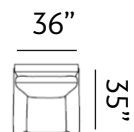

Sizes (LxWxH)

MM	1050 x 880 x 890	1585 x 880 x 890	2120 x 880 x 890
Inches	41 x 35 x 35	62 x 35 x 35	83 x 35 x 35
CBM	0.55	0.82	1.09

ADAMS

Our Adams sofas are a perfect solution for cosy rooms. Adam offers comfort and durability, featuring thin arms and a clean look. The tufted cushions and compact frame encourage much relaxation.

Sizes (LxWxH)

MM	750 x 860 x 870	1285 x 860 x 870	1820 x 860 x 870
Inches	30 x 34 x 34	51 x 34 x 34	72 x 34 x 34
CBM	0.42	0.7	0.98

DORSET

Our Dorset sofas are expertly-designed to fit smaller spaces with polished flair. They feature a soft tufted backrest and firm seat cushioning.

Sizes (LxWxH)

MM 875 x 860 x 915

1410 x 860 x 915

1945 x 860 x 915

Inches 34 x 34 x 36

56 x 34 x 36

77 x 34 x 36

CBM 0.48

Sizes (LxWxH)

MM 900 x 860 x 880

Inches 35 x 34 x 35

CBM 0.49

1430 x 860 x 880

56 x 34 x 35

0.77

1955 x 860 x 880