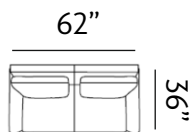

Sizes (LxWxH)

MM 875 x 860 x 915

1410 x 860 x 915

1945 x 860 x 915

Inches 34 x 34 x 36

56 x 34 x 36

77 x 34 x 36

CBM 0.48

Sizes (LxWxH)

MM 900 x 860 x 880

Inches 35 x 34 x 35

CBM 0.49

1430 x 860 x 880

56 x 34 x 35

0.77

1955 x 860 x 880

Sizes (LxWxH)

MM	960 x 900 x 850	1500 x 900 x 850	2030 x 900 x 850
Inches	38 x 35 x 33	59 x 35 x 33	80 x 35 x 33
CBM	0.75	1.15	1.55

RIO

Lovely

Our unique Rio collection is a great option for smaller spaces since it provides a lot of comfort and style in a little package. A clean silhouette keeps the look neat, while comfy cushions washable make Rio a collection that's easy to live with and love.

Sizes (LxWxH)

MM	1100 x 905 x 970	1580 x 905 x 970	2110 x 905 x 970
Inches	43 x 36 x 38	62 x 36 x 38	83 x 36 x 38
CBM	0.79	1.12	1.49

CLARKSVILLE

Charisma

Clarksville presents a charismatic appeal, with its subtle rounded armrests. With plenty of plush cushioning and a broad base, Clarksville is an ideal space to lounge in and relax with friends.