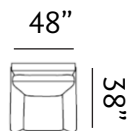

Sizes (LxWxH)

NAPLES CHAIR

MM 850 x 940 x 920
 Inches 33 x 37 x 36
 CBM 0.72

MM 1660 x 970 x 980
 Inches 65 x 38 x 39
 CBM 1.1

MM 2240 x 970 x 980
 Inches 88 x 38 x 39
 CBM 1.5

TORONTO

Treasure

Our Toronto sofas are extra-long and spacious, featuring deep, low seats and soft back cushions. It's an ideal choice for hosting family and friends over.

Sizes (LxWxH)

BEACHWOOD CHAIR

MM	1210 x 960 x 930	1820 x 955 x 950	2430 x 955 x 950
Inches	48 x 38 x 37	72 x 38 x 37	96 x 38 x 37
CBM	0.86	1.27	1.68

ST LUCIE

Splendid

Our St Lucie sofas are wide and spacious, featuring curved and buttoned armrests and soft back cushions. It's an ideal choice for family and friends to lounge in.