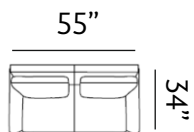

Sizes (LxWxH)

MM 875 x 860 x 915

1410 x 860 x 915

1945 x 860 x 915

Inches 34 x 34 x 36

56 x 34 x 36

77 x 34 x 36

CBM 0.48

Sizes (LxWxH)

MM 900 x 860 x 880

Inches 35 x 34 x 35

CBM 0.49

1430 x 860 x 880

56 x 34 x 35

0.77

1955 x 860 x 880

Sizes (LxWxH)

MM	850 x 875 x 860	1385 x 875 x 860	1920 x 875 x 860
Inches	33 x 34 x 34	55 x 34 x 34	76 x 34 x 34
CBM	0.56	0.89	1.21

BRANDON

Beloved

Brandon is clean and unpretentious. The sofa goes beyond the everyday with its squarish, padded backrest. Angled legs finished in a dark-tone brown add a bit of lift to the generously cushioned seating.

Sizes (LxWxH)

MM	910 x 870 x 885	1440 x 870 x 885	1970 x 870 x 885
Inches	36 x 34 x 35	57 x 34 x 35	78 x 34 x 35
CBM	0.49	0.77	1.04

ANCHORAGE

Aura

Our Anchorage sofas welcome lounging with gentle arms and style. The rounded corners and generous seating create a contemporary and inviting look.