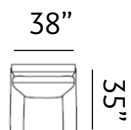

Sizes (LxWxH)

MM 875 x 860 x 915

1410 x 860 x 915

1945 x 860 x 915

Inches 34 x 34 x 36

56 x 34 x 36

77 x 34 x 36

CBM 0.48

Sizes (LxWxH)

MM 900 x 860 x 880

Inches 35 x 34 x 35

CBM 0.49

1430 x 860 x 880

56 x 34 x 35

0.77

1955 x 860 x 880

Sizes (LxWxH)

MM	960 x 900 x 850	1500 x 900 x 850	2030 x 900 x 850
Inches	38 x 35 x 33	59 x 35 x 33	80 x 35 x 33
CBM	0.75	1.15	1.55

RIO

Lovely

Our unique Rio collection is a great option for smaller spaces since it provides a lot of comfort and style in a little package. A clean silhouette keeps the look neat, while comfy cushions washable make Rio a collection that's easy to live with and love.