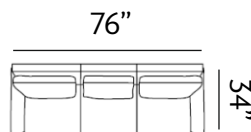

Sizes (LxWxH)

MM 875 x 860 x 915

1410 x 860 x 915

1945 x 860 x 915

Inches 34 x 34 x 36

56 x 34 x 36

77 x 34 x 36

CBM 0.48

Sizes (LxWxH)

MM	920 x 900 x 890	1450 x 900 x 890	1950 x 900 x 890
Inches	36 x 35 x 35	57 x 35 x 35	77 x 35 x 35
CBM	0.51	0.79	1.06

DAYTON

Dreamy

Dayton showcases a charismatic appeal, with rounded armrests and traditional style seating. Dayton sits on uniquely shaped wooden legs and sets a new standard for entertaining guests.

Sizes (LxWxH)

MM	870 x 840 x 885	1435 x 840 x 885	1880 x 840 x 885
Inches	34 x 33 x 35	56 x 33 x 35	74 x 33 x 35
CBM	0.42	0.65	0.88

ANTALYA

Amaze

Antalya features saddled backrests that add a smart, sophisticated look to spaces. These sofas have a low seating profile and offer unexpectedly deep cushioning.

Sizes (LxWxH)

MM	915 x 820 x 865	1445 x 820 x 865	1980 x 820 x 865
Inches	36 x 32 x 34	57 x 32 x 34	78 x 32 x 34
CBM	0.59	0.89	1.2

WARWICK

Warmth

Warwick presents a neat and elegant look with its lined backrest and low bench seating. The subtle curvaceous form of the sofas are complemented by gold-capped tapering legs and warm walnut finishing. The sofa sits upright and gives a royal charm to any sitting room.