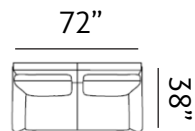

Sizes (LxWxH)

NAPLES CHAIR

MM 850 x 940 x 920
 Inches 33 x 37 x 36
 CBM 0.72

MM 1660 x 970 x 980
 Inches 65 x 38 x 39
 CBM 1.1

MM 2240 x 970 x 980
 Inches 88 x 38 x 39
 CBM 1.5

TORONTO

Treasure

Our Toronto sofas are extra-long and spacious, featuring deep, low seats and soft back cushions. It's an ideal choice for hosting family and friends over.