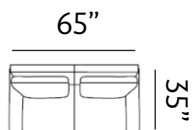

Sizes (LxWxH)

CHARLOTTE CHAIR

MM	950 x 950 x 920	1620 x 1080 x 990	2200 x 1080 x 990
Inches	37 x 37 x 36	64 x 43 x 39	87 x 43 x 39
CBM	0.8	1.7	2.28

MEMPHIS

Marquis

Our Memphis sofas presents a touch of classic features and relaxation to homes with neutral tones and patterned cushions. The spacious seating and plush cushioning makes it a royal setting for guests.