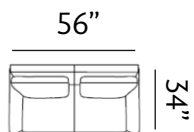

Sizes (LxWxH)

MM 875 x 860 x 915

1410 x 860 x 915

1945 x 860 x 915

Inches 34 x 34 x 36

56 x 34 x 36

77 x 34 x 36

CBM 0.48

Sizes (LxWxH)

MM 900 x 860 x 880

Inches 35 x 34 x 35

CBM 0.49

1430 x 860 x 880

56 x 34 x 35

0.77

1955 x 860 x 880

Sizes (LxWxH)

MM	960 x 875 x 890	1495 x 875 x 890	2030 x 875 x 890
Inches	38 x 34 x 35	59 x 34 x 35	80 x 34 x 35
CBM	0.5	0.77	1.04

ANNISTON

Appeal

Anniston welcomes ultimate lounging and relaxation. The inviting arms are accentuated by graceful trimmings. Slender angled legs add to the sofa's light, contemporary look.

Sizes (LxWxH)

MM	920 x 900 x 890	1450 x 900 x 890	1950 x 900 x 890
Inches	36 x 35 x 35	57 x 35 x 35	77 x 35 x 35
CBM	0.51	0.79	1.06

DAYTON

Dreamy

Dayton showcases a charismatic appeal, with rounded armrests and traditional style seating. Dayton sits on uniquely shaped wooden legs and sets a new standard for entertaining guests.