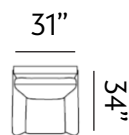

Sizes (LxWxH)

MM	1090 x 990 x 970	1650 x 990 x 970	2250 x 990 x 970
Inches	43 x 39 x 38	65 x 39 x 38	89 x 39 x 38
CBM	1.09	1.62	2.2

CAPE TOWN

Serene

Lighten the mood with this space-conscious, Istanbul 3-piece sofa, a breath of fresh air against the cookie-cutter sets of today. Covered in cream-tone upholstery and loaded with supple texture, this less-is-more contemporary set is dressed to impress with its track armrests and angled side profiling, wrapped in a drape of softness for that little extra. Talk about sensational looks.