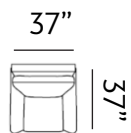

Sizes (LxWxH)

CHARLOTTE CHAIR

MM	950 x 950 x 920	1705 x 950 x 1000	2290 x 950 x 1000
Inches	37 x 37 x 36	67 x 37 x 39	90 x 37 x 39
CBM	0.8	1.23	1.65

TROY

Tender

Our Troy sofas is styled with a distinctive curved arch frame. The sofas are neatly upholstered to provide comfortable seating with a polished look for formal settings.