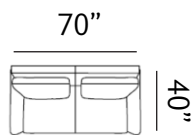

Sizes (LxWxH)

MM 900 x 860 x 880

Inches 35 x 34 x 35

CBM 0.49

1430 x 860 x 880

56 x 34 x 35

0.77

1955 x 860 x 880

Sizes (LxWxH)

MM	1090 x 990 x 970	1650 x 990 x 970	2250 x 990 x 970
Inches	43 x 39 x 38	65 x 39 x 38	89 x 39 x 38
CBM	1.09	1.62	2.2

CAPE TOWN

Serene

Lighten the mood with this space-conscious, Istanbul 3-piece sofa, a breath of fresh air against the cookie-cutter sets of today. Covered in cream-tone upholstery and loaded with supple texture, this less-is-more contemporary set is dressed to impress with its track armrests and angled side profiling, wrapped in a drape of softness for that little extra. Talk about sensational looks.