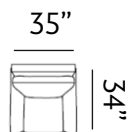

Sizes (LxWxH)

MM 875 x 860 x 915

1410 x 860 x 915

1945 x 860 x 915

Inches 34 x 34 x 36

56 x 34 x 36

77 x 34 x 36

CBM 0.48

Sizes (LxWxH)

MM 900 x 860 x 880

Inches 35 x 34 x 35

CBM 0.49

1430 x 860 x 880

56 x 34 x 35

0.77

1955 x 860 x 880

Sizes (LxWxH)

MM	850 x 875 x 860	1385 x 875 x 860	1920 x 875 x 860
Inches	33 x 34 x 34	55 x 34 x 34	76 x 34 x 34
CBM	0.56	0.89	1.21

BRANDON

Beloved

Brandon is clean and unpretentious. The sofa goes beyond the everyday with its squarish, padded backrest. Angled legs finished in a dark-tone brown add a bit of lift to the generously cushioned seating.

Sizes (LxWxH)

MM	910 x 870 x 885	1440 x 870 x 885	1970 x 870 x 885
Inches	36 x 34 x 35	57 x 34 x 35	78 x 34 x 35
CBM	0.49	0.77	1.04

ANCHORAGE

Aura

Our Anchorage sofas welcome lounging with gentle arms and style. The rounded corners and generous seating create a contemporary and inviting look.