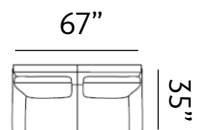

Sizes (LxWxH)

MM	1135 x 880 x 965	1660 x 880 x 965	2205 x 880 x 965
Inches	45 x 35 x 38	65 x 35 x 38	87 x 35 x 38
CBM	0.73	1.05	1.39

GRAFTON

Glee

Our Grafton sofas are classy and sure to create a statement among guests. These sofas feature delicate buttoned armrests that follow the curved shapes. Grafton makes a perfect hangout for family and friends to chat for long hours.

Sizes (LxWxH)

MM	1120 x 900 x 900	1705 x 900 x 900	2290 x 900 x 900
Inches	44 x 35 x 35	67 x 35 x 35	90 x 35 x 35
CBM	0.69	1.03	1.37

URBAN[®]
LIVING

FURNITURE KRAFT INTERNATIONAL (P) LTD.

217/218, Vasan Udyog Bhavan, Sun Mill Compound,
Behind Manyavar Showroom,