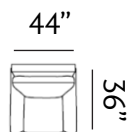

Sizes (LxWxH)

MM	1110 x 915 x 980	1670 x 915 x 980	2265 x 915 x 980
Inches	44 x 36 x 39	66 x 36 x 39	89 x 36 x 39
CBM	0.71	1.06	1.43