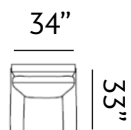

Sizes (LxWxH)

MM 875 x 860 x 915

1410 x 860 x 915

1945 x 860 x 915

Inches 34 x 34 x 36

56 x 34 x 36

77 x 34 x 36

CBM 0.48

Sizes (LxWxH)

MM 900 x 860 x 880

Inches 35 x 34 x 35

CBM 0.49

1430 x 860 x 880

56 x 34 x 35

0.77

1955 x 860 x 880

Sizes (LxWxH)

MM	920 x 900 x 890	1450 x 900 x 890	1950 x 900 x 890
Inches	36 x 35 x 35	57 x 35 x 35	77 x 35 x 35
CBM	0.51	0.79	1.06

DAYTON

Dreamy

Dayton showcases a charismatic appeal, with rounded armrests and traditional style seating. Dayton sits on uniquely shaped wooden legs and sets a new standard for entertaining guests.

Sizes (LxWxH)

MM	870 x 840 x 885	1435 x 840 x 885	1880 x 840 x 885
Inches	34 x 33 x 35	56 x 33 x 35	74 x 33 x 35
CBM	0.42	0.65	0.88

ANTALYA

Amaze

Antalya features saddled backrests that add a smart, sophisticated look to spaces. These sofas have a low seating profile and offer unexpectedly deep cushioning.