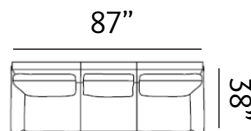

Sizes (LxWxH)

NAPLES CHAIR

MM 850 x 940 x 920
 Inches 33 x 37 x 36
 CBM 0.72

MM 1705 x 930 x 975
 Inches 67 x 37 x 38
 CBM 1.16

MM 2290 x 930 x 975
 Inches 90 x 37 x 38
 CBM 1.54

OXFORD

Original

Oxford has gently curved arms that provide comfort and a relaxed vibe. The sofa provides a upright seating with generous back cushions, ideally built for family-friendly gatherings.