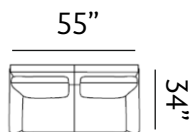

Sizes (LxWxH)

MM 875 x 860 x 915

1410 x 860 x 915

1945 x 860 x 915

Inches 34 x 34 x 36

56 x 34 x 36

77 x 34 x 36

CBM 0.48

Sizes (LxWxH)

MM 900 x 860 x 880

Inches 35 x 34 x 35

CBM 0.49

1430 x 860 x 880

56 x 34 x 35

0.77

1955 x 860 x 880

Sizes (LxWxH)

MM	920 x 900 x 890	1450 x 900 x 890	1950 x 900 x 890
Inches	36 x 35 x 35	57 x 35 x 35	77 x 35 x 35
CBM	0.51	0.79	1.06

DAYTON

Dreamy

Dayton showcases a charismatic appeal, with rounded armrests and traditional style seating. Dayton sits on uniquely shaped wooden legs and sets a new standard for entertaining guests.

Sizes (LxWxH)

MM	915 x 820 x 865	1445 x 820 x 865	1980 x 820 x 865
Inches	36 x 32 x 34	57 x 32 x 34	78 x 32 x 34
CBM	0.59	0.89	1.2

WARWICK

Warmth

Warwick presents a neat and elegant look with its lined backrest and low bench seating. The subtle curvaceous form of the sofas are complemented by gold-capped tapering legs and warm walnut finishing. The sofa sits upright and gives a royal charm to any sitting room.