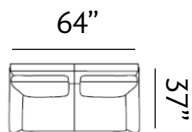

Sizes (LxWxH)

CAIRNS CHAIR

MM 765 x 975 x 960
 Inches 30 x 38 x 38
 CBM 0.72

MM 1575 x 940 x 975
 Inches 62 x 37 x 38
 CBM 1.16

MM 2165 x 940 x 975
 Inches 85 x 37 x 38
 CBM 1.54

DENVER

Dream

Featuring bold patterns, complementary colours and cosy seating, the Denver collection makes your living room stand out and imprints a lasting impression.