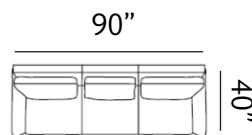

Sizes (LxWxH)

MM	1090 x 990 x 970	1650 x 990 x 970	2250 x 990 x 970
Inches	43 x 39 x 38	65 x 39 x 38	89 x 39 x 38
CBM	1.09	1.62	2.2

CAPE TOWN

Serene

Lighten the mood with this space-conscious, Istanbul 3-piece sofa, a breath of fresh air against the cookie-cutter sets of today. Covered in cream-tone upholstery and loaded with supple texture, this less-is-more contemporary set is dressed to impress with its track armrests and angled side profiling, wrapped in a drape of softness for that little extra. Talk about sensational looks.