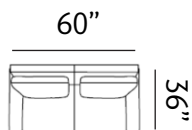

Sizes (LxWxH)

MM	960 x 920 x 900	1525 x 920 x 900	2105 x 920 x 900
Inches	38 x 36 x 35	60 x 36 x 35	83 x 36 x 35
CBM	0.61	0.97	1.33