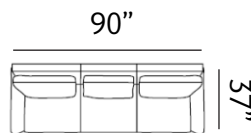

Sizes (LxWxH)

TRINSIC CHAIR

MM 850 x 930 x 910
 Inches 33 x 37 x 36
 CBM 0.68

1635 x 950 x 990
 64 x 37 x 39
 1.15

2220 x 950 x 990
 87 x 37 x 39
 1.54

DETROIT

Dazzling

Our Detroit sofas features plus seating, elevated cushioning and gently curved armrests to elevate the style quotient of any space.