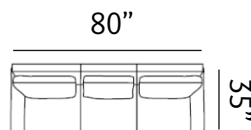

Sizes (LxWxH)

MM 900 x 860 x 880

Inches 35 x 34 x 35

CBM 0.49

1430 x 860 x 880

56 x 34 x 35

0.77

1955 x 860 x 880

Sizes (LxWxH)

MM	960 x 900 x 850	1500 x 900 x 850	2030 x 900 x 850
Inches	38 x 35 x 33	59 x 35 x 33	80 x 35 x 33
CBM	0.75	1.15	1.55

RIO

Lovely

Our unique Rio collection is a great option for smaller spaces since it provides a lot of comfort and style in a little package. A clean silhouette keeps the look neat, while comfy cushions washable make Rio a collection that's easy to live with and love.