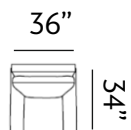

Sizes (LxWxH)

MM 875 x 860 x 915

1410 x 860 x 915

1945 x 860 x 915

Inches 34 x 34 x 36

56 x 34 x 36

77 x 34 x 36

CBM 0.48

Sizes (LxWxH)

MM 900 x 860 x 880

Inches 35 x 34 x 35

CBM 0.49

1430 x 860 x 880

56 x 34 x 35

0.77

1955 x 860 x 880

Sizes (LxWxH)

MM	850 x 875 x 860	1385 x 875 x 860	1920 x 875 x 860
Inches	33 x 34 x 34	55 x 34 x 34	76 x 34 x 34
CBM	0.56	0.89	1.21

BRANDON

Beloved

Brandon is clean and unpretentious. The sofa goes beyond the everyday with its squarish, padded backrest. Angled legs finished in a dark-tone brown add a bit of lift to the generously cushioned seating.

Sizes (LxWxH)

MM	910 x 870 x 885	1440 x 870 x 885	1970 x 870 x 885
Inches	36 x 34 x 35	57 x 34 x 35	78 x 34 x 35
CBM	0.49	0.77	1.04

ANCHORAGE

Aura

Our Anchorage sofas welcome lounging with gentle arms and style. The rounded corners and generous seating create a contemporary and inviting look.