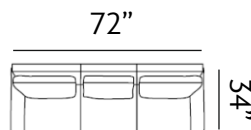

Sizes (LxWxH)

MM	750 x 860 x 870	1285 x 860 x 870	1820 x 860 x 870
Inches	30 x 34 x 34	51 x 34 x 34	72 x 34 x 34
CBM	0.42	0.7	0.98