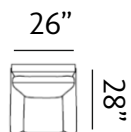

Sizes (LxWxH)

MM 875 x 860 x 915

1410 x 860 x 915

1945 x 860 x 915

Inches 34 x 34 x 36

56 x 34 x 36

77 x 34 x 36

CBM 0.48

Sizes (LxWxH)

MM 900 x 860 x 880

Inches 35 x 34 x 35

CBM 0.49

1430 x 860 x 880

56 x 34 x 35

0.77

1955 x 860 x 880

Sizes (LxWxH)

MM	920 x 900 x 890	1450 x 900 x 890	1950 x 900 x 890
Inches	36 x 35 x 35	57 x 35 x 35	77 x 35 x 35
CBM	0.51	0.79	1.06

DAYTON

Dreamy

Dayton showcases a charismatic appeal, with rounded armrests and traditional style seating. Dayton sits on uniquely shaped wooden legs and sets a new standard for entertaining guests.

Sizes (LxWxH)

MM	915 x 820 x 865	1445 x 820 x 865	1980 x 820 x 865
Inches	36 x 32 x 34	57 x 32 x 34	78 x 32 x 34
CBM	0.59	0.89	1.2

WARWICK

Warmth

Warwick presents a neat and elegant look with its lined backrest and low bench seating. The subtle curvaceous form of the sofas are complemented by gold-capped tapering legs and warm walnut finishing. The sofa sits upright and gives a royal charm to any sitting room.