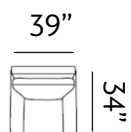

Sizes (LxWxH)

MM 875 x 860 x 915

1410 x 860 x 915

1945 x 860 x 915

Inches 34 x 34 x 36

56 x 34 x 36

77 x 34 x 36

CBM 0.48

Sizes (LxWxH)

MM 900 x 860 x 880

Inches 35 x 34 x 35

CBM 0.49

1430 x 860 x 880

56 x 34 x 35

0.77

1955 x 860 x 880

Sizes (LxWxH)

MM	1120 x 915 x 920	1625 x 915 x 920	2165 x 915 x 920
Inches	44 x 36 x 36	64 x 36 x 36	85 x 36 x 36
CBM	0.82	1.17	1.52

GLASGOW

Glorious

Warmth is added to modern interiors by the creamy, neutral color scheme. Our Glasgow couch, which is upholstered in a rosy beige top-grain fabric, pairs robust wooden legs with plush cushioned seats.

Sizes (LxWxH)

MM	1000 x 875 x 885	1535 x 875 x 885	2080 x 875 x 885
Inches	39 x 34 x 35	60 x 34 x 35	82 x 34 x 35
CBM	0.52	0.79	1.06

SCOTTSDALE

Serenity

Scottsdale warms up living rooms with its simple yet classy form features and sleek stainless steel footing. The seats are broad and paired with gently sloping arms, providing maximum comfort.