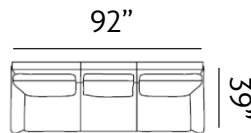

Sizes (LxWxH)

TRINSIC CHAIR

MM 850 x 930 x 910
Inches 33 x 37 x 38
CBM 0.68

MM 1755 x 980 x 965
Inches 69 x 39 x 38
CBM 1.38

MM 2340 x 980 x 965
Inches 92 x 39 x 38
CBM 1.83