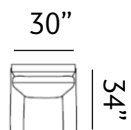

Sizes (LxWxH)

MM	750 x 860 x 870	1285 x 860 x 870	1820 x 860 x 870
Inches	30 x 34 x 34	51 x 34 x 34	72 x 34 x 34
CBM	0.42	0.7	0.98