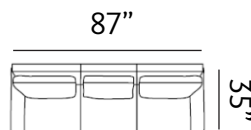

Sizes (LxWxH)

CHARLOTTE CHAIR

MM	950 x 950 x 920	1620 x 1080 x 990	2200 x 1080 x 990
Inches	37 x 37 x 36	64 x 43 x 39	87 x 43 x 39
CBM	0.8	1.7	2.28

MEMPHIS

Marquis

Our Memphis sofas presents a touch of classic features and relaxation to homes with neutral tones and patterned cushions. The spacious seating and plush cushioning makes it a royal setting for guests.