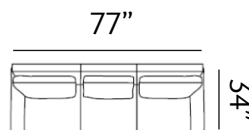

Sizes (LxWxH)

MM 875 x 860 x 915

1410 x 860 x 915

1945 x 860 x 915

Inches 34 x 34 x 36

56 x 34 x 36

77 x 34 x 36

CBM 0.48

Sizes (LxWxH)

MM	1115 x 950 x 925	1650 x 950 x 925	2180 x 950 x 925
Inches	44 x 37 x 36	65 x 37 x 36	86 x 37 x 36
CBM	0.93	1.35	1.77

LOS ANGELES

Luxuriant

Clean yet comfortable, our Los Angeles sofas strike a perfect balance of elegance. The sofas are fitted with tufted backrests and tapered wooden legs with delicate gold trimming. The deep base encourages hours of lounging.