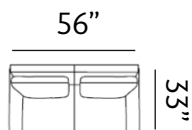

Sizes (LxWxH)

MM 875 x 860 x 915

1410 x 860 x 915

1945 x 860 x 915

Inches 34 x 34 x 36

56 x 34 x 36

77 x 34 x 36

CBM 0.48

0.76

1.04

JENA

Our Jena sofas possess clean lines and a laid-back attitude. They provide upright seating with generous backrest that lets you lounge with support.

Sizes (LxWxH)

MM	930 x 840 x 890	1465 x 840 x 890	2000 x 840 x 890
Inches	37 x 33 x 35	58 x 33 x 35	79 x 33 x 35
CBM	0.59	0.74	1.00

GRIMSBY

Grimsby welcomes ultimate lounging and makes everyday feel like a holiday. It features inviting arms and graceful trimmings. Uniquely shape legs add a touch of class.

Sizes (LxWxH)

MM	905 x 840 x 885	1410 x 840 x 885	1915 x 840 x 885
Inches	36 x 33 x 35	56 x 33 x 35	75 x 33 x 35
CBM	0.42	0.65	0.88

Sizes (LxWxH)

MM 900 x 860 x 880

Inches 35 x 34 x 35

CBM 0.49

1430 x 860 x 880

56 x 34 x 35

0.77

1955 x 860 x 880