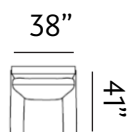

Sizes (LxWxH)

MM	955 x 1040 x 950	1615 x 1040 x 950	2275 x 1040 x 950
Inches	38 x 41 x 37	64 x 41 x 37	90 x 41 x 37
CBM	0.73	1.21	1.7