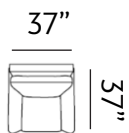

Sizes (LxWxH)

CAIRNS CHAIR

MM 765 x 975 x 960
 Inches 30 x 38 x 38
 CBM 0.72

MM 1575 x 940 x 975
 Inches 62 x 37 x 38
 CBM 1.16

MM 2165 x 940 x 975
 Inches 85 x 37 x 38
 CBM 1.54

DENVER

Dream

Featuring bold patterns, complementary colours and cosy seating, the Denver collection makes your living room stand out and imprints a lasting impression.

Sizes (LxWxH)

TRINSIC CHAIR

MM 850 x 930 x 910
 Inches 33 x 37 x 36
 CBM 0.68

1635 x 950 x 990
 64 x 37 x 39
 1.15

2220 x 950 x 990
 87 x 37 x 39
 1.54

DETROIT

Dazzling

Our Detroit sofas features plus seating, elevated cushioning and gently curved armrests to elevate the style quotient of any space.