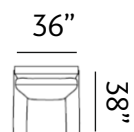

Sizes (LxWxH)

MM 875 x 860 x 915

1410 x 860 x 915

1945 x 860 x 915

Inches 34 x 34 x 36

56 x 34 x 36

77 x 34 x 36

CBM 0.48

Sizes (LxWxH)

MM 900 x 860 x 880

Inches 35 x 34 x 35

CBM 0.49

1430 x 860 x 880

56 x 34 x 35

0.77

1955 x 860 x 880

Sizes (LxWxH)

MM	910 x 870 x 885	1440 x 870 x 885	1970 x 870 x 885
Inches	36 x 34 x 35	57 x 34 x 35	78 x 34 x 35
CBM	0.49	0.77	1.04

ANCHORAGE

Aura

Our Anchorage sofas welcome lounging with gentle arms and style. The rounded corners and generous seating create a contemporary and inviting look.

Sizes (LxWxH)

MM	880 x 865 x 940	1400 x 865 x 940	1945 x 865 x 940
Inches	35 x 34 x 37	55 x 34 x 37	77 x 34 x 37
CBM	0.49	0.78	1.07

CLAREMONT

Carefree

Our Claremont sofas are upright yet comfortable. Designed for casual conversations and gatherings, these sofas suit your space with a carefully crafted curving forms.