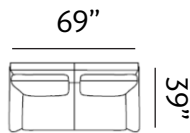

Sizes (LxWxH)

MM 875 x 860 x 915

1410 x 860 x 915

1945 x 860 x 915

Inches 34 x 34 x 36

56 x 34 x 36

77 x 34 x 36

CBM 0.48

Sizes (LxWxH)

MM 900 x 860 x 880

Inches 35 x 34 x 35

CBM 0.49

1430 x 860 x 880

56 x 34 x 35

0.77

1955 x 860 x 880

NEW
LAUNCH

Sizes (LxWxH)

MM	960 x 920 x 900	1525 x 920 x 900	2105 x 920 x 900
Inches	38 x 36 x 35	60 x 36 x 35	83 x 36 x 35
CBM	0.61	0.97	1.33

ACTON

Allure

This sofa set embodies a contemporary aesthetic with its clean lines, complemented by blue pillows for a pop of color. The plush cushioning ensures comfort, while the modern design invites a stylish yet relaxed atmosphere.

NEW
LAUNCH

Sizes (LxWxH)

TRINSIC CHAIR

MM 850 x 930 x 910
 Inches 33 x 37 x 38
 CBM 0.68

MM 1755 x 980 x 965
 Inches 69 x 39 x 38
 CBM 1.38

MM 2340 x 980 x 965
 Inches 92 x 39 x 38
 CBM 1.83

BODRUM

Brawny