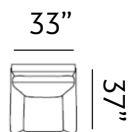

Sizes (LxWxH)

NAPLES CHAIR

MM 850 x 940 x 920
 Inches 33 x 37 x 36
 CBM 0.72

MM 1650 x 955 x 965
 Inches 65 x 38 x 38
 CBM 1.19

MM 2200 x 955 x 965
 Inches 87 x 38 x 38
 CBM 1.6

LANCASTER

Royalty

Our Lancaster sofas presents a touch of class and relaxation to homes with soft tones and patterned cushions. The spacious seating and plush cushioning makes it a royal setting for guests.