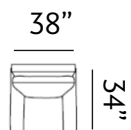

Sizes (LxWxH)

MM 875 x 860 x 915

1410 x 860 x 915

1945 x 860 x 915

Inches 34 x 34 x 36

56 x 34 x 36

77 x 34 x 36

CBM 0.48

Sizes (LxWxH)

MM 900 x 860 x 880

Inches 35 x 34 x 35

CBM 0.49

1430 x 860 x 880

56 x 34 x 35

0.77

1955 x 860 x 880

Sizes (LxWxH)

MM	1120 x 915 x 920	1625 x 915 x 920	2165 x 915 x 920
Inches	44 x 36 x 36	64 x 36 x 36	85 x 36 x 36
CBM	0.82	1.17	1.52

GLASGOW

Glorious

Warmth is added to modern interiors by the creamy, neutral color scheme. Our Glasgow couch, which is upholstered in a rosy beige top-grain fabric, pairs robust wooden legs with plush cushioned seats.

Sizes (LxWxH)

MM	1000 x 875 x 885	1535 x 875 x 885	2080 x 875 x 885
Inches	39 x 34 x 35	60 x 34 x 35	82 x 34 x 35
CBM	0.52	0.79	1.06

SCOTTSDALE

Serenity

Scottsdale warms up living rooms with its simple yet classy form features and sleek stainless steel footing. The seats are broad and paired with gently sloping arms, providing maximum comfort.