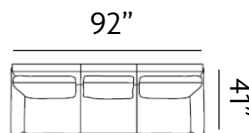

Sizes (LxWxH)

MONTREAL CHAIR

MM	785 x 875 x 910	1780 x 1010 x 965	2295 x 1010 x 965
Inches	31 x 34 x 36	70 x 40 x 38	90 x 40 x 38
CBM	0.7	1.73	2.22

ISTANBUL

Enchant

Lighten the mood with this space-conscious, Istanbul 3-piece sofa, a breath of fresh air against the cookie-cutter sets of today. Covered in cream-tone upholstery and loaded with supple texture, this less-is-more contemporary set is dressed to impress with its track armrests and angled side profiling, wrapped in a drape of softness for that little extra. Talk about sensational looks.