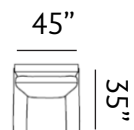

Sizes (LxWxH)

CHARLOTTE CHAIR

MM	950 x 950 x 920	1620 x 1080 x 990	2200 x 1080 x 990
Inches	37 x 37 x 36	64 x 43 x 39	87 x 43 x 39
CBM	0.8	1.7	2.28

MEMPHIS

Marquis

Our Memphis sofas presents a touch of classic features and relaxation to homes with neutral tones and patterned cushions. The spacious seating and plush cushioning makes it a royal setting for guests.