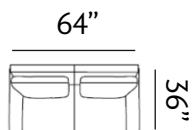

Sizes (LxWxH)

MM 875 x 860 x 915

1410 x 860 x 915

1945 x 860 x 915

Inches 34 x 34 x 36

56 x 34 x 36

77 x 34 x 36

CBM 0.48

Sizes (LxWxH)

MM 900 x 860 x 880

Inches 35 x 34 x 35

CBM 0.49

1430 x 860 x 880

56 x 34 x 35

0.77

1955 x 860 x 880

Sizes (LxWxH)

MM	960 x 900 x 850	1500 x 900 x 850	2030 x 900 x 850
Inches	38 x 35 x 33	59 x 35 x 33	80 x 35 x 33
CBM	0.75	1.15	1.55

RIO

Lovely

Our unique Rio collection is a great option for smaller spaces since it provides a lot of comfort and style in a little package. A clean silhouette keeps the look neat, while comfy cushions washable make Rio a collection that's easy to live with and love.

Sizes (LxWxH)

MM	1100 x 905 x 970	1580 x 905 x 970	2110 x 905 x 970
Inches	43 x 36 x 38	62 x 36 x 38	83 x 36 x 38
CBM	0.79	1.12	1.49

CLARKSVILLE

Charisma

Clarksville presents a charismatic appeal, with its subtle rounded armrests. With plenty of plush cushioning and a broad base, Clarksville is an ideal space to lounge in and relax with friends.