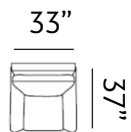

Sizes (LxWxH)

CAIRNS CHAIR

MM 765 x 975 x 960
 Inches 30 x 38 x 38
 CBM 0.72

MM 1575 x 940 x 975
 Inches 62 x 37 x 38
 CBM 1.16

MM 2165 x 940 x 975
 Inches 85 x 37 x 38
 CBM 1.54

DENVER

Dream

Featuring bold patterns, complementary colours and cosy seating, the Denver collection makes your living room stand out and imprints a lasting impression.