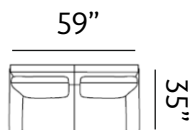

Sizes (LxWxH)

MM 875 x 860 x 915

1410 x 860 x 915

1945 x 860 x 915

Inches 34 x 34 x 36

56 x 34 x 36

77 x 34 x 36

CBM 0.48

Sizes (LxWxH)

MM 900 x 860 x 880

Inches 35 x 34 x 35

CBM 0.49

1430 x 860 x 880

56 x 34 x 35

0.77

1955 x 860 x 880

Sizes (LxWxH)

MM	960 x 900 x 850	1500 x 900 x 850	2030 x 900 x 850
Inches	38 x 35 x 33	59 x 35 x 33	80 x 35 x 33
CBM	0.75	1.15	1.55

RIO

Lovely

Our unique Rio collection is a great option for smaller spaces since it provides a lot of comfort and style in a little package. A clean silhouette keeps the look neat, while comfy cushions washable make Rio a collection that's easy to live with and love.