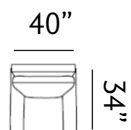

NEW
LAUNCH

Sizes (LxWxH)

MM	955 x 1040 x 950	1615 x 1040 x 950	2275 x 1040 x 950
Inches	38 x 41 x 37	64 x 41 x 37	90 x 41 x 37
CBM	0.73	1.21	1.7

EXTER

Elite

This sofa exemplifies refined comfort, featuring deep, plush seating with chic, patterned cushions and gracefully crafted dark wooden legs, crafted to elevate the sophistication of elegant interiors.

**NEW
LAUNCH**

Sizes (LxWxH)

MM	1005 x 870 x 990	1685 x 870 x 990	2370 x 870 x 990
Inches	40 x 34 x 39	66 x 34 x 39	93 x 34 x 39
CBM	0.54	0.9	1.25

HALESWORTH

Opulent

The Halesworth Sofa, graced with plush cushions, is a testament to exceptional craftsmanship. Its wooden legs enhance its plush comfort, while the skillful artisans' touch is evident in every detail. The addition of decorative metal nails further elevates its timeless elegance.