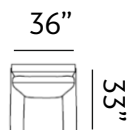

Sizes (LxWxH)

MM 875 x 860 x 915

1410 x 860 x 915

1945 x 860 x 915

Inches 34 x 34 x 36

56 x 34 x 36

77 x 34 x 36

CBM 0.48

0.76

1.04

JENA

Our Jena sofas possess clean lines and a laid-back attitude. They provide upright seating with generous backrest that lets you lounge with support.

Sizes (LxWxH)

MM	930 x 840 x 890	1465 x 840 x 890	2000 x 840 x 890
Inches	37 x 33 x 35	58 x 33 x 35	79 x 33 x 35
CBM	0.59	0.74	1.00

GRIMSBY

Grimsby welcomes ultimate lounging and makes everyday feel like a holiday. It features inviting arms and graceful trimmings. Uniquely shape legs add a touch of class.

Sizes (LxWxH)

MM	905 x 840 x 885	1410 x 840 x 885	1915 x 840 x 885
Inches	36 x 33 x 35	56 x 33 x 35	75 x 33 x 35
CBM	0.42	0.65	0.88

Sizes (LxWxH)

MM 900 x 860 x 880

Inches 35 x 34 x 35

CBM 0.49

1430 x 860 x 880

56 x 34 x 35

0.77

1955 x 860 x 880