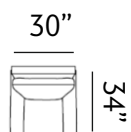

Sizes (LxWxH)

MM 875 x 860 x 915

1410 x 860 x 915

1945 x 860 x 915

Inches 34 x 34 x 36

56 x 34 x 36

77 x 34 x 36

CBM 0.48

GRIMSBY

Grimsby welcomes ultimate lounging and makes everyday feel like a holiday. It features inviting arms and graceful trimmings. Uniquely shape legs add a touch of class.

Sizes (LxWxH)

MM	905 x 840 x 885	1410 x 840 x 885	1915 x 840 x 885
Inches	36 x 33 x 35	56 x 33 x 35	75 x 33 x 35
CBM	0.42	0.65	0.88

MM	1375 x 935 x 890	1910 x 935 x 890
Inches	54 x 37 x 35	75 x 37 x 35
CBM	0.8	1.1

ASHFORD

Our Ashford sofas are regal and functional, with side pouches for storage. Scaled for apartments, these compact sofas feature button-tufted cushions and slim arms.

Sizes (LxWxH)

MM 900 x 860 x 880

Inches 35 x 34 x 35

CBM 0.49

1430 x 860 x 880

56 x 34 x 35

0.77

1955 x 860 x 880