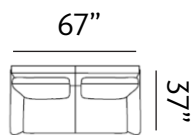

Sizes (LxWxH)

NAPLES CHAIR

MM 850 x 940 x 920
 Inches 33 x 37 x 36
 CBM 0.72

MM 1660 x 970 x 980
 Inches 65 x 38 x 39
 CBM 1.1

MM 2240 x 970 x 980
 Inches 88 x 38 x 39
 CBM 1.5

TORONTO

Treasure

Our Toronto sofas are extra-long and spacious, featuring deep, low seats and soft back cushions. It's an ideal choice for hosting family and friends over.

Sizes (LxWxH)

BEACHWOOD CHAIR

MM	1210 x 960 x 930	1820 x 955 x 950	2430 x 955 x 950
Inches	48 x 38 x 37	72 x 38 x 37	96 x 38 x 37
CBM	0.86	1.27	1.68

ST LUCIE

Splendid

Our St Lucie sofas are wide and spacious, featuring curved and buttoned armrests and soft back cushions. It's an ideal choice for family and friends to lounge in.

Sizes (LxWxH)

NAPLES CHAIR

MM 850 x 940 x 920
 Inches 33 x 37 x 36
 CBM 0.72

MM 1705 x 930 x 975
 Inches 67 x 37 x 38
 CBM 1.16

MM 2290 x 930 x 975
 Inches 90 x 37 x 38
 CBM 1.54

OXFORD

Original

Oxford has gently curved arms that provide comfort and a relaxed vibe. The sofa provides a upright seating with generous back cushions, ideally built for family-friendly gatherings.