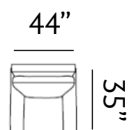

Sizes (LxWxH)

MM	1120 x 900 x 900	1705 x 900 x 900	2290 x 900 x 900
Inches	44 x 35 x 35	67 x 35 x 35	90 x 35 x 35
CBM	0.69	1.03	1.37

URBAN[®]
LIVING

FURNITURE KRAFT INTERNATIONAL (P) LTD.

217/218, Vasan Udyog Bhavan, Sun Mill Compound,
Behind Manyavar Showroom,