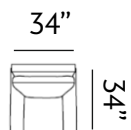

Sizes (LxWxH)

MM	890 x 930 x 930	1445 x 930 x 930	2005 x 930 x 930
Inches	35 x 37 x 37	57 x 37 x 37	79 x 37 x 37
CBM	0.64	1.03	1.43

PESCARA

The Pescara Sofa boasts exquisite fabric upholstery, offering both elegance and softness. Supported by sturdy yet stylish legs, its ergonomically designed armrests ensure comfort and style, epitomizing modern design with unparalleled sophistication and comfort.

Sizes (LxWxH)

MM 875 x 860 x 915

1410 x 860 x 915

1945 x 860 x 915

Inches 34 x 34 x 36

56 x 34 x 36

77 x 34 x 36

CBM 0.48

Sizes (LxWxH)

MM 900 x 860 x 880

Inches 35 x 34 x 35

CBM 0.49

1430 x 860 x 880

56 x 34 x 35

0.77

1955 x 860 x 880