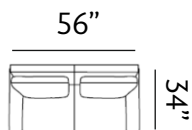

Sizes (LxWxH)

MM 875 x 860 x 915

1410 x 860 x 915

1945 x 860 x 915

Inches 34 x 34 x 36

56 x 34 x 36

77 x 34 x 36

CBM 0.48

Sizes (LxWxH)

MM 900 x 860 x 880

Inches 35 x 34 x 35

CBM 0.49

1430 x 860 x 880

56 x 34 x 35

0.77

1955 x 860 x 880

Sizes (LxWxH)

MM	1115 x 950 x 925	1650 x 950 x 925	2180 x 950 x 925
Inches	44 x 37 x 36	65 x 37 x 36	86 x 37 x 36
CBM	0.93	1.35	1.77

LOS ANGELES

Luxuriant

Clean yet comfortable, our Los Angeles sofas strike a perfect balance of elegance. The sofas are fitted with tufted backrests and tapered wooden legs with delicate gold trimming. The deep base encourages hours of lounging.