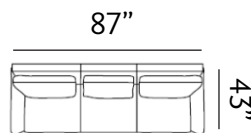

Sizes (LxWxH)

CHARLOTTE CHAIR

MM	950 x 950 x 920	1705 x 950 x 1000	2290 x 950 x 1000
Inches	37 x 37 x 36	67 x 37 x 39	90 x 37 x 39
CBM	0.8	1.23	1.65

TROY

Tender

Our Troy sofas is styled with a distinctive curved arch frame. The sofas are neatly upholstered to provide comfortable seating with a polished look for formal settings.