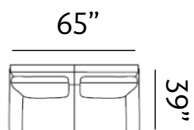

Sizes (LxWxH)

MM 900 x 860 x 880

Inches 35 x 34 x 35

CBM 0.49

1430 x 860 x 880

56 x 34 x 35

0.77

1955 x 860 x 880

NEW
LAUNCH

Sizes (LxWxH)

MM	955 x 1040 x 950	1615 x 1040 x 950	2275 x 1040 x 950
Inches	38 x 41 x 37	64 x 41 x 37	90 x 41 x 37
CBM	0.73	1.21	1.7

EXTER

Elite

This sofa exemplifies refined comfort, featuring deep, plush seating with chic, patterned cushions and gracefully crafted dark wooden legs, crafted to elevate the sophistication of elegant interiors.

**NEW
LAUNCH**

Sizes (LxWxH)

MM	1005 x 870 x 990	1685 x 870 x 990	2370 x 870 x 990
Inches	40 x 34 x 39	66 x 34 x 39	93 x 34 x 39
CBM	0.54	0.9	1.25

HALESWORTH

Opulent

The Halesworth Sofa, graced with plush cushions, is a testament to exceptional craftsmanship. Its wooden legs enhance its plush comfort, while the skillful artisans' touch is evident in every detail. The addition of decorative metal nails further elevates its timeless elegance.