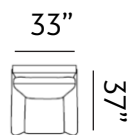

Sizes (LxWxH)

BEACHWOOD CHAIR

MM	1210 x 960 x 930	1820 x 955 x 950	2430 x 955 x 950
Inches	48 x 38 x 37	72 x 38 x 37	96 x 38 x 37
CBM	0.86	1.27	1.68

ST LUCIE

Splendid

Our St Lucie sofas are wide and spacious, featuring curved and buttoned armrests and soft back cushions. It's an ideal choice for family and friends to lounge in.