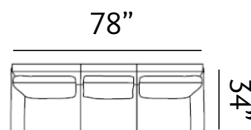

Sizes (LxWxH)

MM 875 x 860 x 915

1410 x 860 x 915

1945 x 860 x 915

Inches 34 x 34 x 36

56 x 34 x 36

77 x 34 x 36

CBM 0.48

Sizes (LxWxH)

MM	850 x 875 x 860	1385 x 875 x 860	1920 x 875 x 860
Inches	33 x 34 x 34	55 x 34 x 34	76 x 34 x 34
CBM	0.56	0.89	1.21

BRANDON

Beloved

Brandon is clean and unpretentious. The sofa goes beyond the everyday with its squarish, padded backrest. Angled legs finished in a dark-tone brown add a bit of lift to the generously cushioned seating.

Sizes (LxWxH)

MM	910 x 870 x 885	1440 x 870 x 885	1970 x 870 x 885
Inches	36 x 34 x 35	57 x 34 x 35	78 x 34 x 35
CBM	0.49	0.77	1.04

ANCHORAGE

Aura

Our Anchorage sofas welcome lounging with gentle arms and style. The rounded corners and generous seating create a contemporary and inviting look.