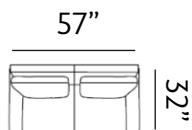

Sizes (LxWxH)

MM 875 x 860 x 915

1410 x 860 x 915

1945 x 860 x 915

Inches 34 x 34 x 36

56 x 34 x 36

77 x 34 x 36

CBM 0.48

Sizes (LxWxH)

MM 900 x 860 x 880

Inches 35 x 34 x 35

CBM 0.49

1430 x 860 x 880

56 x 34 x 35

0.77

1955 x 860 x 880

Sizes (LxWxH)

MM	920 x 900 x 890	1450 x 900 x 890	1950 x 900 x 890
Inches	36 x 35 x 35	57 x 35 x 35	77 x 35 x 35
CBM	0.51	0.79	1.06

DAYTON

Dreamy

Dayton showcases a charismatic appeal, with rounded armrests and traditional style seating. Dayton sits on uniquely shaped wooden legs and sets a new standard for entertaining guests.

Sizes (LxWxH)

MM	870 x 840 x 885	1435 x 840 x 885	1880 x 840 x 885
Inches	34 x 33 x 35	56 x 33 x 35	74 x 33 x 35
CBM	0.42	0.65	0.88

ANTALYA

Amaze

Antalya features saddled backrests that add a smart, sophisticated look to spaces. These sofas have a low seating profile and offer unexpectedly deep cushioning.