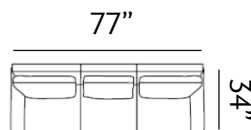

Sizes (LxWxH)

MM 875 x 860 x 915

1410 x 860 x 915

1945 x 860 x 915

Inches 34 x 34 x 36

56 x 34 x 36

77 x 34 x 36

CBM 0.48

MM	1375 x 935 x 890	1910 x 935 x 890
Inches	54 x 37 x 35	75 x 37 x 35
CBM	0.8	1.1

ASHFORD

Our Ashford sofas are regal and functional, with side pouches for storage. Scaled for apartments, these compact sofas feature button-tufted cushions and slim arms.

Sizes (LxWxH)

MM	770 x 875 x 900	1290 x 875 x 900	1840 x 875 x 900
Inches	30 x 34 x 35	51 x 34 x 35	72 x 34 x 35
CBM	0.52	0.85	1.2

DEVON

Devon features ample seating, bolstered by its deep back pillow and comfortable frame. The sofa has welting along the arms, and adds a sense of majesty to any room.

Sizes (LxWxH)

MM 900 x 860 x 880

Inches 35 x 34 x 35

CBM 0.49

1430 x 860 x 880

56 x 34 x 35

0.77

1955 x 860 x 880