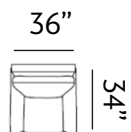

Sizes (LxWxH)

MM	915 x 875 x 880	1445 x 875 x 880	1980 x 875 x 880
Inches	36 x 34 x 35	57 x 34 x 35	78 x 34 x 35
CBM	0.5	0.77	1.05