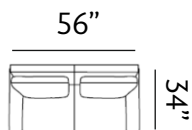

Sizes (LxWxH)

MM 875 x 860 x 915

1410 x 860 x 915

1945 x 860 x 915

Inches 34 x 34 x 36

56 x 34 x 36

77 x 34 x 36

CBM 0.48

MM	1375 x 935 x 890	1910 x 935 x 890
Inches	54 x 37 x 35	75 x 37 x 35
CBM	0.8	1.1

ASHFORD

Our Ashford sofas are regal and functional, with side pouches for storage. Scaled for apartments, these compact sofas feature button-tufted cushions and slim arms.

Sizes (LxWxH)

MM	770 x 875 x 900	1290 x 875 x 900	1840 x 875 x 900
Inches	30 x 34 x 35	51 x 34 x 35	72 x 34 x 35
CBM	0.52	0.85	1.2

DEVON

Devon features ample seating, bolstered by its deep back pillow and comfortable frame. The sofa has welting along the arms, and adds a sense of majesty to any room.

Sizes (LxWxH)

MM 900 x 860 x 880

Inches 35 x 34 x 35

CBM 0.49

1430 x 860 x 880

56 x 34 x 35

0.77

1955 x 860 x 880