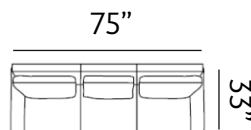

Sizes (LxWxH)

MM 875 x 860 x 915

1410 x 860 x 915

1945 x 860 x 915

Inches 34 x 34 x 36

56 x 34 x 36

77 x 34 x 36

CBM 0.48

0.76

1.04

JENA

Our Jena sofas possess clean lines and a laid-back attitude. They provide upright seating with generous backrest that lets you lounge with support.

Sizes (LxWxH)

MM	930 x 840 x 890	1465 x 840 x 890	2000 x 840 x 890
Inches	37 x 33 x 35	58 x 33 x 35	79 x 33 x 35
CBM	0.59	0.74	1.00

GRIMSBY

Grimsby welcomes ultimate lounging and makes everyday feel like a holiday. It features inviting arms and graceful trimmings. Uniquely shape legs add a touch of class.

Sizes (LxWxH)

MM	905 x 840 x 885	1410 x 840 x 885	1915 x 840 x 885
Inches	36 x 33 x 35	56 x 33 x 35	75 x 33 x 35
CBM	0.42	0.65	0.88