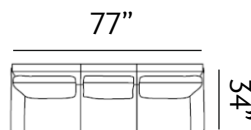

Sizes (LxWxH)

MM	925 x 900 x 920	1460 x 900 x 920	1990 x 900 x 920
Inches	36 x 35 x 36	57 x 35 x 36	78 x 35 x 36
CBM	0.61	0.95	1.34

MIRANO

Incomparable in its simplicity and comfort, the Mirano Sofa epitomises modern elegance. Its clean lines and tufted backrests exude sophistication, while sturdy legs provide stability. With meticulously crafted armrests, it defines contemporary design and luxurious comfort effortlessly.

Sizes (LxWxH)

MM	890 x 930 x 930	1445 x 930 x 930	2005 x 930 x 930
Inches	35 x 37 x 37	57 x 37 x 37	79 x 37 x 37
CBM	0.64	1.03	1.43

PESCARA

The Pescara Sofa boasts exquisite fabric upholstery, offering both elegance and softness. Supported by sturdy yet stylish legs, its ergonomically designed armrests ensure comfort and style, epitomizing modern design with unparalleled sophistication and comfort.

Sizes (LxWxH)

MM 875 x 860 x 915

1410 x 860 x 915

1945 x 860 x 915

Inches 34 x 34 x 36

56 x 34 x 36

77 x 34 x 36

CBM 0.48

Sizes (LxWxH)

MM 900 x 860 x 880

Inches 35 x 34 x 35

CBM 0.49

1430 x 860 x 880

56 x 34 x 35

0.77

1955 x 860 x 880