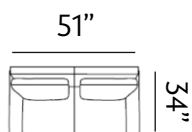

Sizes (LxWxH)

MM 875 x 860 x 915

1410 x 860 x 915

1945 x 860 x 915

Inches 34 x 34 x 36

56 x 34 x 36

77 x 34 x 36

CBM 0.48

GRIMSBY

Grimsby welcomes ultimate lounging and makes everyday feel like a holiday. It features inviting arms and graceful trimmings. Uniquely shape legs add a touch of class.

Sizes (LxWxH)

MM	905 x 840 x 885	1410 x 840 x 885	1915 x 840 x 885
Inches	36 x 33 x 35	56 x 33 x 35	75 x 33 x 35
CBM	0.42	0.65	0.88

MM	1375 x 935 x 890	1910 x 935 x 890
Inches	54 x 37 x 35	75 x 37 x 35
CBM	0.8	1.1

ASHFORD

Our Ashford sofas are regal and functional, with side pouches for storage. Scaled for apartments, these compact sofas feature button-tufted cushions and slim arms.

Sizes (LxWxH)

MM 900 x 860 x 880

Inches 35 x 34 x 35

CBM 0.49

1430 x 860 x 880

56 x 34 x 35

0.77

1955 x 860 x 880