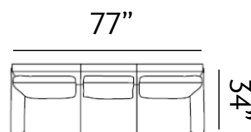

Sizes (LxWxH)

MM 875 x 860 x 915

1410 x 860 x 915

1945 x 860 x 915

Inches 34 x 34 x 36

56 x 34 x 36

77 x 34 x 36

CBM 0.48

Sizes (LxWxH)

MM 900 x 860 x 880

Inches 35 x 34 x 35

CBM 0.49

1430 x 860 x 880

56 x 34 x 35

0.77

1955 x 860 x 880

Sizes (LxWxH)

MM	850 x 875 x 860	1385 x 875 x 860	1920 x 875 x 860
Inches	33 x 34 x 34	55 x 34 x 34	76 x 34 x 34
CBM	0.56	0.89	1.21

BRANDON

Beloved

Brandon is clean and unpretentious. The sofa goes beyond the everyday with its squarish, padded backrest. Angled legs finished in a dark-tone brown add a bit of lift to the generously cushioned seating.

Sizes (LxWxH)

MM	910 x 870 x 885	1440 x 870 x 885	1970 x 870 x 885
Inches	36 x 34 x 35	57 x 34 x 35	78 x 34 x 35
CBM	0.49	0.77	1.04

ANCHORAGE

Aura

Our Anchorage sofas welcome lounging with gentle arms and style. The rounded corners and generous seating create a contemporary and inviting look.