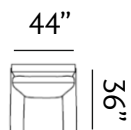

Sizes (LxWxH)

MM 875 x 860 x 915

1410 x 860 x 915

1945 x 860 x 915

Inches 34 x 34 x 36

56 x 34 x 36

77 x 34 x 36

CBM 0.48

Sizes (LxWxH)

MM 900 x 860 x 880

Inches 35 x 34 x 35

CBM 0.49

1430 x 860 x 880

56 x 34 x 35

0.77

1955 x 860 x 880

Sizes (LxWxH)

MM	960 x 900 x 850	1500 x 900 x 850	2030 x 900 x 850
Inches	38 x 35 x 33	59 x 35 x 33	80 x 35 x 33
CBM	0.75	1.15	1.55

RIO

Lovely

Our unique Rio collection is a great option for smaller spaces since it provides a lot of comfort and style in a little package. A clean silhouette keeps the look neat, while comfy cushions washable make Rio a collection that's easy to live with and love.

Sizes (LxWxH)

MM	1100 x 905 x 970	1580 x 905 x 970	2110 x 905 x 970
Inches	43 x 36 x 38	62 x 36 x 38	83 x 36 x 38
CBM	0.79	1.12	1.49

CLARKSVILLE

Charisma

Clarksville presents a charismatic appeal, with its subtle rounded armrests. With plenty of plush cushioning and a broad base, Clarksville is an ideal space to lounge in and relax with friends.