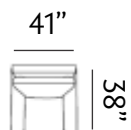

Sizes (LxWxH)

MM	1040 x 955 x 1010	1580 x 955 x 1010	2130 x 955 x 1010
Inches	41 x 38 x 40	62 x 38 x 40	84 x 38 x 40
CBM	0.75	1.13	1.51