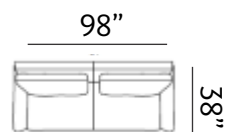

Sizes (LxWxH)

MM	1840 x 965 x 895	2485 x 965 x 895
Inches	72 x 38 x 35	98 x 38 x 35
CBM	1.35	1.81

Zigzag Spring   High Resilient Foam   Upholstery Leather