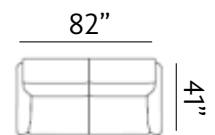

Sizes (LxWxH)

MM	1900 x 1050 x 850	2080 x 1050 x 850
Inches	75 x 41 x 33	82 x 41 x 33
CBM	1.8	1.97

- **Pocket Coil**
- **Zigzag Spring**
- **High Resilient Foam**
- **Upholstery Leather**
- **Electric Recliner**
- **Adjustable Headrest**