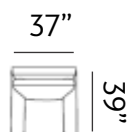

Sizes (LxWxH)

MM	930 x 985 x 980	1850 x 985 x 980	2130 x 985 x 980
Inches	37 x 39 x 39	73 x 39 x 39	84 x 39 x 39
CBM	0.69	1.32	1.54

- **Pocket Coil**
- **Zigzag Spring**
- **High Resilient Foam**
- **Upholstery Leather**
- **Manual Recliner**