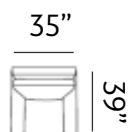

**Sizes (LxWxH)**

MM	1860 x 1110 x 785	2055 x 1110 x 785
Inches	73 x 44 x 31	81 x 44 x 31
CBM	1.74	1.92

-   
**Pocket Coil**
-   
**Zigzag Spring**
-   
**High Resilient Foam**
-   
**Upholstery Leather**
-   
**Electric Recliner**
-   
**Adjustable Headrest**

\* Cushions are not part of the actual products

**Sizes (LxWxH)**

MM	1675 x 905 x 940	2115 x 905 x 940
Inches	66 x 36 x 37	83 x 36 x 37
CBM	0.95	1.19

-   
**Pocket  
Coil**
-   
**Zigzag  
Spring**
-   
**High  
Resilient Foam**
-   
**Upholstery  
Leather**

\* Cushions are not part of the actual products

**Sizes (LxWxH)**

MM	880 x 990 x 940	1460 x 990 x 940	2050 x 990 x 940
Inches	35 x 39 x 37	57 x 39 x 37	81 x 39 x 37
CBM	0.67	1.1	1.53

-   
**Pocket Coil**
-   
**Zigzag Spring**
-   
**High Resilient Foam**
-   
**Upholstery Leather**

Sizes (LxWxH)

**Out To Out**

3 + L

4 + L

MM 2865 x 1755 x 760

3675 x 1755 x 760

Inches 113 x 69 x 30

145 x 69 x 30