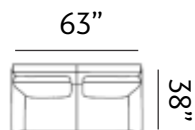

Sizes (LxWxH)

MM	1025 x 970 x 985	1605 x 970 x 985	2210 x 970 x 985
Inches	40 x 38 x 39	63 x 38 x 39	87 x 38 x 39
CBM	0.73	1.13	1.56

- **Pocket Coil**
- **Zigzag Spring**
- **High Resilient Foam**
- **Upholstery Leather**
- **Manual Recliner**