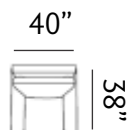

Sizes (LxWxH)

MM	1025 x 970 x 985	1605 x 970 x 985	2210 x 970 x 985
Inches	40 x 38 x 39	63 x 38 x 39	87 x 38 x 39
CBM	0.73	1.13	1.56

- **Pocket Coil**
- **Zigzag Spring**
- **High Resilient Foam**
- **Upholstery Leather**
- **Manual Recliner**