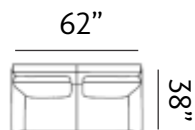

Sizes (LxWxH)

MM	1040 x 955 x 1010	1580 x 955 x 1010	2130 x 955 x 1010
Inches	41 x 38 x 40	62 x 38 x 40	84 x 38 x 40
CBM	0.75	1.13	1.51