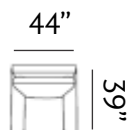

\* Cushions are not part of the actual products

**Sizes (LxWxH)**

MM	1970 x 1095 x 900	2170 x 1095 x 900
Inches	78 x 43 x 35	85 x 43 x 35
CBM	1.96	2.15

-   
**Pocket Coil**
-   
**Zigzag Spring**
-   
**High Resilient Foam**
-   
**Upholstery Leather**
-   
**Electric Recliner**
-   
**Adjustable Headrest**

\* Cushions are not part of the actual products

**Sizes (LxWxH)**

MM	1780 x 940 x 930	2080 x 940 x 930
Inches	70 x 37 x 37	82 x 37 x 37
CBM	0.92	1.07

**Zigzag Spring**

**High Resilient Foam**

**Upholstery Leather**

**Sizes (LxWxH)**

MM	1105 x 990 x 885	1690 x 990 x 885	2275 x 990 x 885
Inches	44 x 39 x 35	67 x 39 x 35	90 x 39 x 35
CBM	0.89	1.34	1.79

 **Pocket Coil**
 **Zigzag Spring**
 **High Resilient Foam**
 **Upholstery Leather**

\*Available in Full Leather / Natural Waxed Leather

\* Cushions are not part of the actual products

**Sizes (LxWxH)**

MM	1105 x 990 x 885	1690 x 990 x 885	2275 x 990 x 885
Inches	44 x 39 x 35	67 x 39 x 35	90 x 39 x 35
CBM	0.89	1.34	1.79