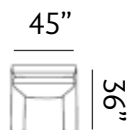

Sizes (LxWxH)

MM	1145 x 920 x 955	1685 x 920 x 955	2250 x 920 x 955
Inches	45 x 36 x 38	66 x 36 x 38	89 x 36 x 38
CBM	0.85	1.23	1.63

Pocket Coil   Zigzag Spring   High Resilient Foam   Upholstery Leather