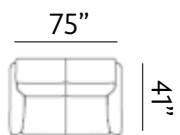

Sizes (LxWxH)

MM	1900 x 1050 x 850	2080 x 1050 x 850
Inches	75 x 41 x 33	82 x 41 x 33
CBM	1.8	1.97

- **Pocket Coil**
- **Zigzag Spring**
- **High Resilient Foam**
- **Upholstery Leather**
- **Electric Recliner**
- **Adjustable Headrest**