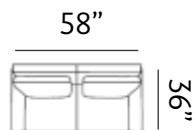

Sizes (LxWxH)

MM	875 x 905 x 920	1485 x 905 x 920	2100 x 905 x 920
Inches	34 x 36 x 36	58 x 36 x 36	83 x 36 x 36
CBM	0.52	0.86	1.20

Pocket Coil   Zigzag Spring   High Resilient Foam   Upholstery Leather