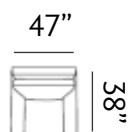

Sizes (LxWxH)

MM	1195 x 960 x 955	1720 x 960 x 955	2300 x 960 x 955
Inches	47 x 38 x 38	68 x 38 x 38	91 x 38 x 38
CBM	0.96	1.36	1.8

Pocket Coil   Zigzag Spring   High Resilient Foam   Upholstery Leather