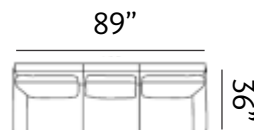

Sizes (LxWxH)

MM	1145 x 920 x 955	1685 x 920 x 955	2250 x 920 x 955
Inches	45 x 36 x 38	66 x 36 x 38	89 x 36 x 38
CBM	0.85	1.23	1.63

Pocket Coil   Zigzag Spring   High Resilient Foam   Upholstery Leather