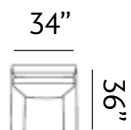

Sizes (LxWxH)

MM	875 x 905 x 920	1485 x 905 x 920	2100 x 905 x 920
Inches	34 x 36 x 36	58 x 36 x 36	83 x 36 x 36
CBM	0.52	0.86	1.20

Pocket Coil   Zigzag Spring   High Resilient Foam   Upholstery Leather